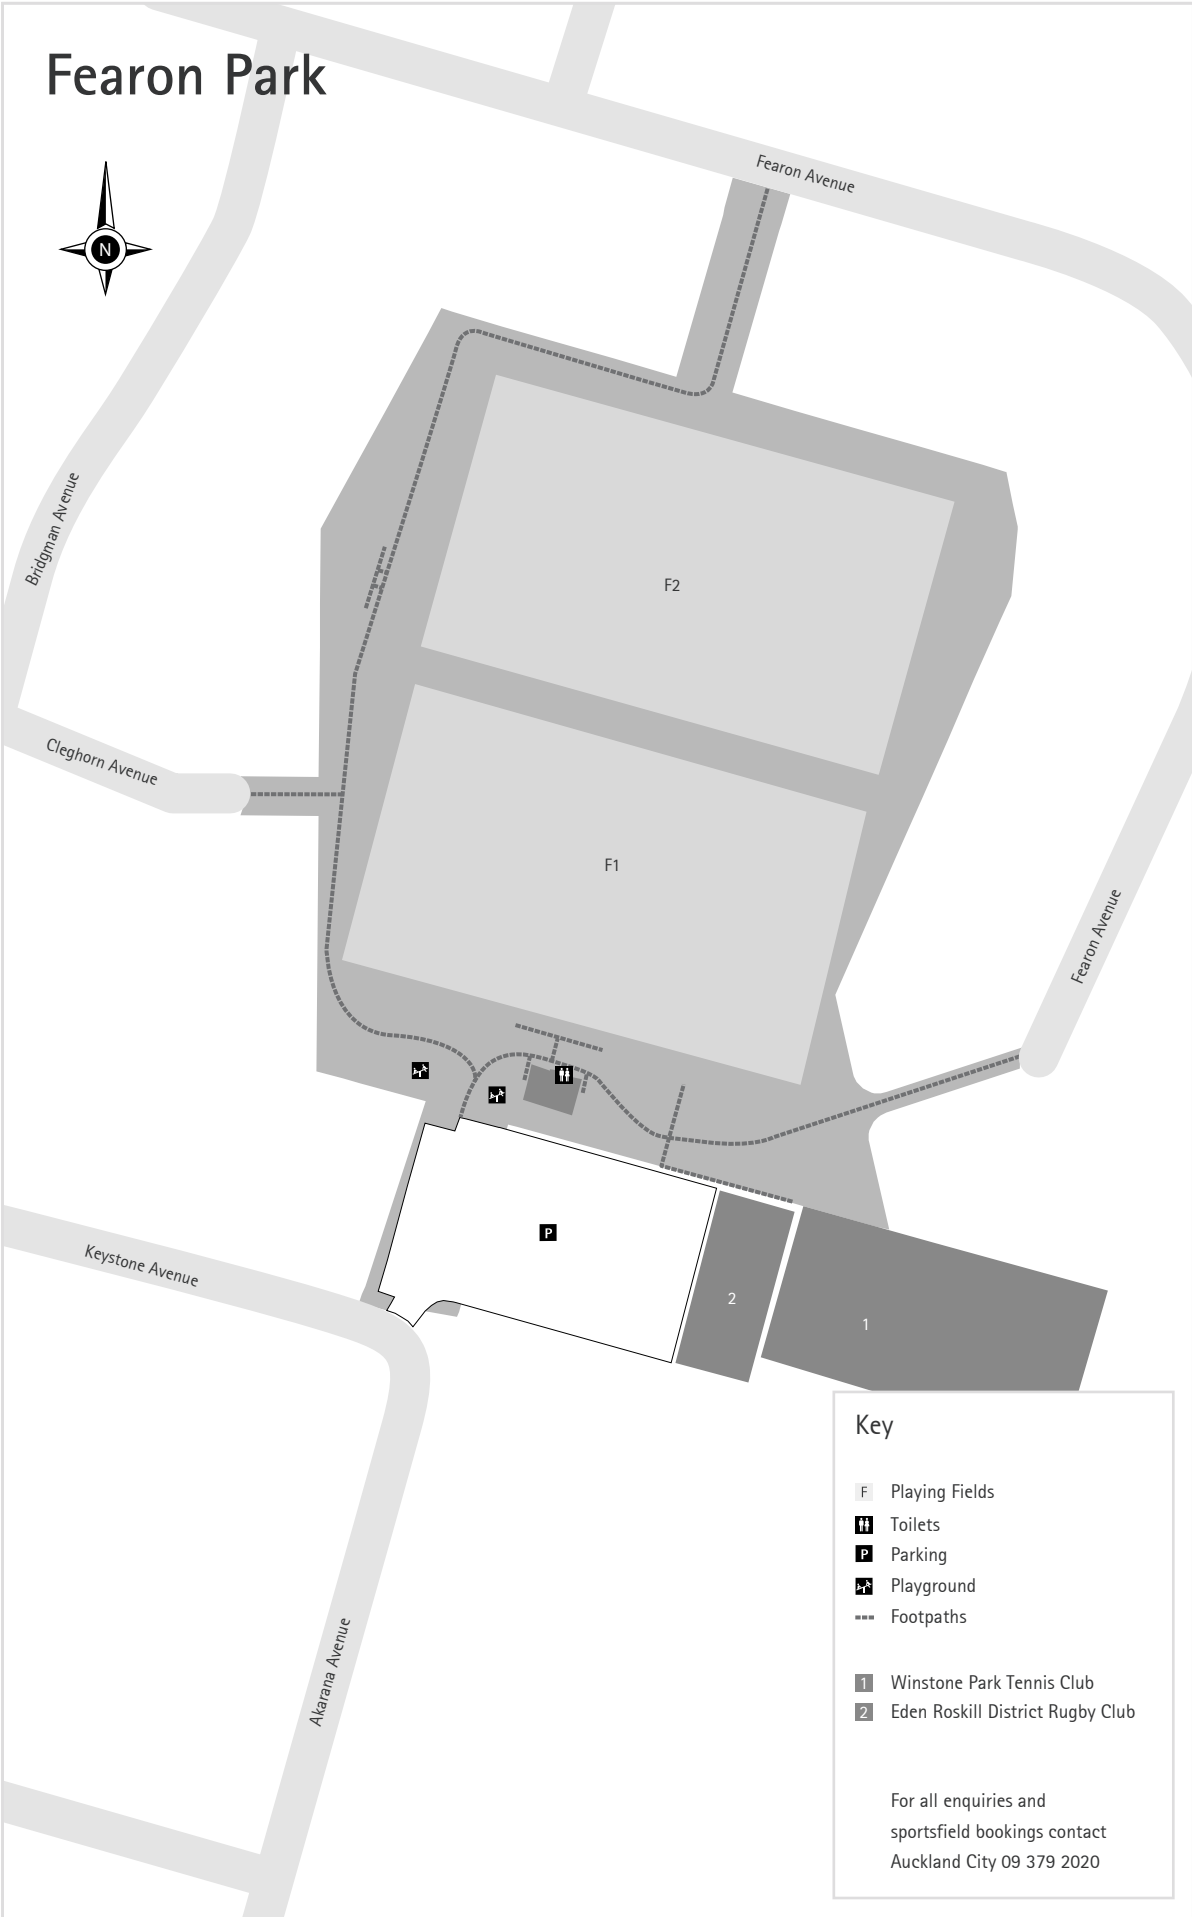

Fearon Park

Key

- Playing Fields
- Toilets
- Parking
- Playground
- Footpaths
- 1 Winstone Park Tennis Club
- 2 Eden Roskill District Rugby Club

For all enquiries and sportsfield bookings contact Auckland City 09 379 2020