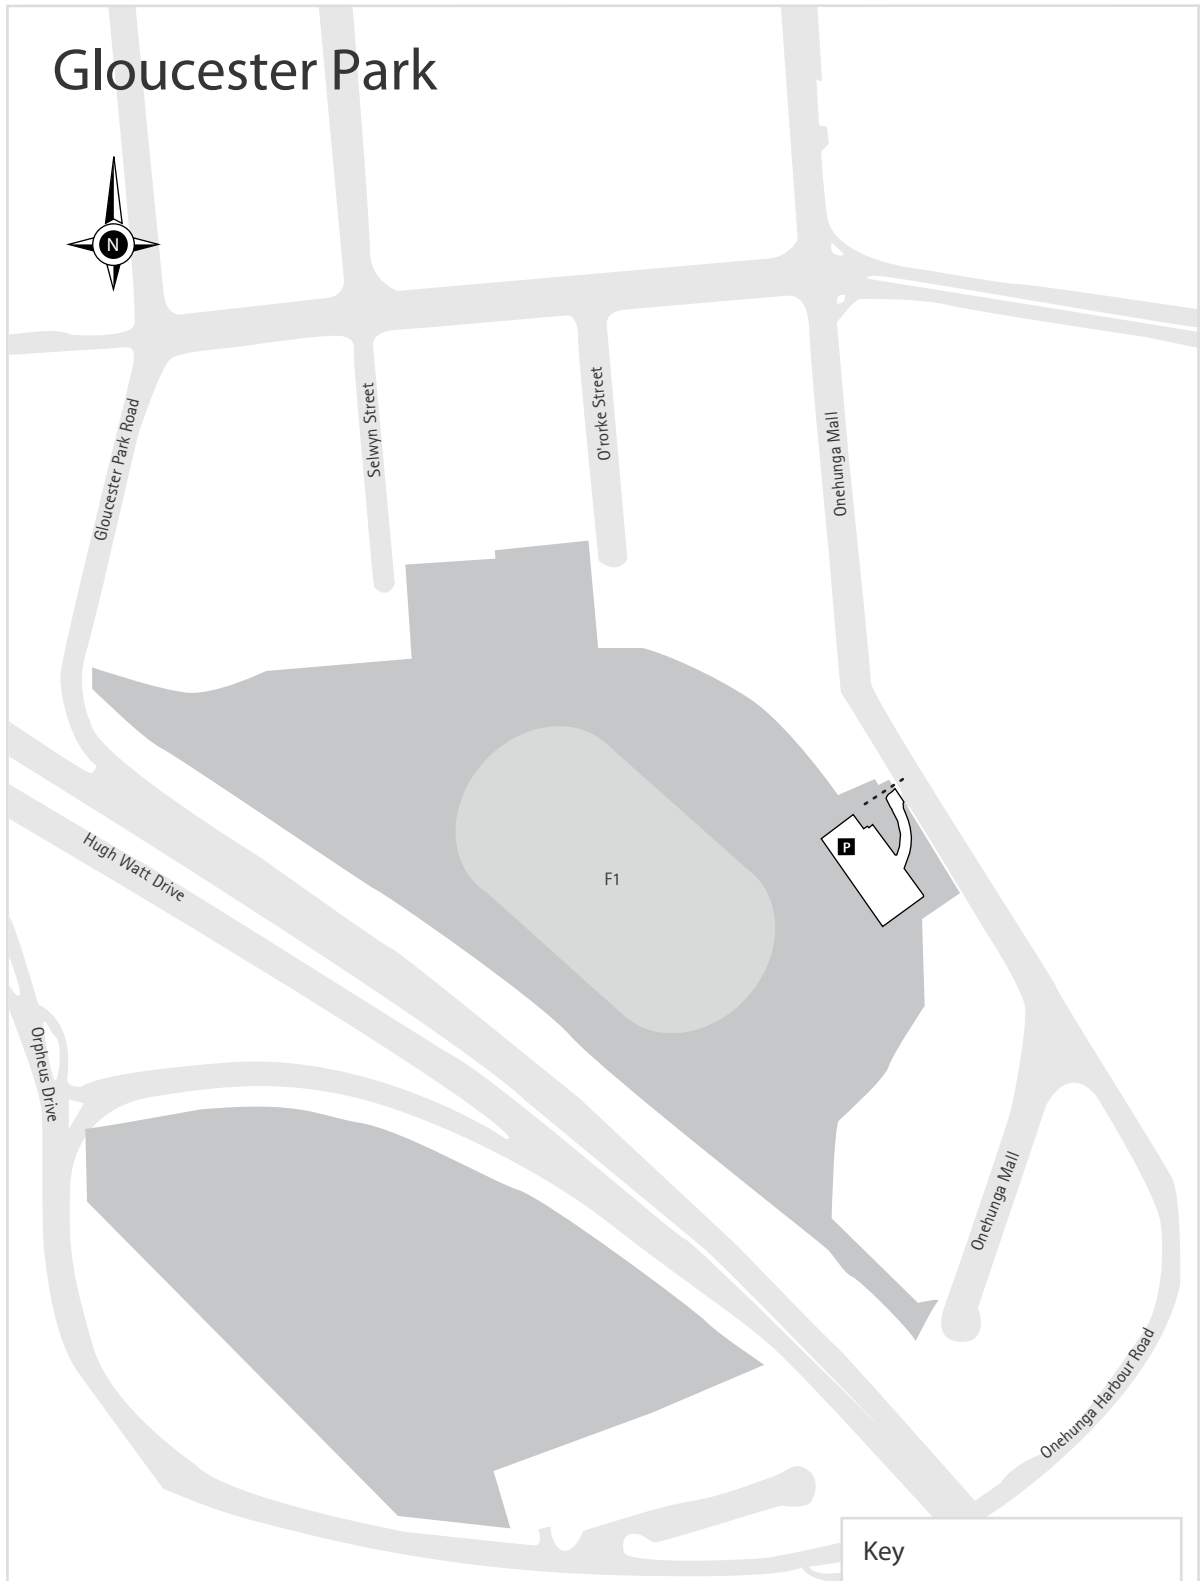

Gloucester Park

Key

- Playing Fields
- Parking
- Footpaths

For all enquiries and sportsfield bookings contact Auckland City 09 379 2020