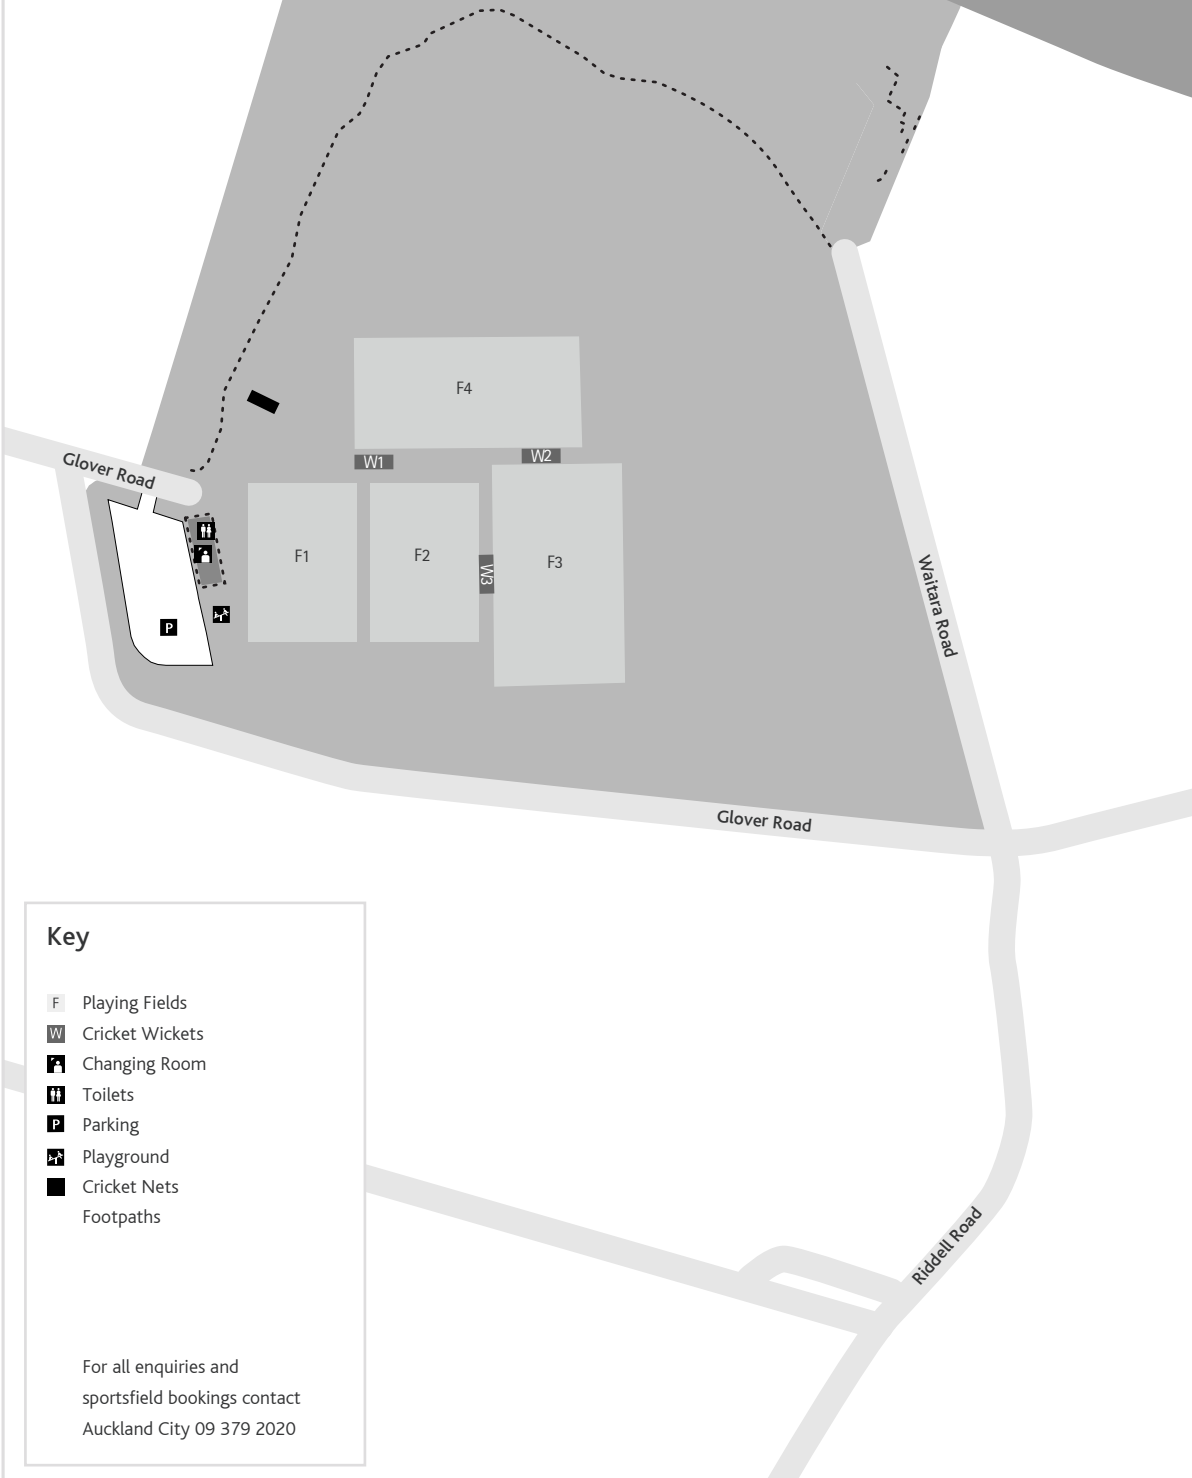

Glover Park

Waitemata Harbour

Key

- F** Playing Fields
- W** Cricket Wickets
- CR** Changing Room
- TT** Toilets
- P** Parking
- PA** Playground
- Cricket Nets
- Footpaths

For all enquiries and sportsfield bookings contact Auckland City 09 379 2020