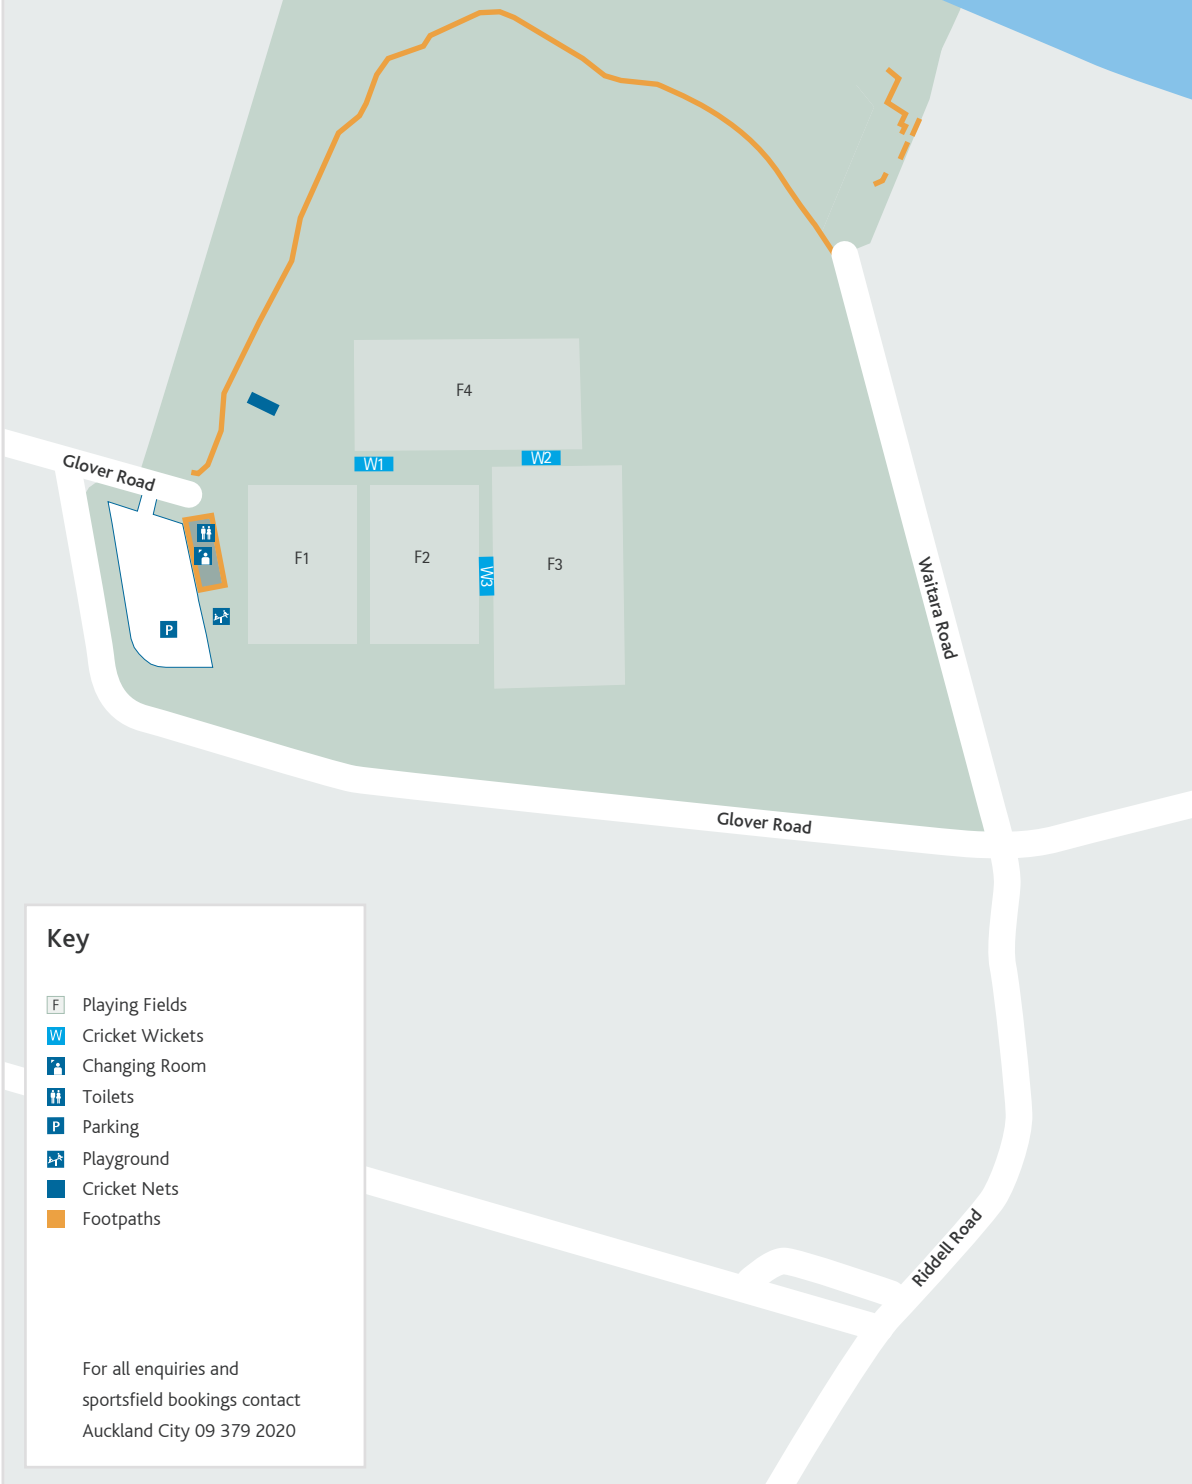

# Glover Park

Waitemata Harbour

## Key

- F Playing Fields
- W Cricket Wickets
- A Changing Room
- T Toilets
- P Parking
- P Playground
- N Cricket Nets
- F Footpaths

For all enquiries and  
sportsfield bookings contact  
Auckland City 09 379 2020