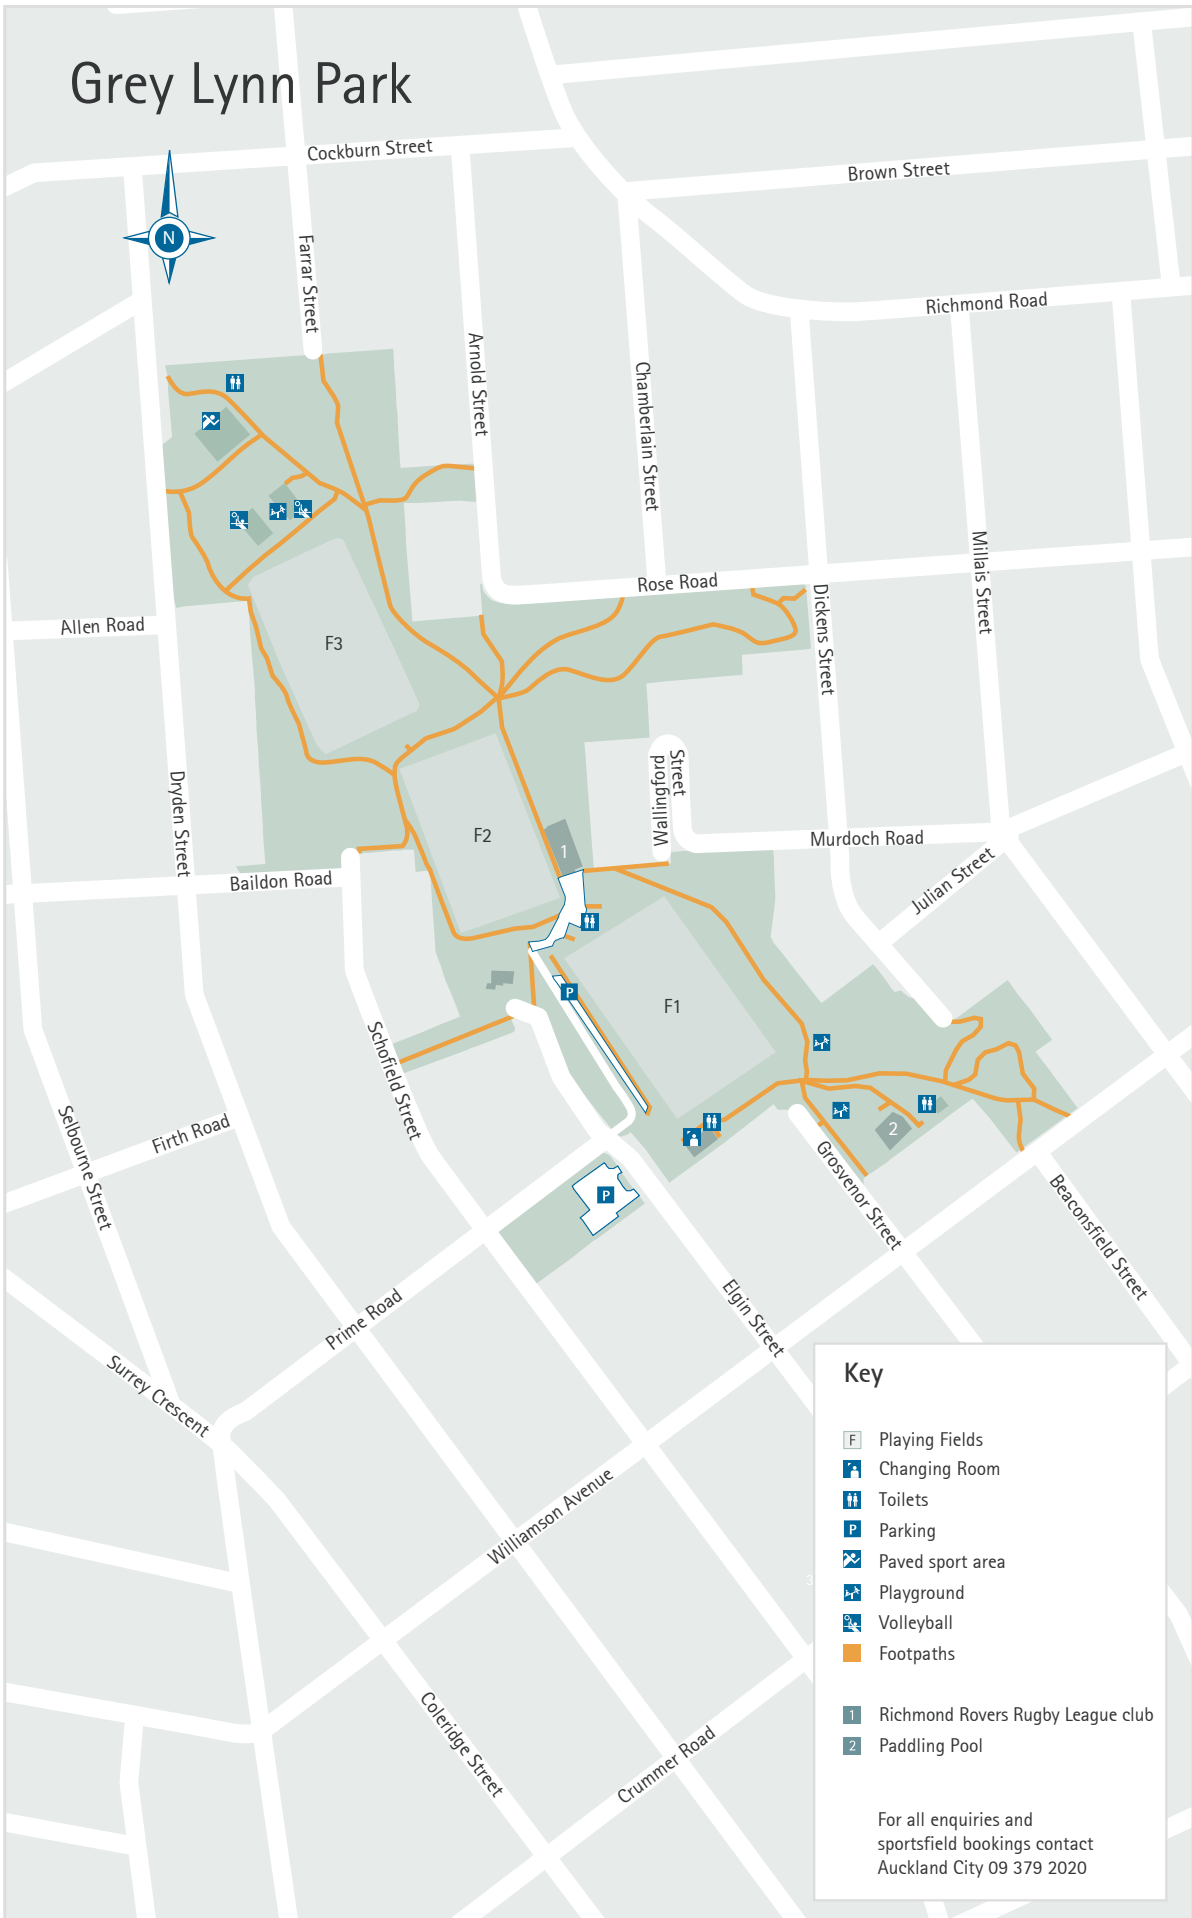

# Grey Lynn Park

## Key

- Playing Fields
- Changing Room
- Toilets
- Parking
- Paved sport area
- Playground
- Volleyball
- Footpaths
- 1** Richmond Rovers Rugby League club
- 2** Paddling Pool

For all enquiries and sportsfield bookings contact Auckland City 09 379 2020