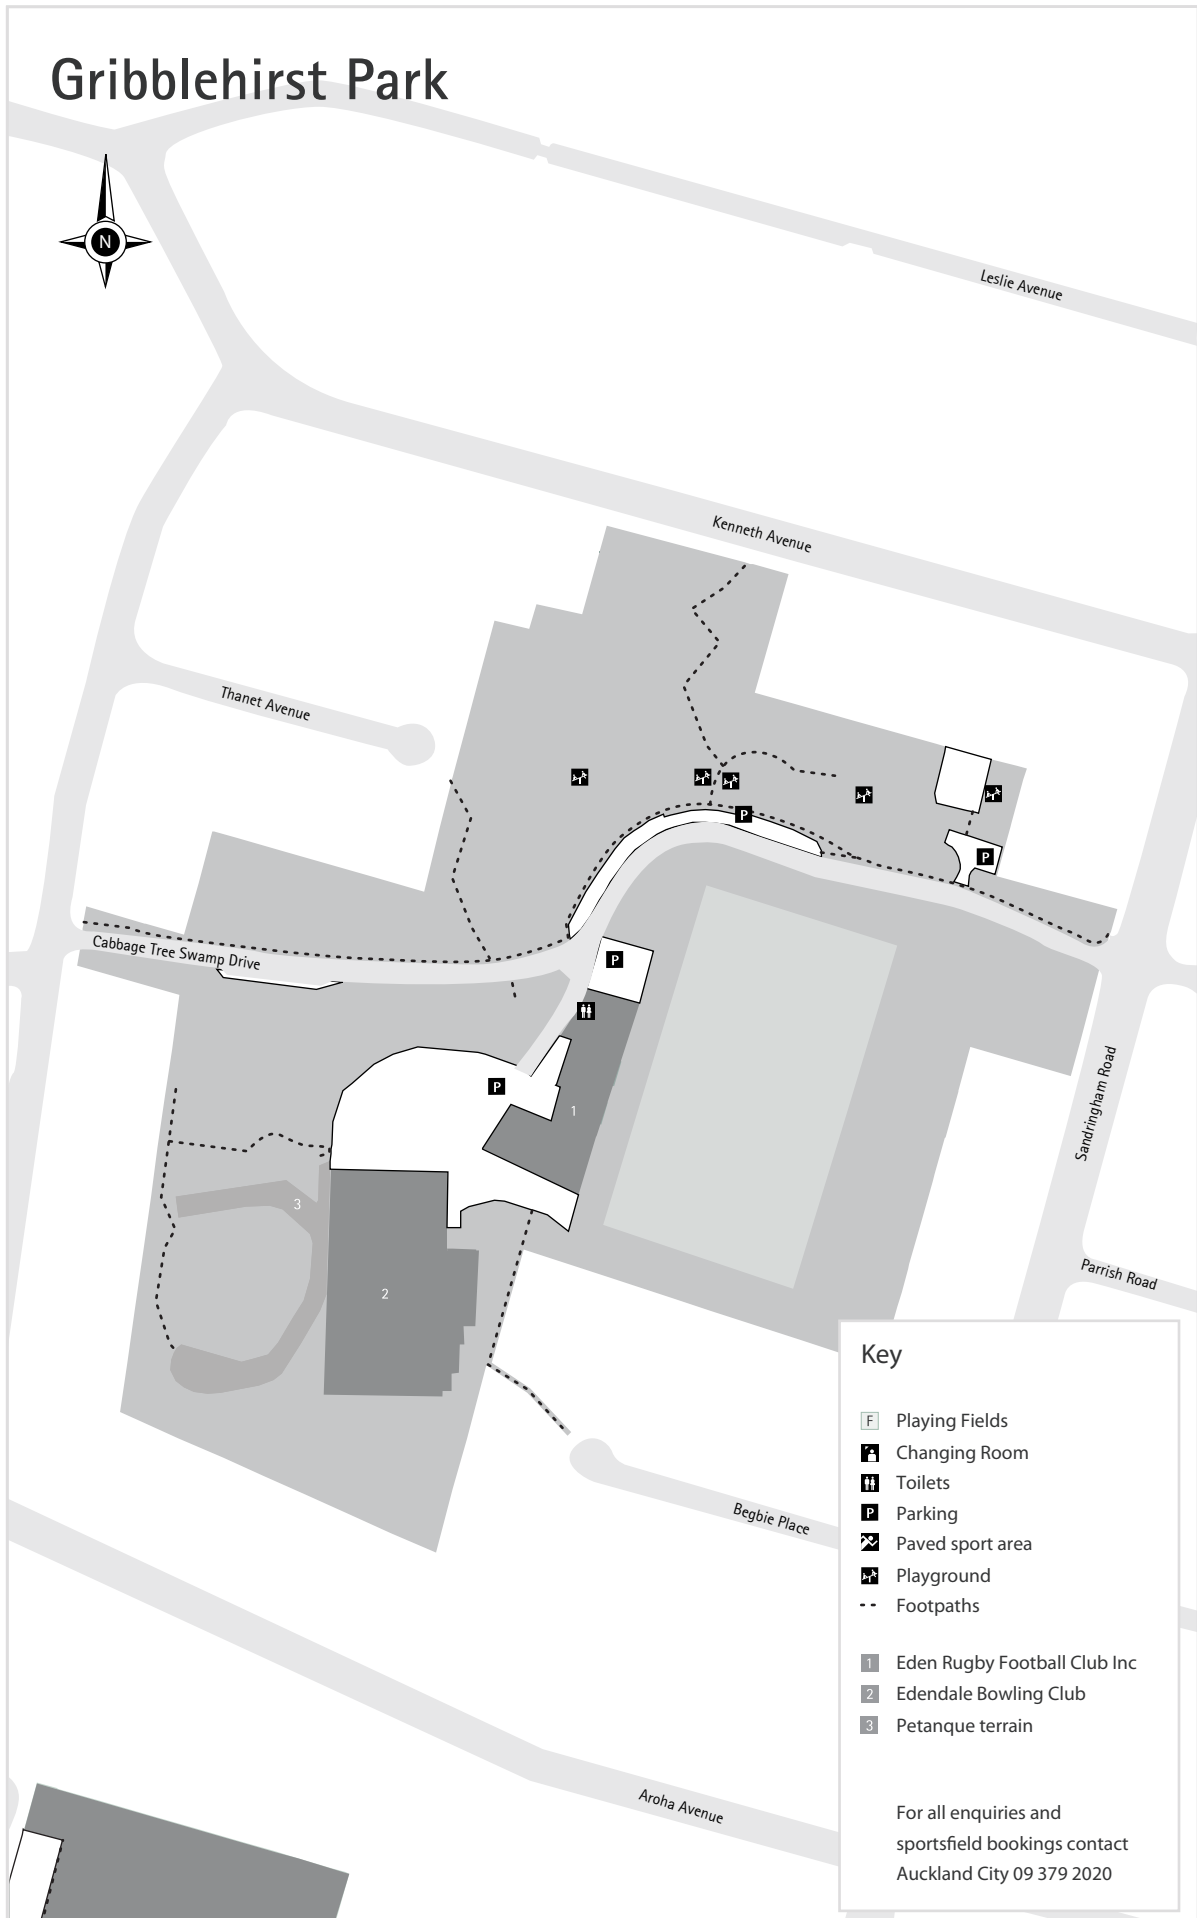

## Key

- Playing Fields
- Changing Room
- Toilets
- Parking
- Paved sport area
- Playground
- Footpaths
- 1 Eden Rugby Football Club Inc
- 2 Edendale Bowling Club
- 3 Petanque terrain

For all enquiries and sportsfield bookings contact Auckland City 09 379 2020