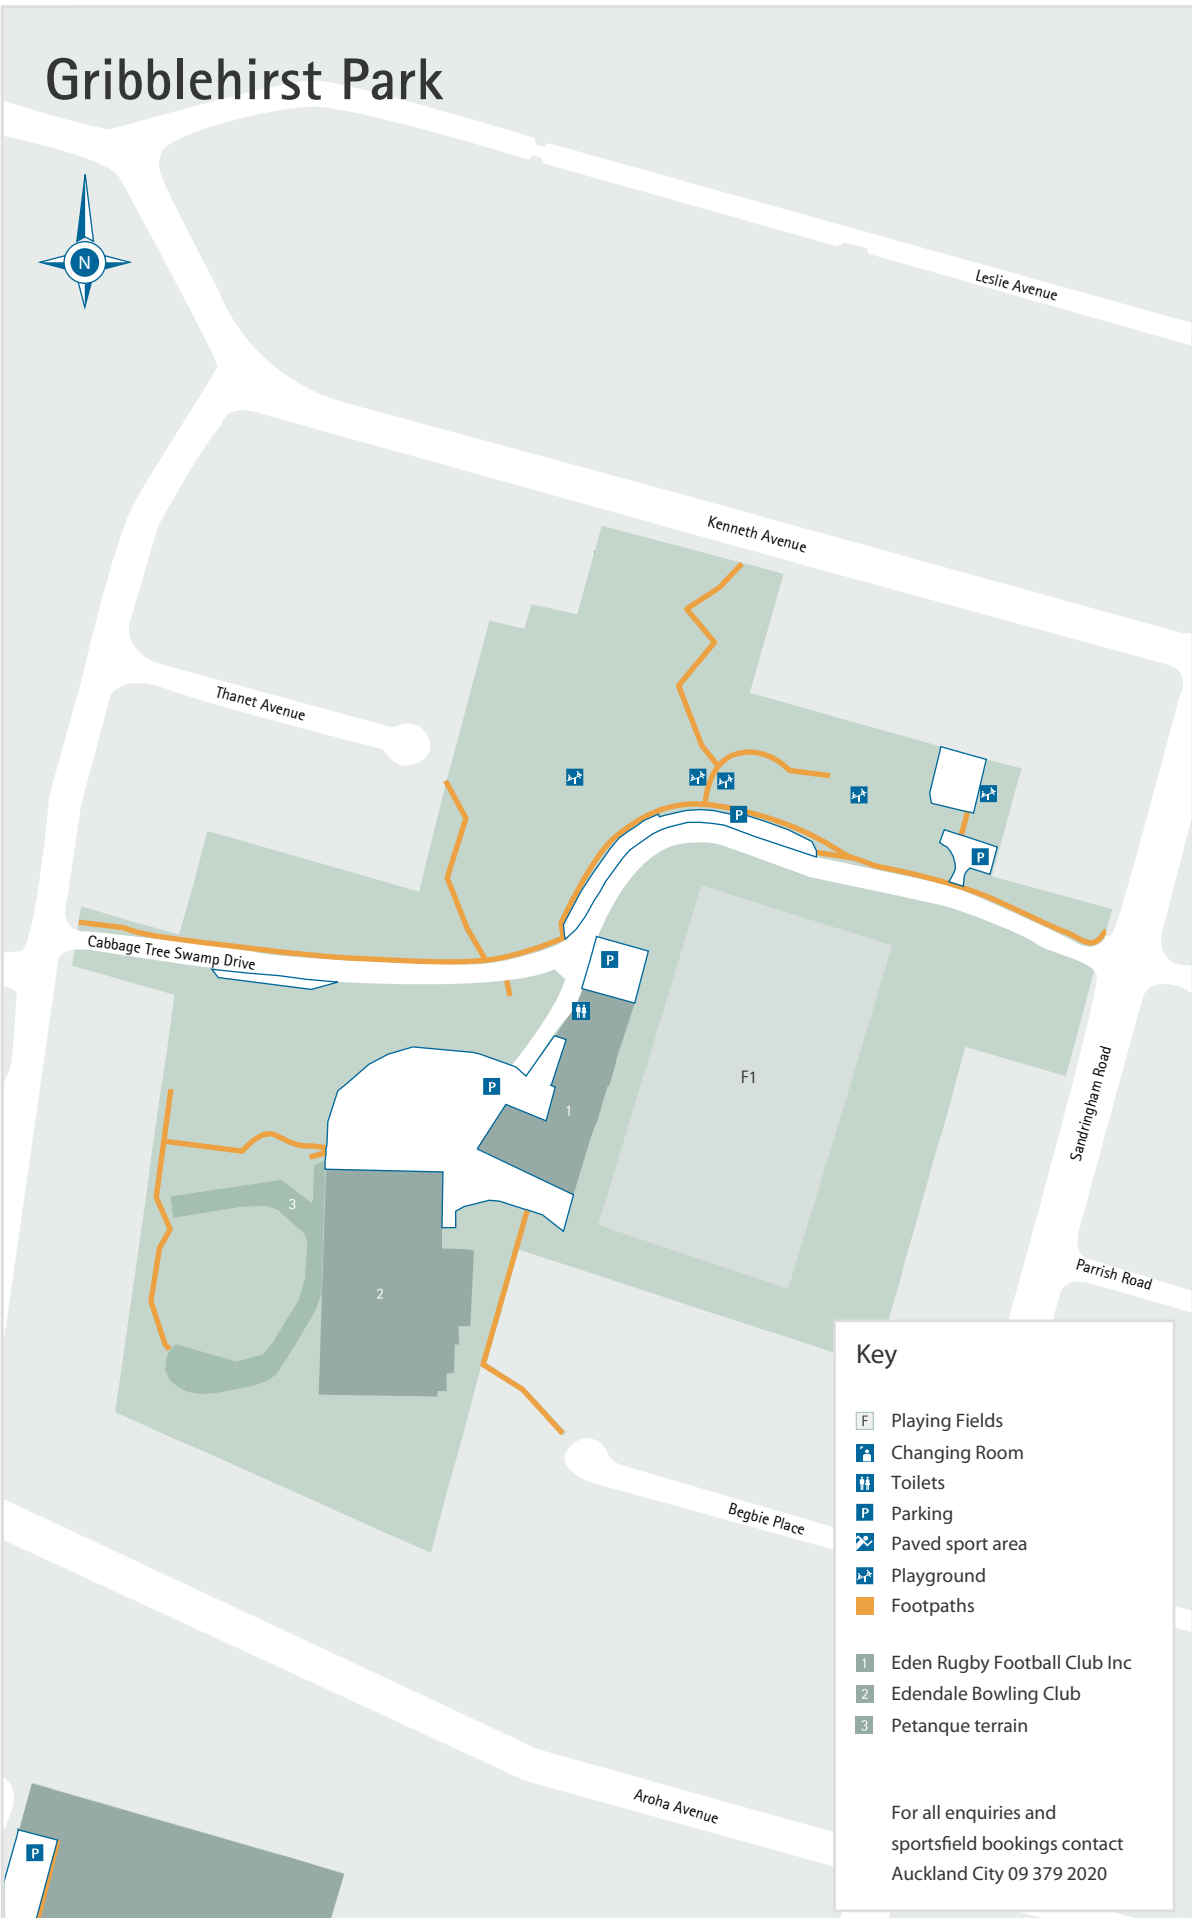

Gribblehirst Park

Key

- Playing Fields
- Changing Room
- Toilets
- Parking
- Paved sport area
- Playground
- Footpaths
- 1 Eden Rugby Football Club Inc
- 2 Edendale Bowling Club
- 3 Petanque terrain

For all enquiries and sportsfield bookings contact Auckland City 09 379 2020