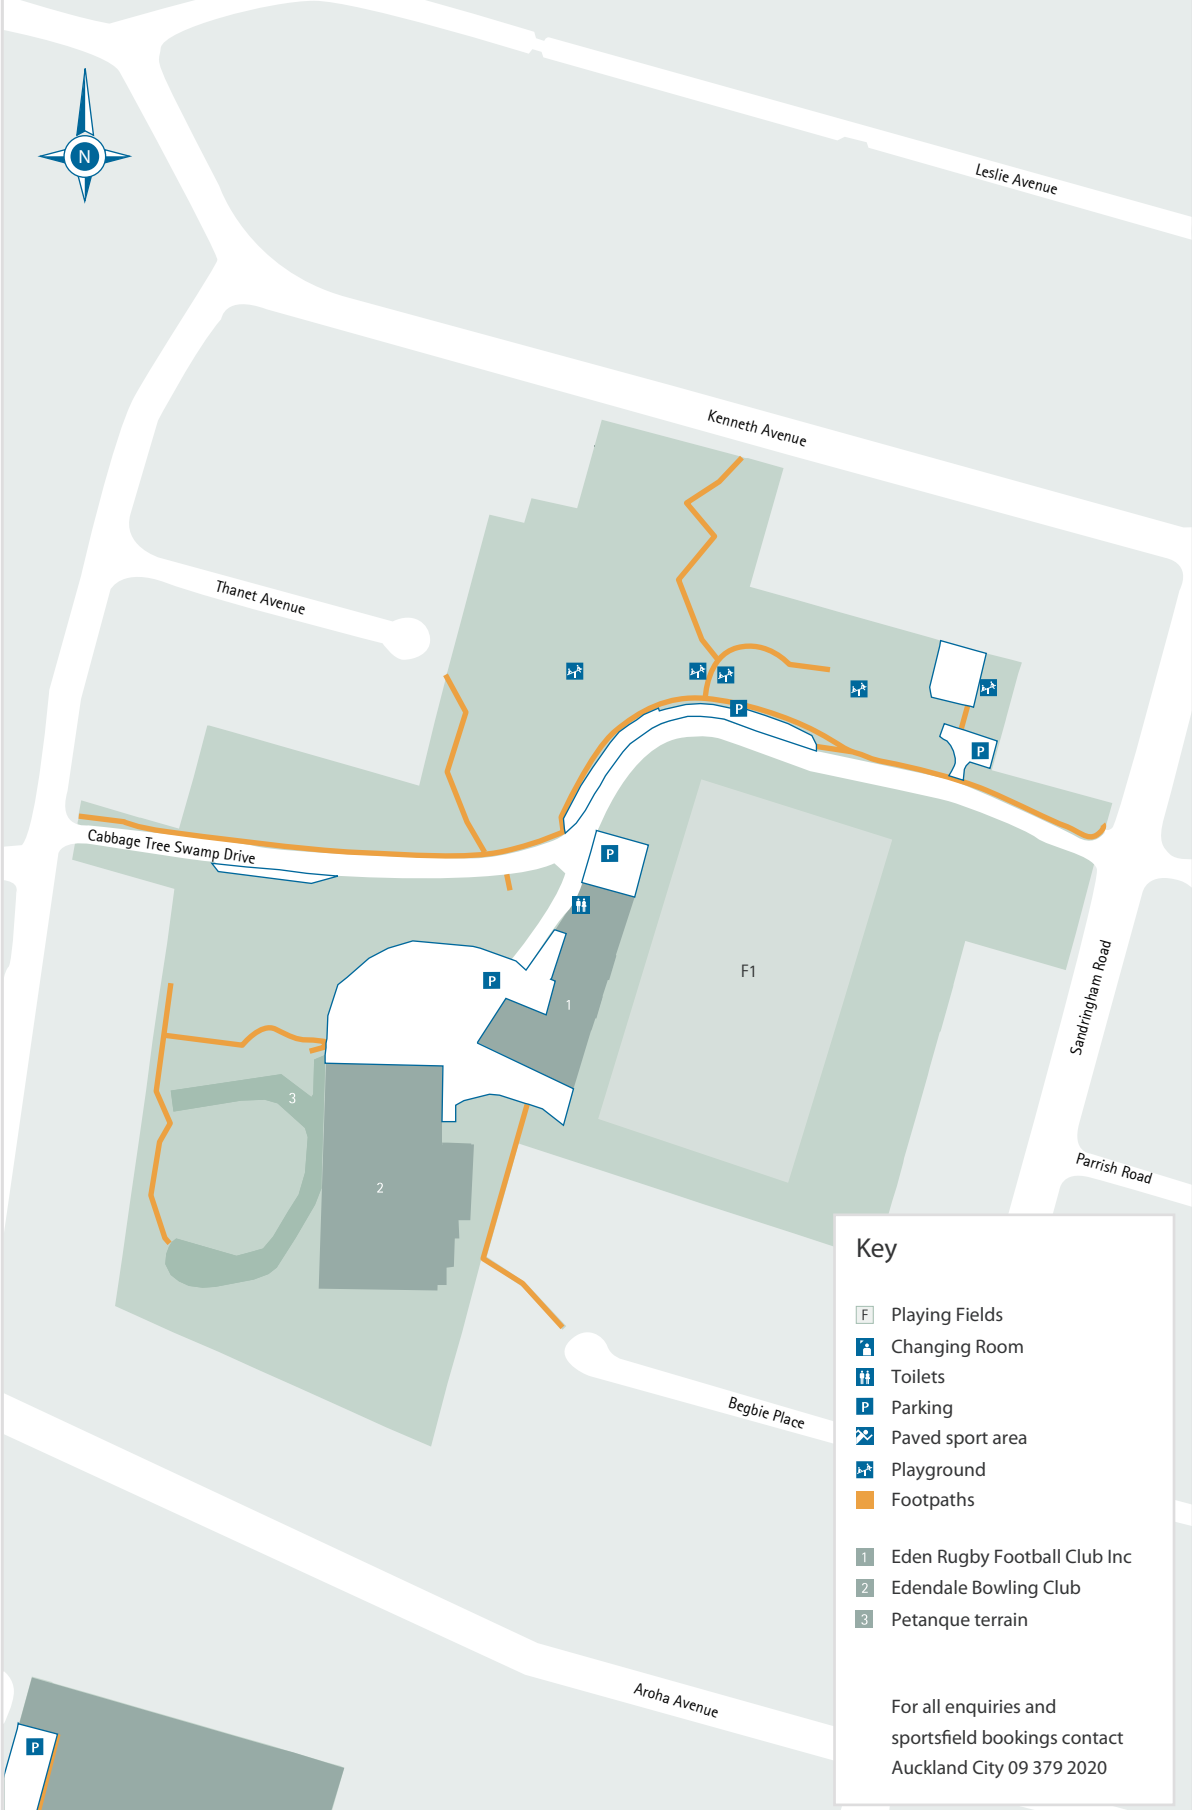

Gribblehirst Park

Key

- Playing Fields
- Changing Room
- Toilets
- Parking
- Paved sport area
- Playground
- Footpaths
- 1 Eden Rugby Football Club Inc
- 2 Edendale Bowling Club
- 3 Petanque terrain

For all enquiries and sportsfield bookings contact Auckland City 09 379 2020