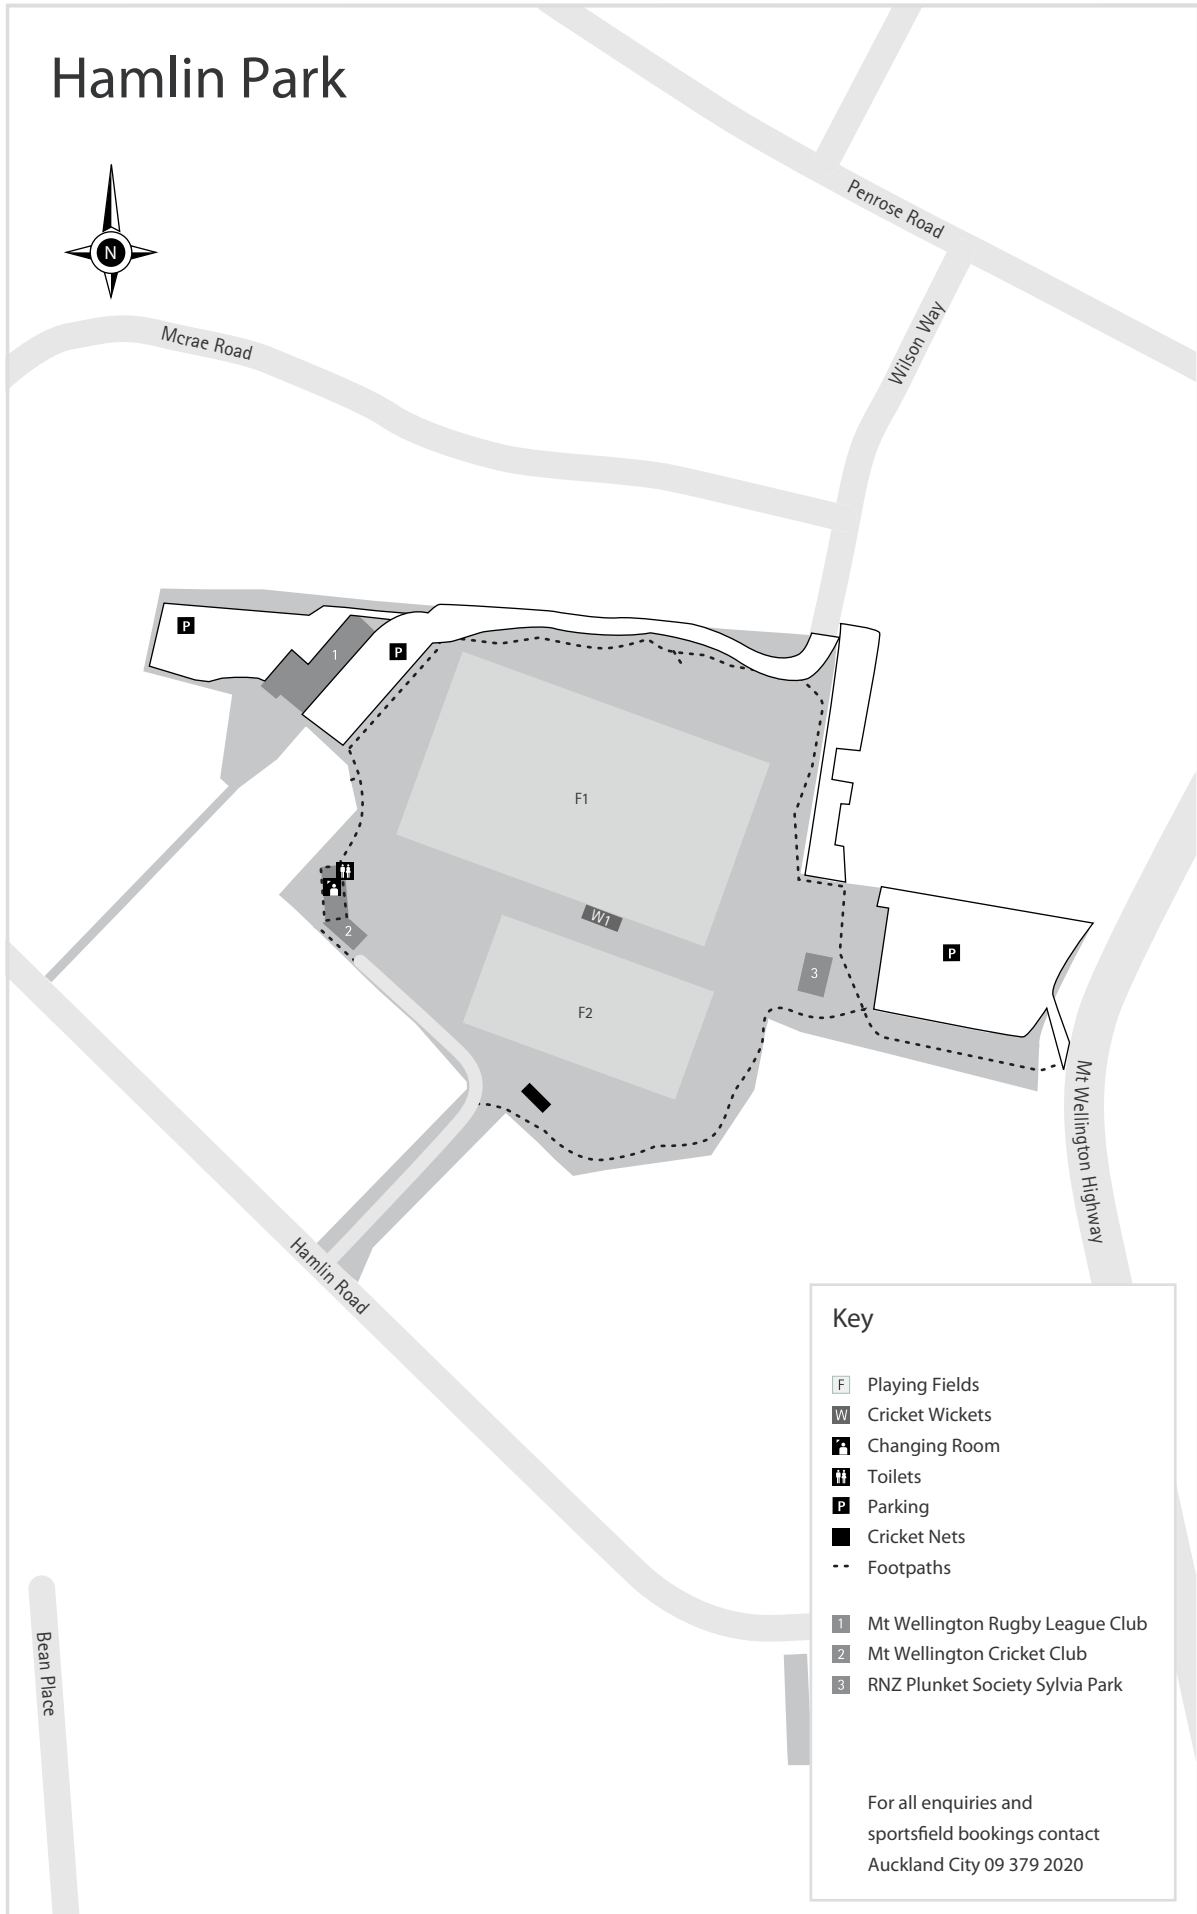

# Hamlin Park

## Key

- Playing Fields
- Cricket Wickets
- Changing Room
- Toilets
- Parking
- Cricket Nets
- Footpaths
  
- 1** Mt Wellington Rugby League Club
- 2** Mt Wellington Cricket Club
- 3** RNZ Plunket Society Sylvia Park