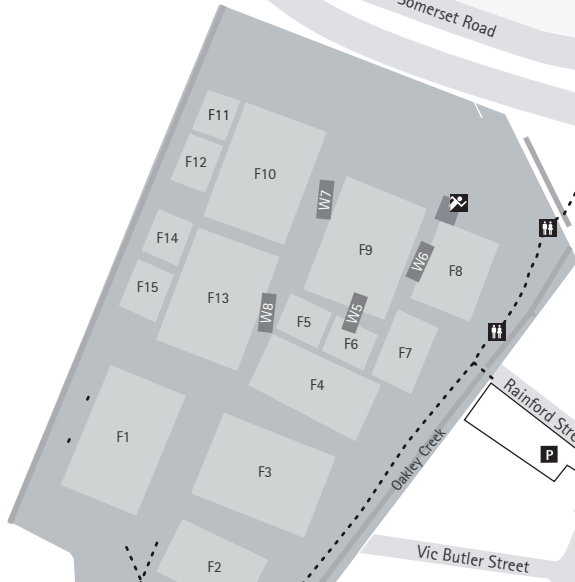

Keith Hay Park

MT ROSKILL GRAMMAR SCHOOL

Somerset Road

State Highway 20

Akarana Golf Course

Vic Butler Street

Melrose Road

Gregory Place

Arundel Street

Key

- Playing Fields
- Cricket Wickets
- Changing Room
- Toilets
- Parking
- Pool
- Cricket Nets
- Playground
- Paved sport area
- Footpaths
- Creek

- Three Kings United Soccer Club
- Cameron Pool
- Tri Star Gym
- Scout Den
- Eden Roskill District Cricket Club
- Hillsborough Kindergarten

Rogan Street

Rainford Street

Oakley Creek