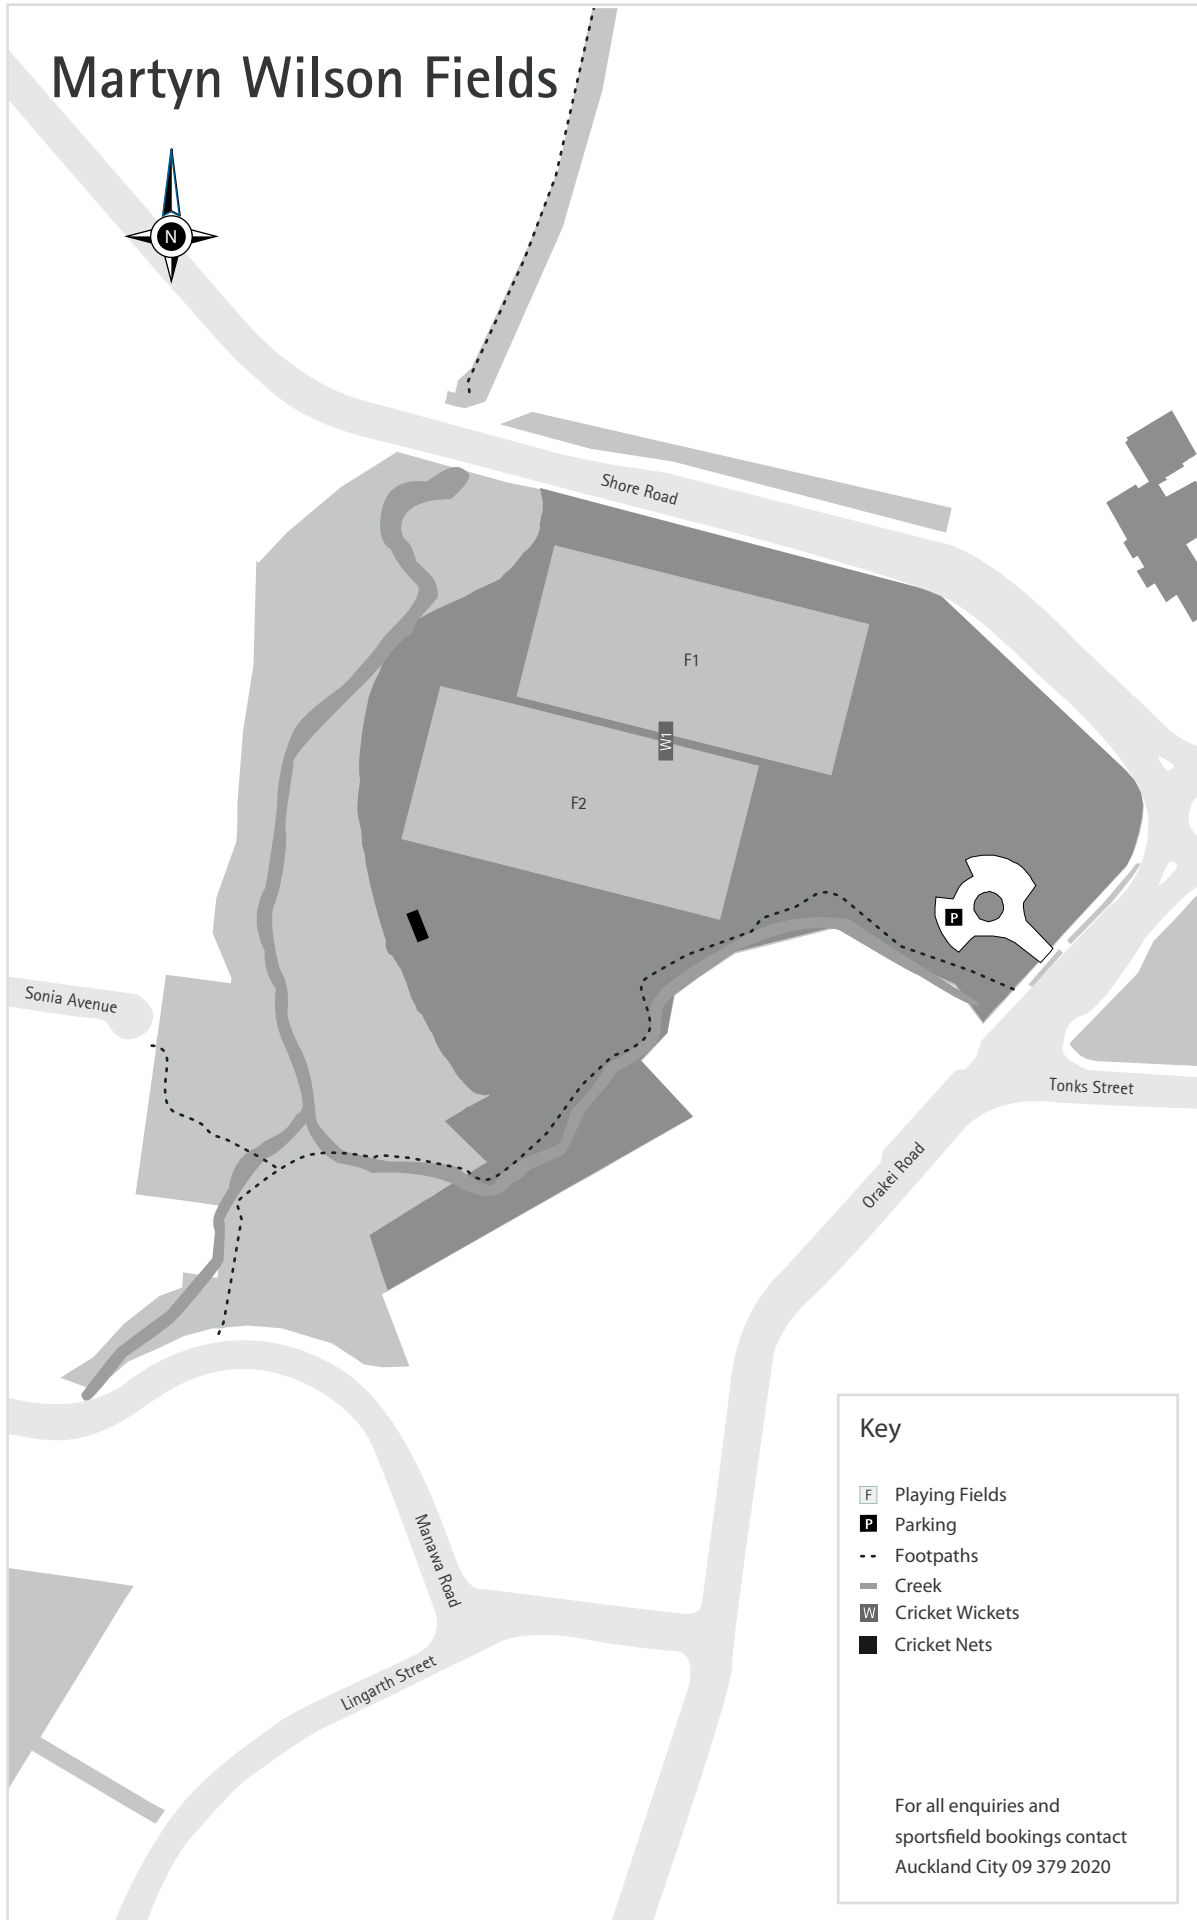

Martyn Wilson Fields

Key

- Playing Fields
- Parking
- Footpaths
- Creek
- Cricket Wickets
- Cricket Nets

For all enquiries and sportsfield bookings contact Auckland City 09 379 2020