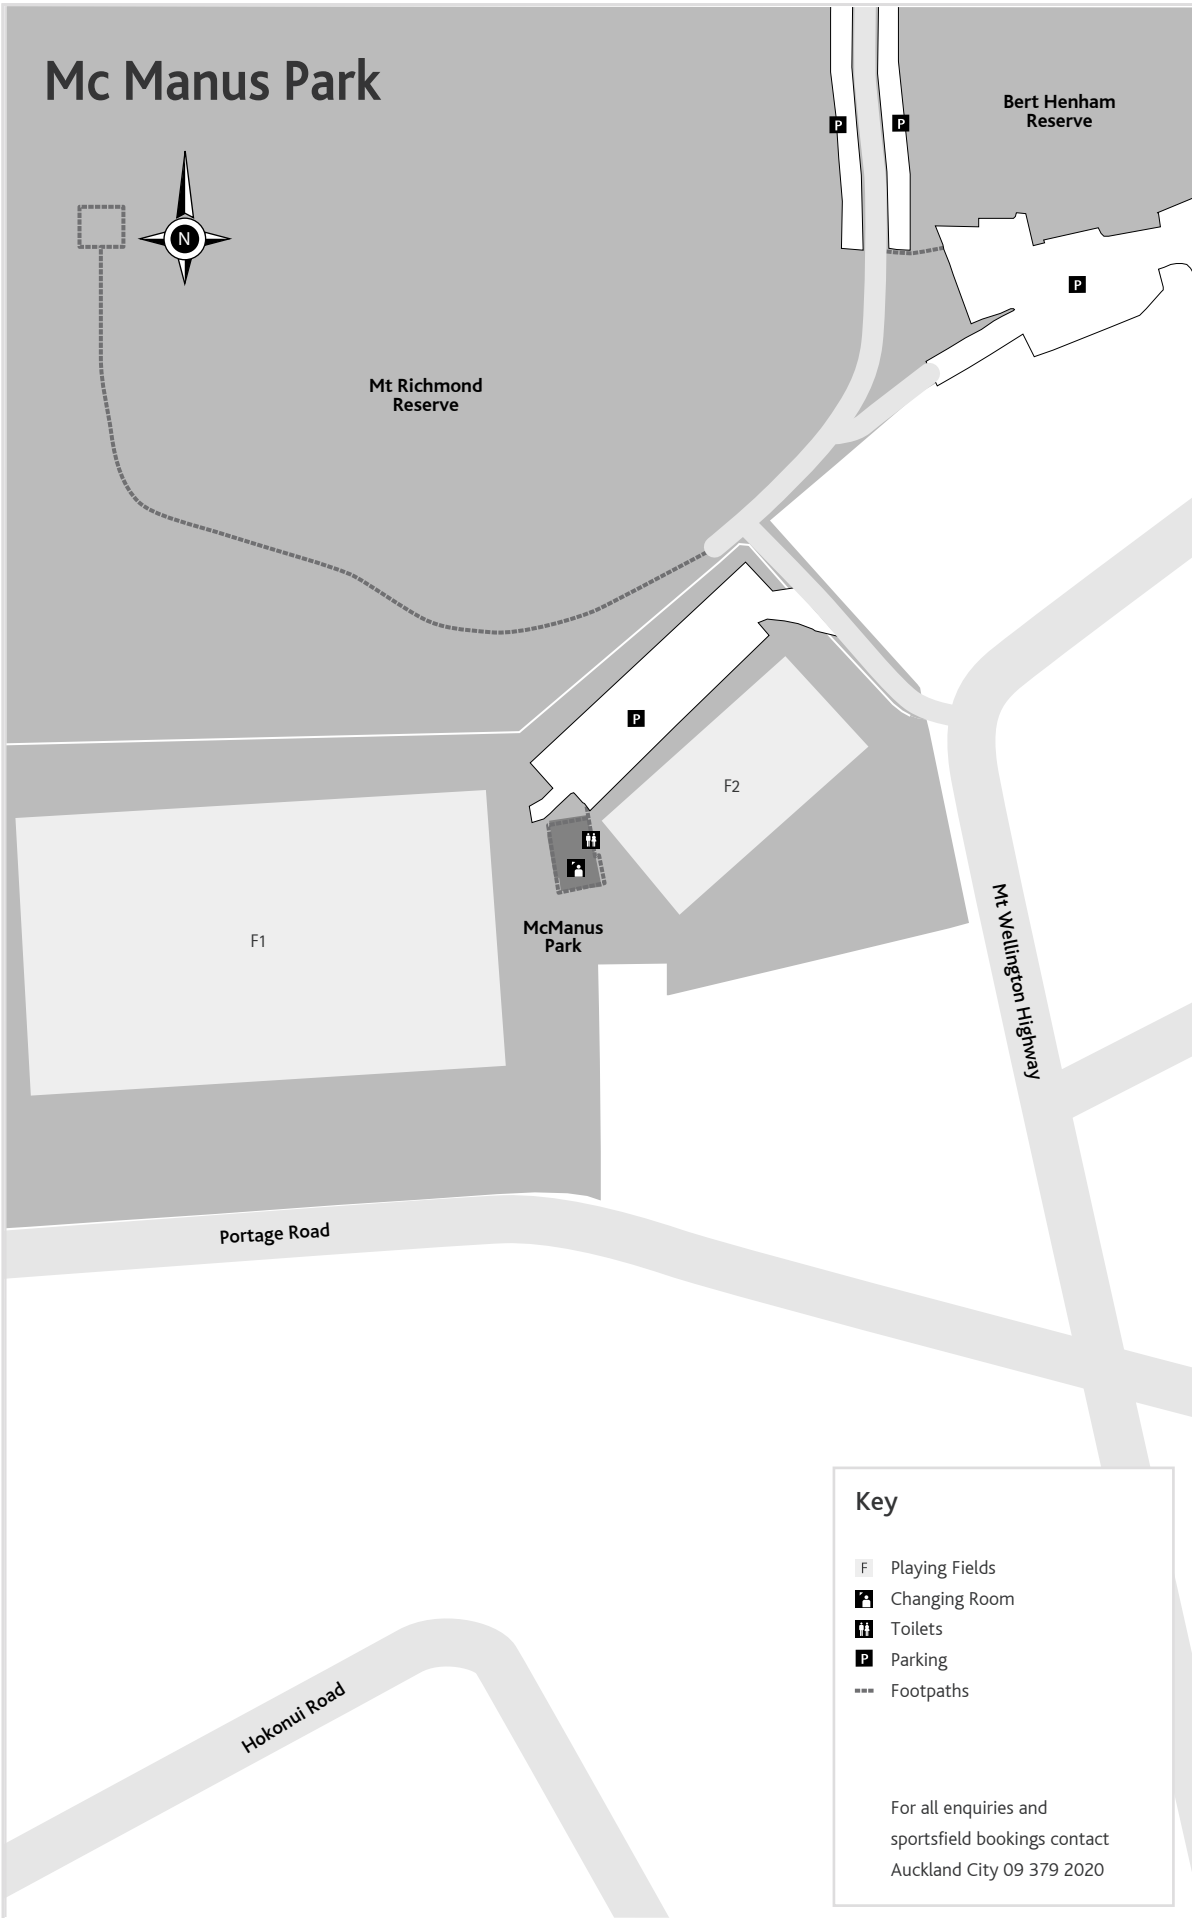

Mc Manus Park

Key

- F Playing Fields
- Changing Room
- Toilets
- P Parking
- Footpaths

For all enquiries and sportsfield bookings contact Auckland City 09 379 2020