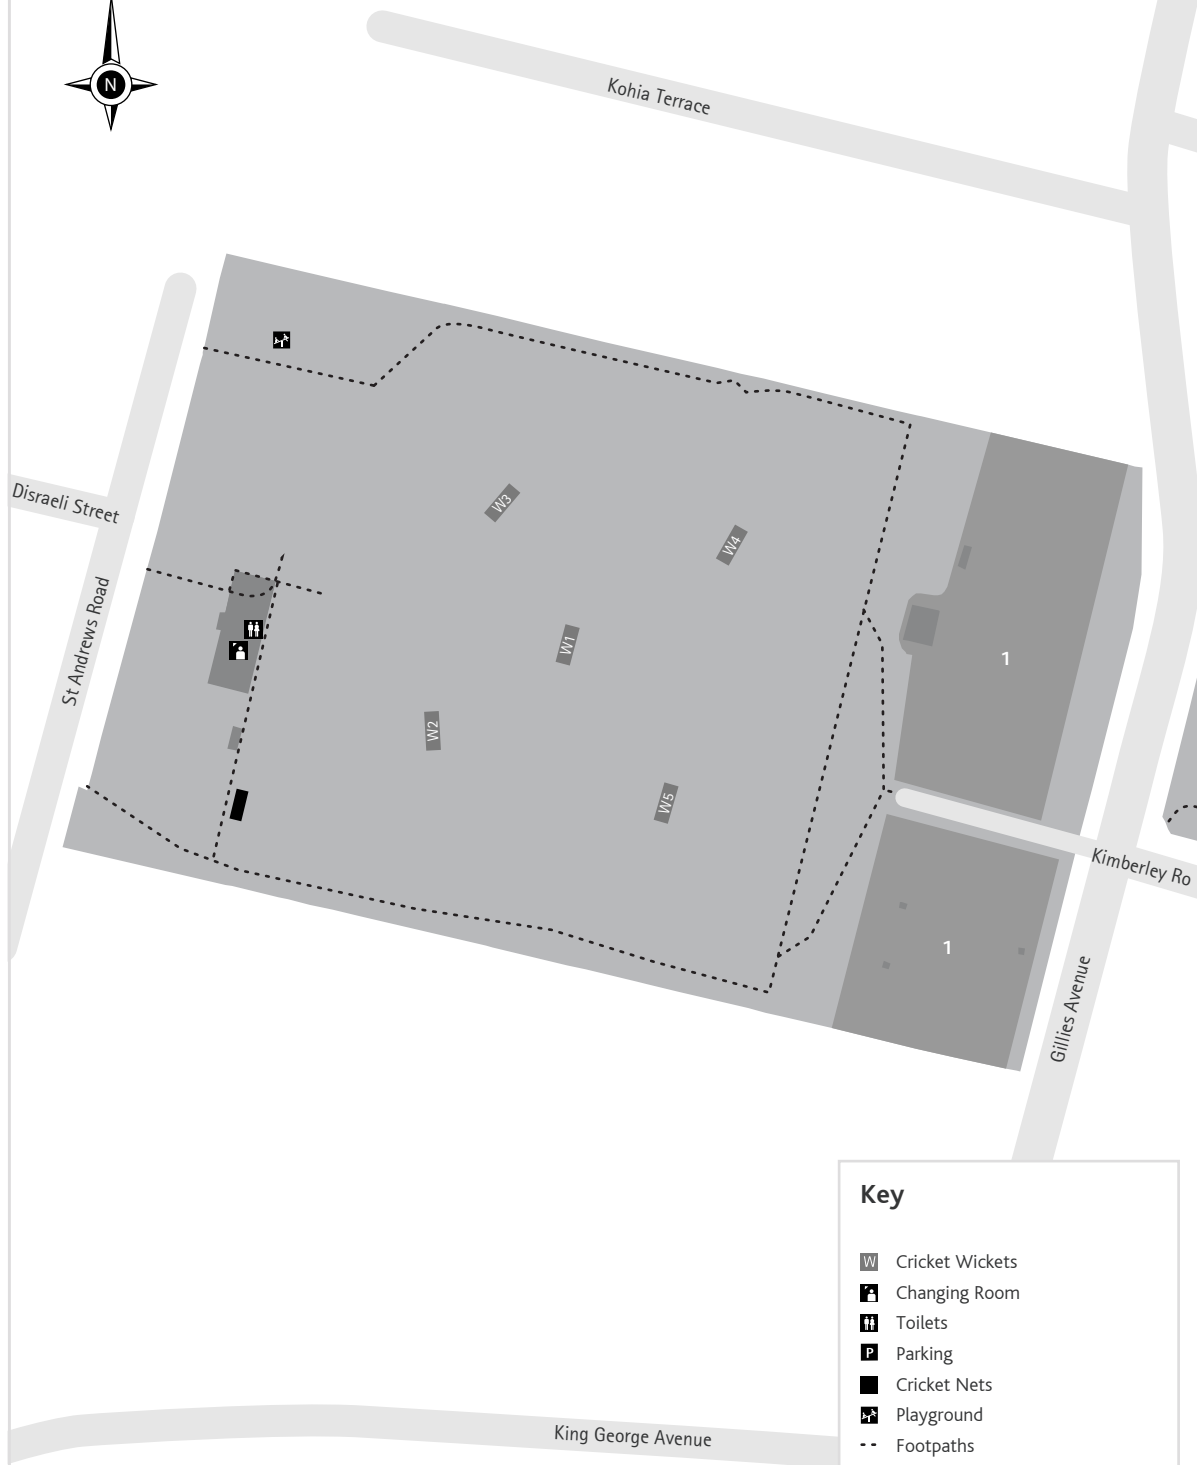

Melville Park

Key

- Cricket Wickets
- Changing Room
- Toilets
- Parking
- Cricket Nets
- Playground
- Footpaths

Epsom/Remuera Croquet Club-1

For all enquiries and
sportsfield bookings contact
Auckland City 09 379 2020