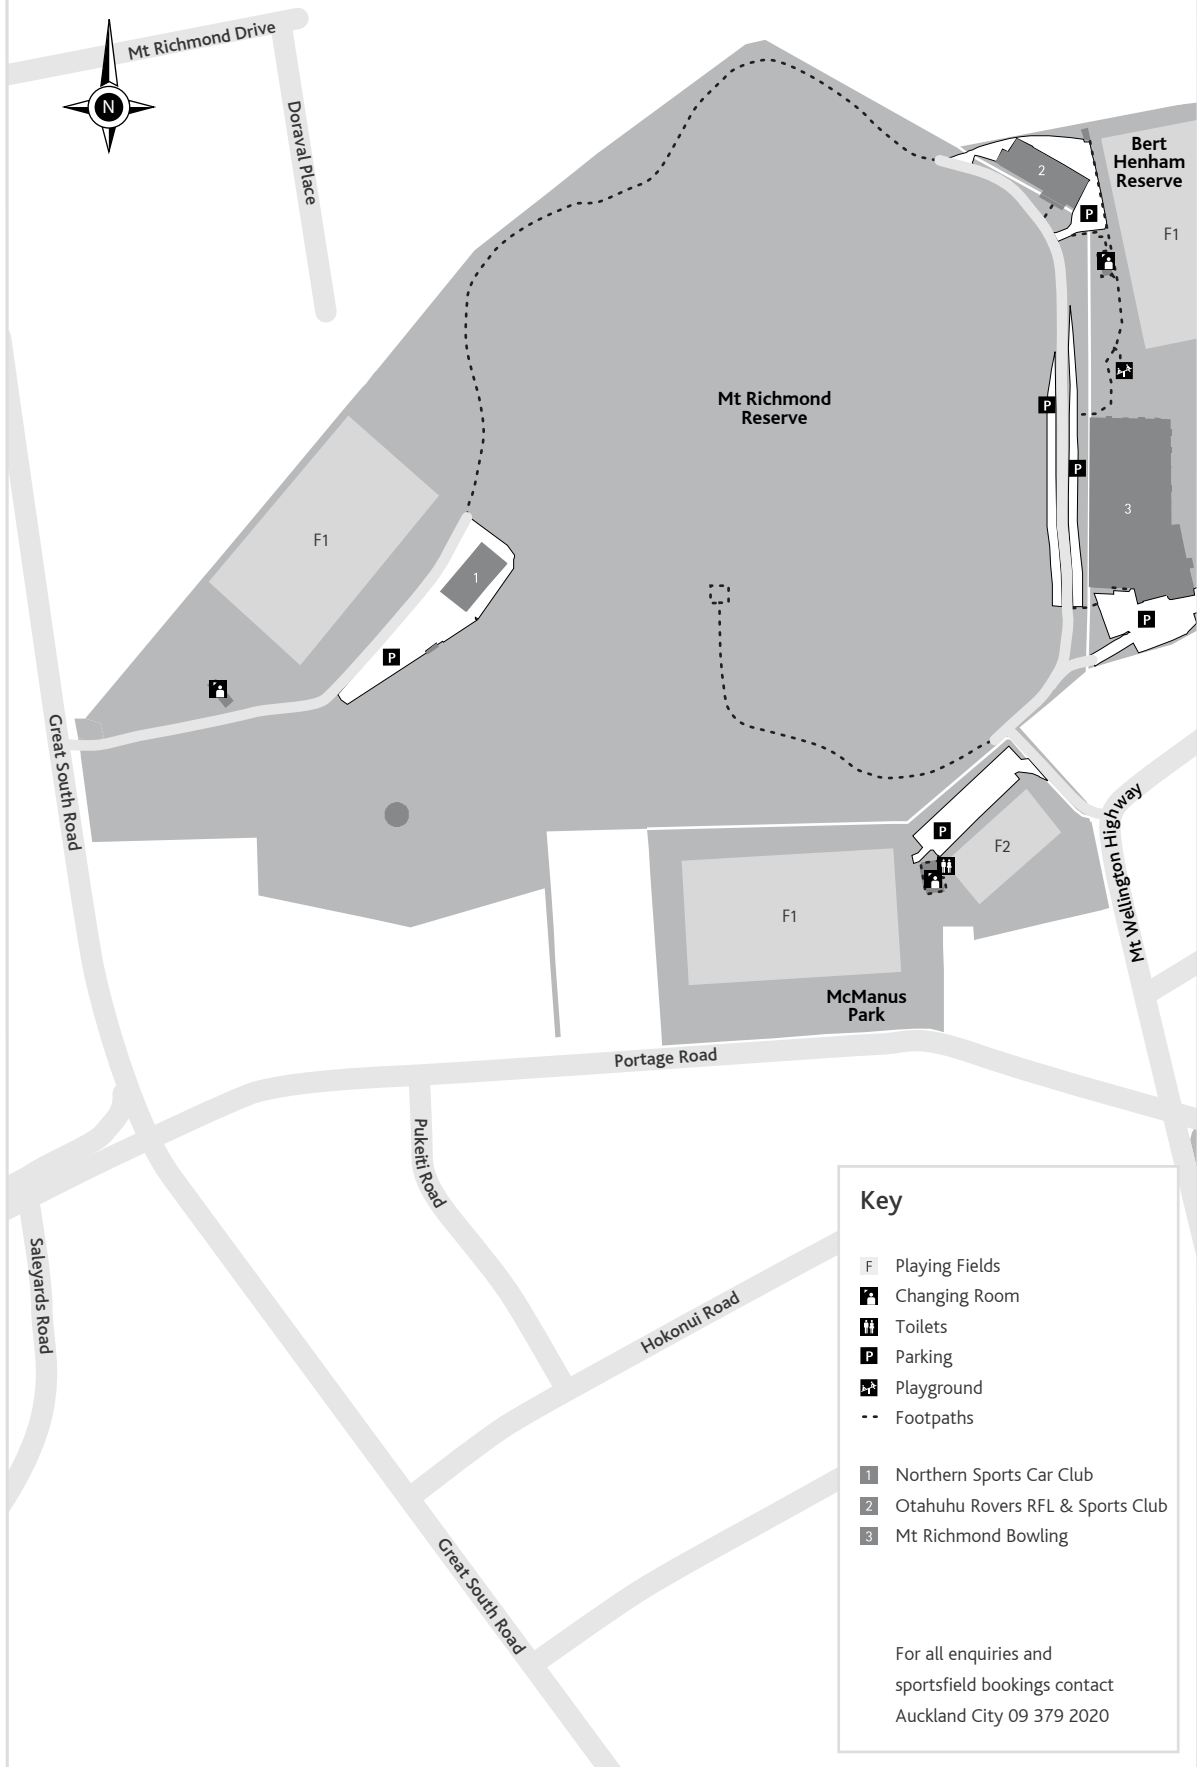

Mt Richmond Domain

Key

- Playing Fields
- Changing Room
- Toilets
- Parking
- Playground
- Footpaths
- Northern Sports Car Club
- Otahuhu Rovers RFL & Sports Club
- Mt Richmond Bowling

For all enquiries and sportsfield bookings contact Auckland City 09 379 2020