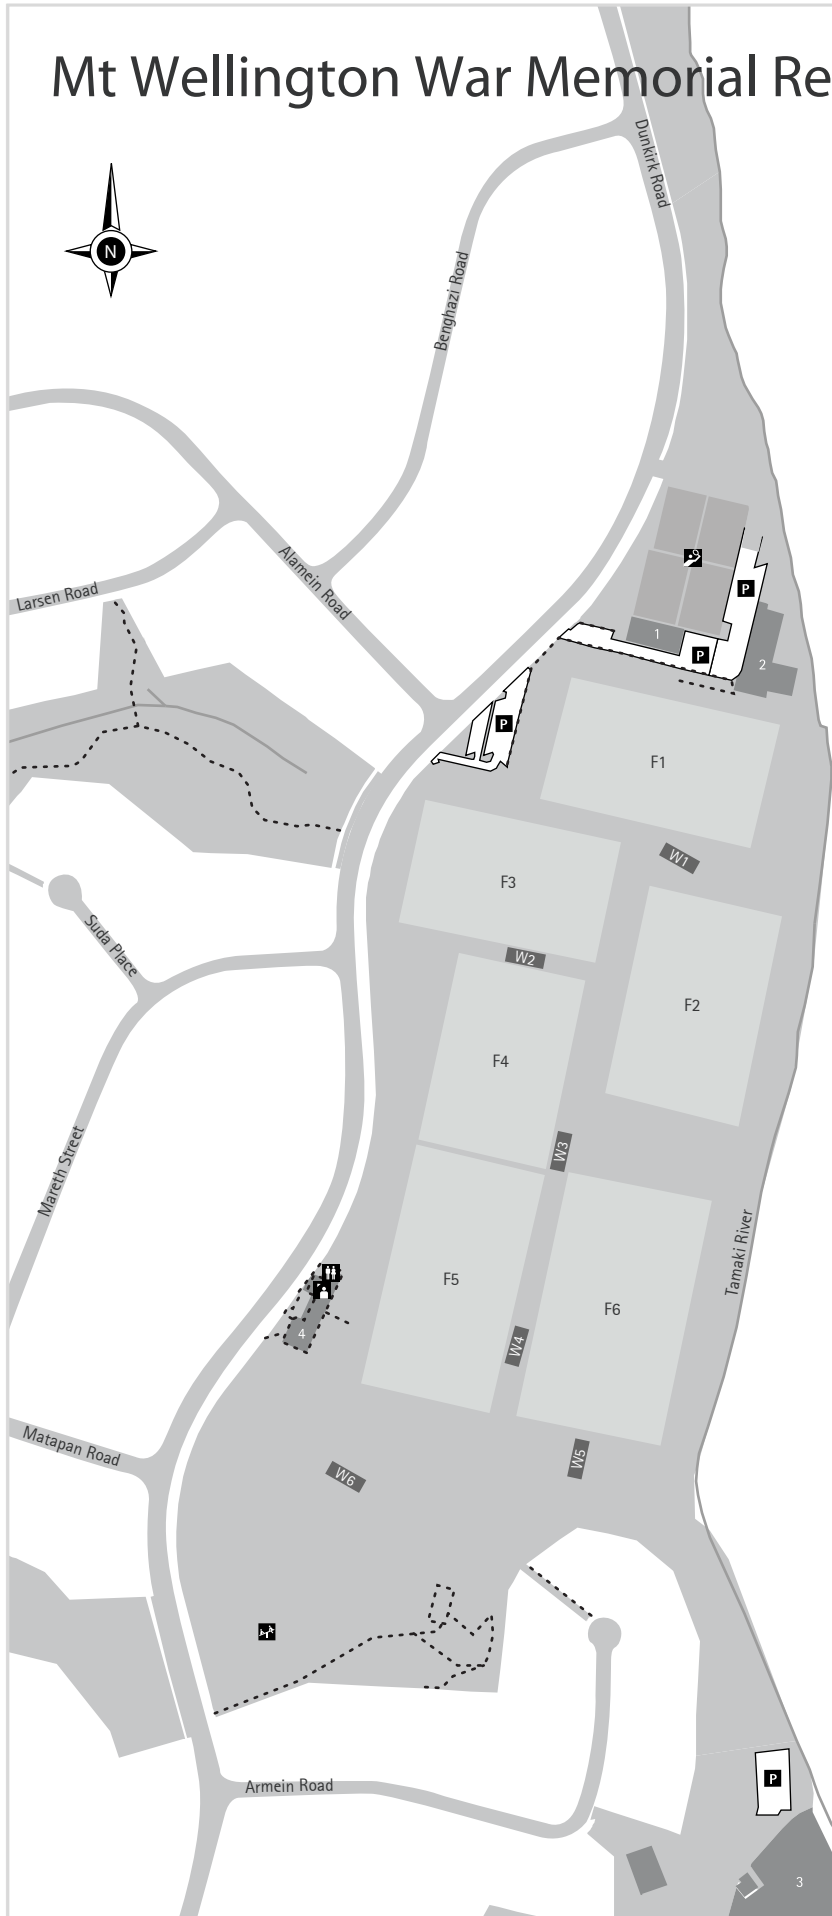

Mt Wellington War Memorial Reserve

Key

- Playing Fields
 - Cricket Wickets
 - Changing Room
 - Toilets
 - Parking
 - Tennis
 - Playground
 - Footpaths
 - River/Creek
-
- Mt Wellington Tennis Club
 - Tamaki Rugby Ftbl & Sports Club
 - Panmure Yachting & Boating Club
 - Community Centre