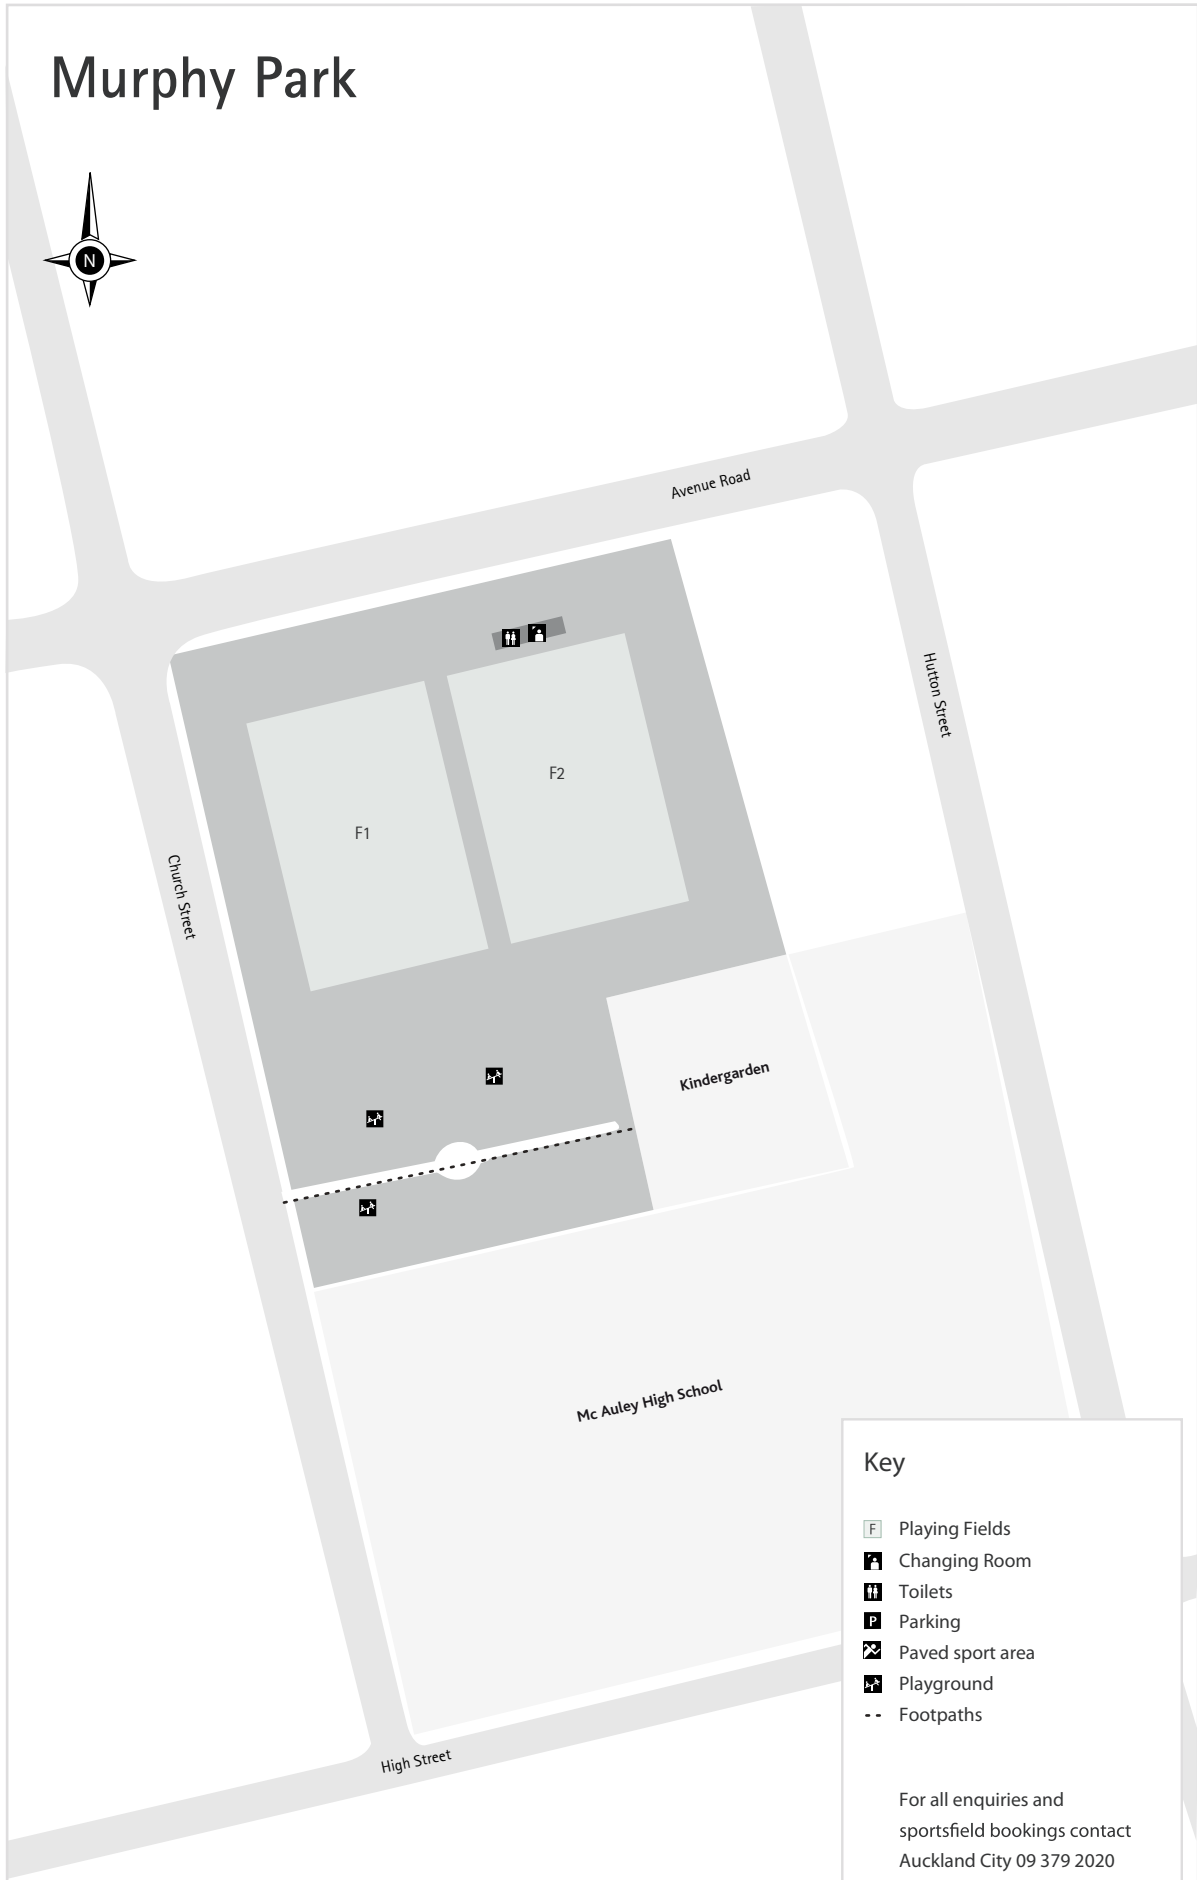

Murphy Park

Key

- Playing Fields
- Changing Room
- Toilets
- Parking
- Paved sport area
- Playground
- Footpaths

For all enquiries and sportsfield bookings contact Auckland City 09 379 2020