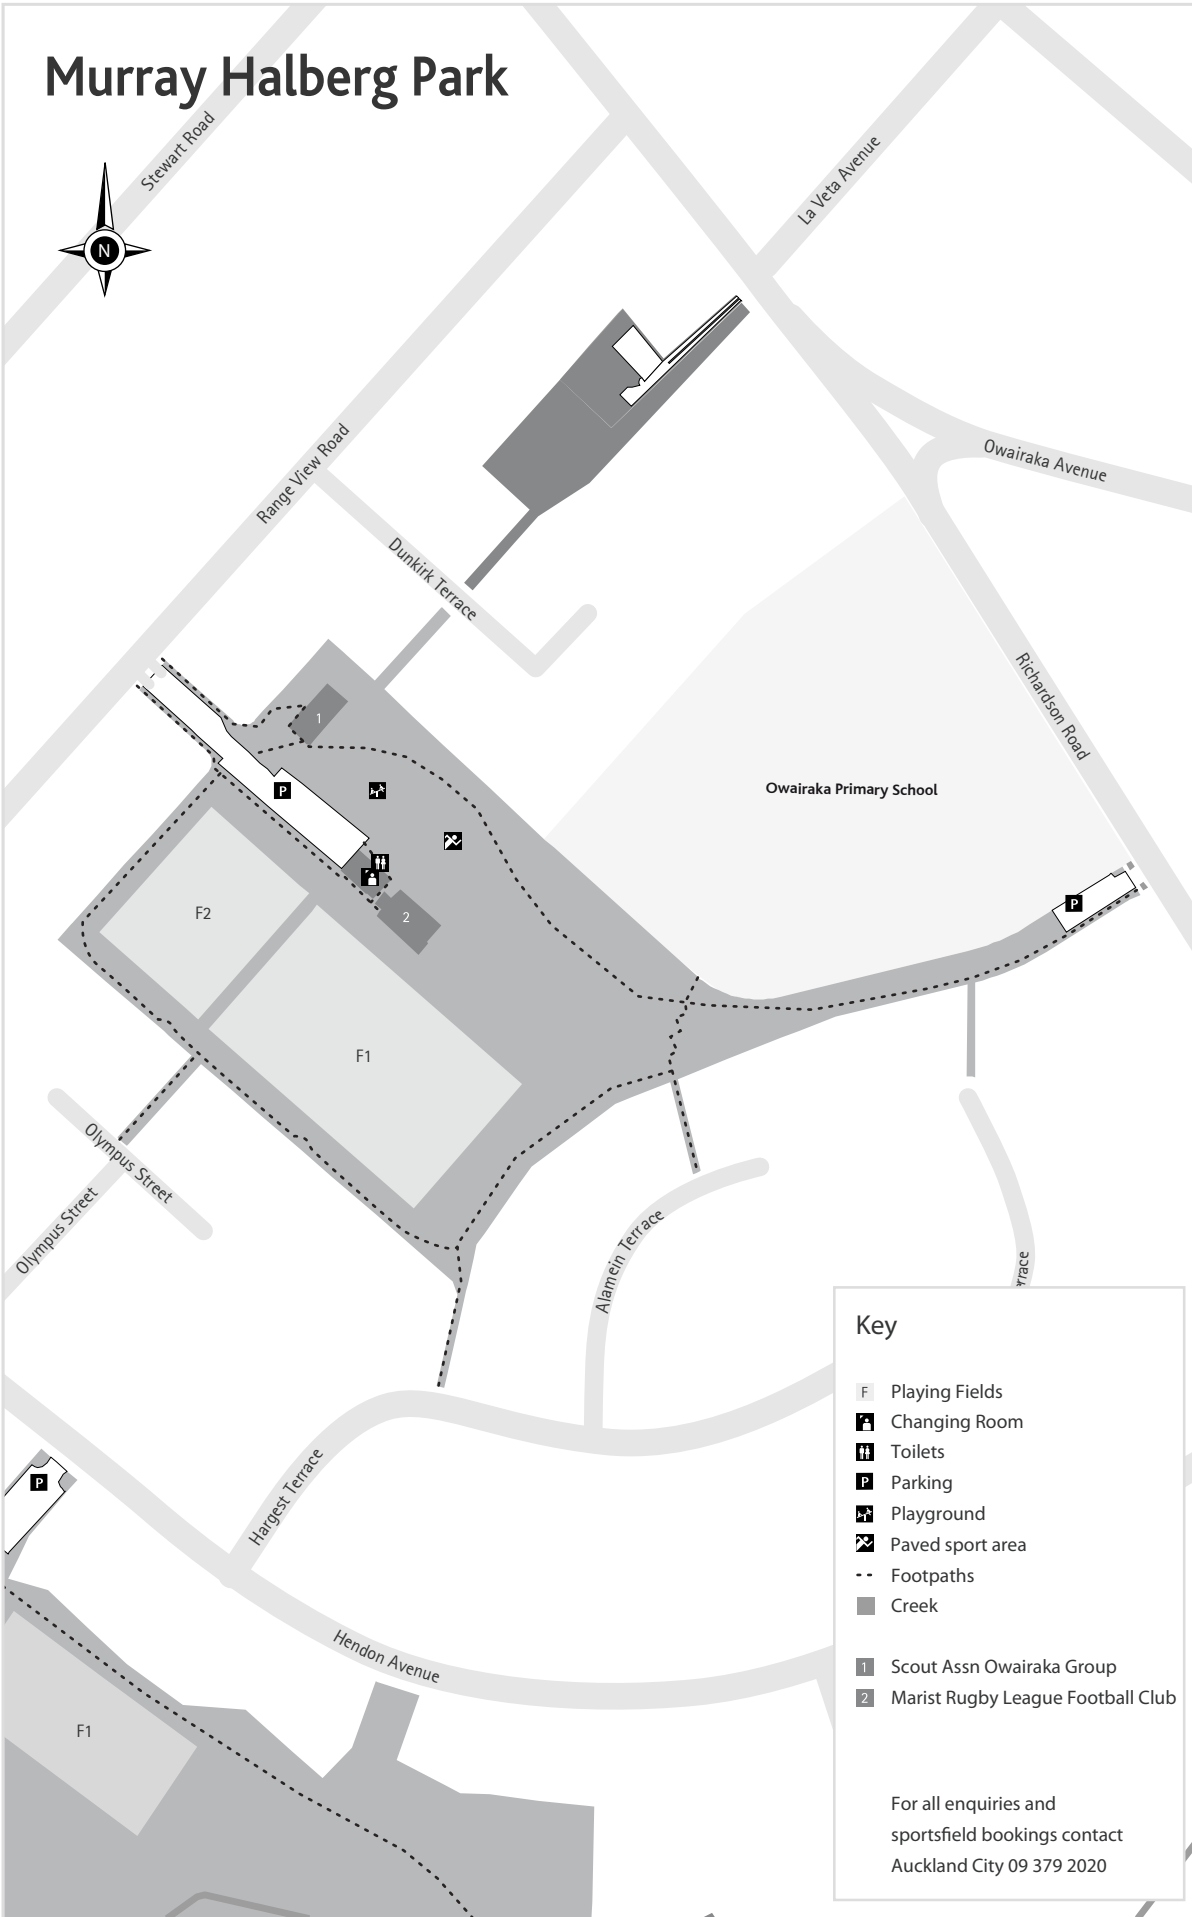

Murray Halberg Park

Key

- Playing Fields
- Changing Room
- Toilets
- Parking
- Playground
- Paved sport area
- Footpaths
- Creek
- Scout Assn Owaraka Group
- Marist Rugby League Football Club

For all enquiries and sportsfield bookings contact Auckland City 09 379 2020