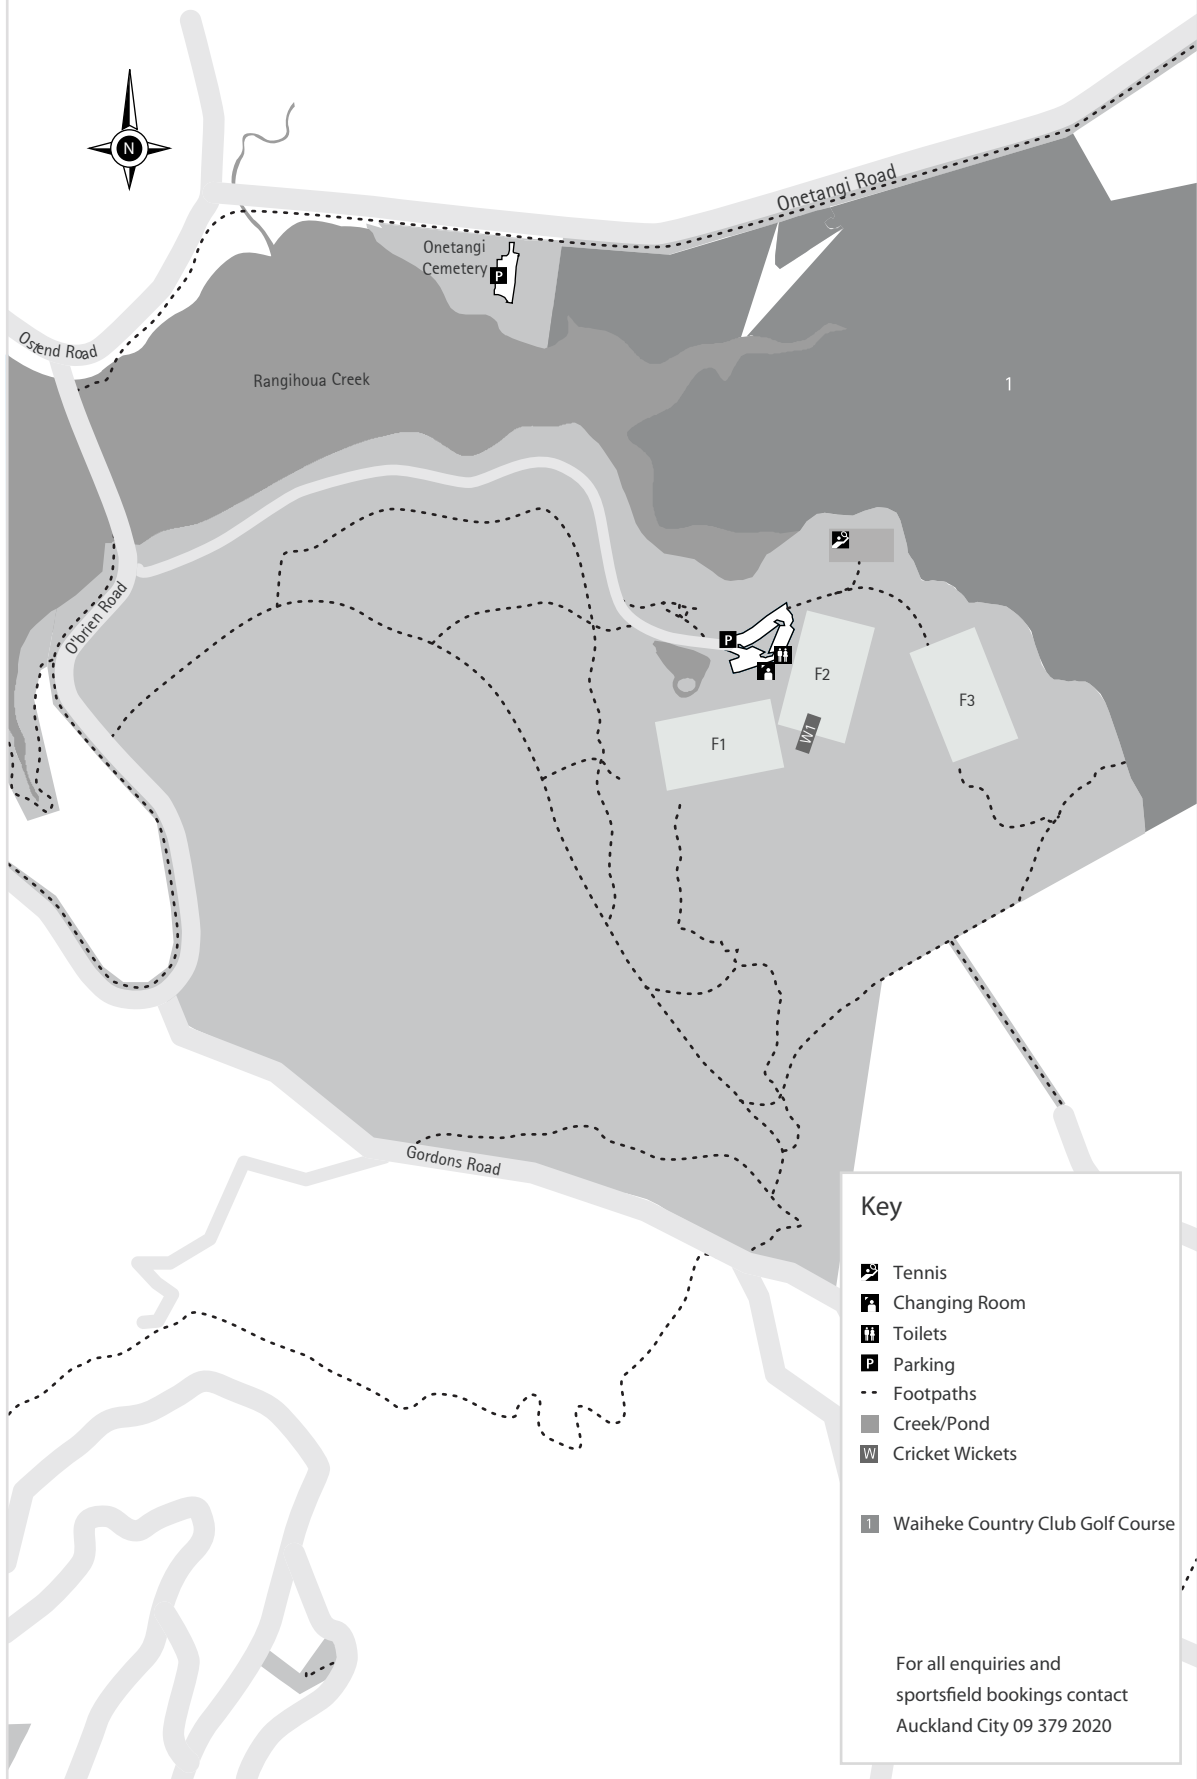

Onetangi Sports Park

Key

- Tennis
- Changing Room
- Toilets
- Parking
- Footpaths
- Creek/Pond
- Cricket Wickets
- 1 Waiheke Country Club Golf Course

For all enquiries and sportsfield bookings contact Auckland City 09 379 2020