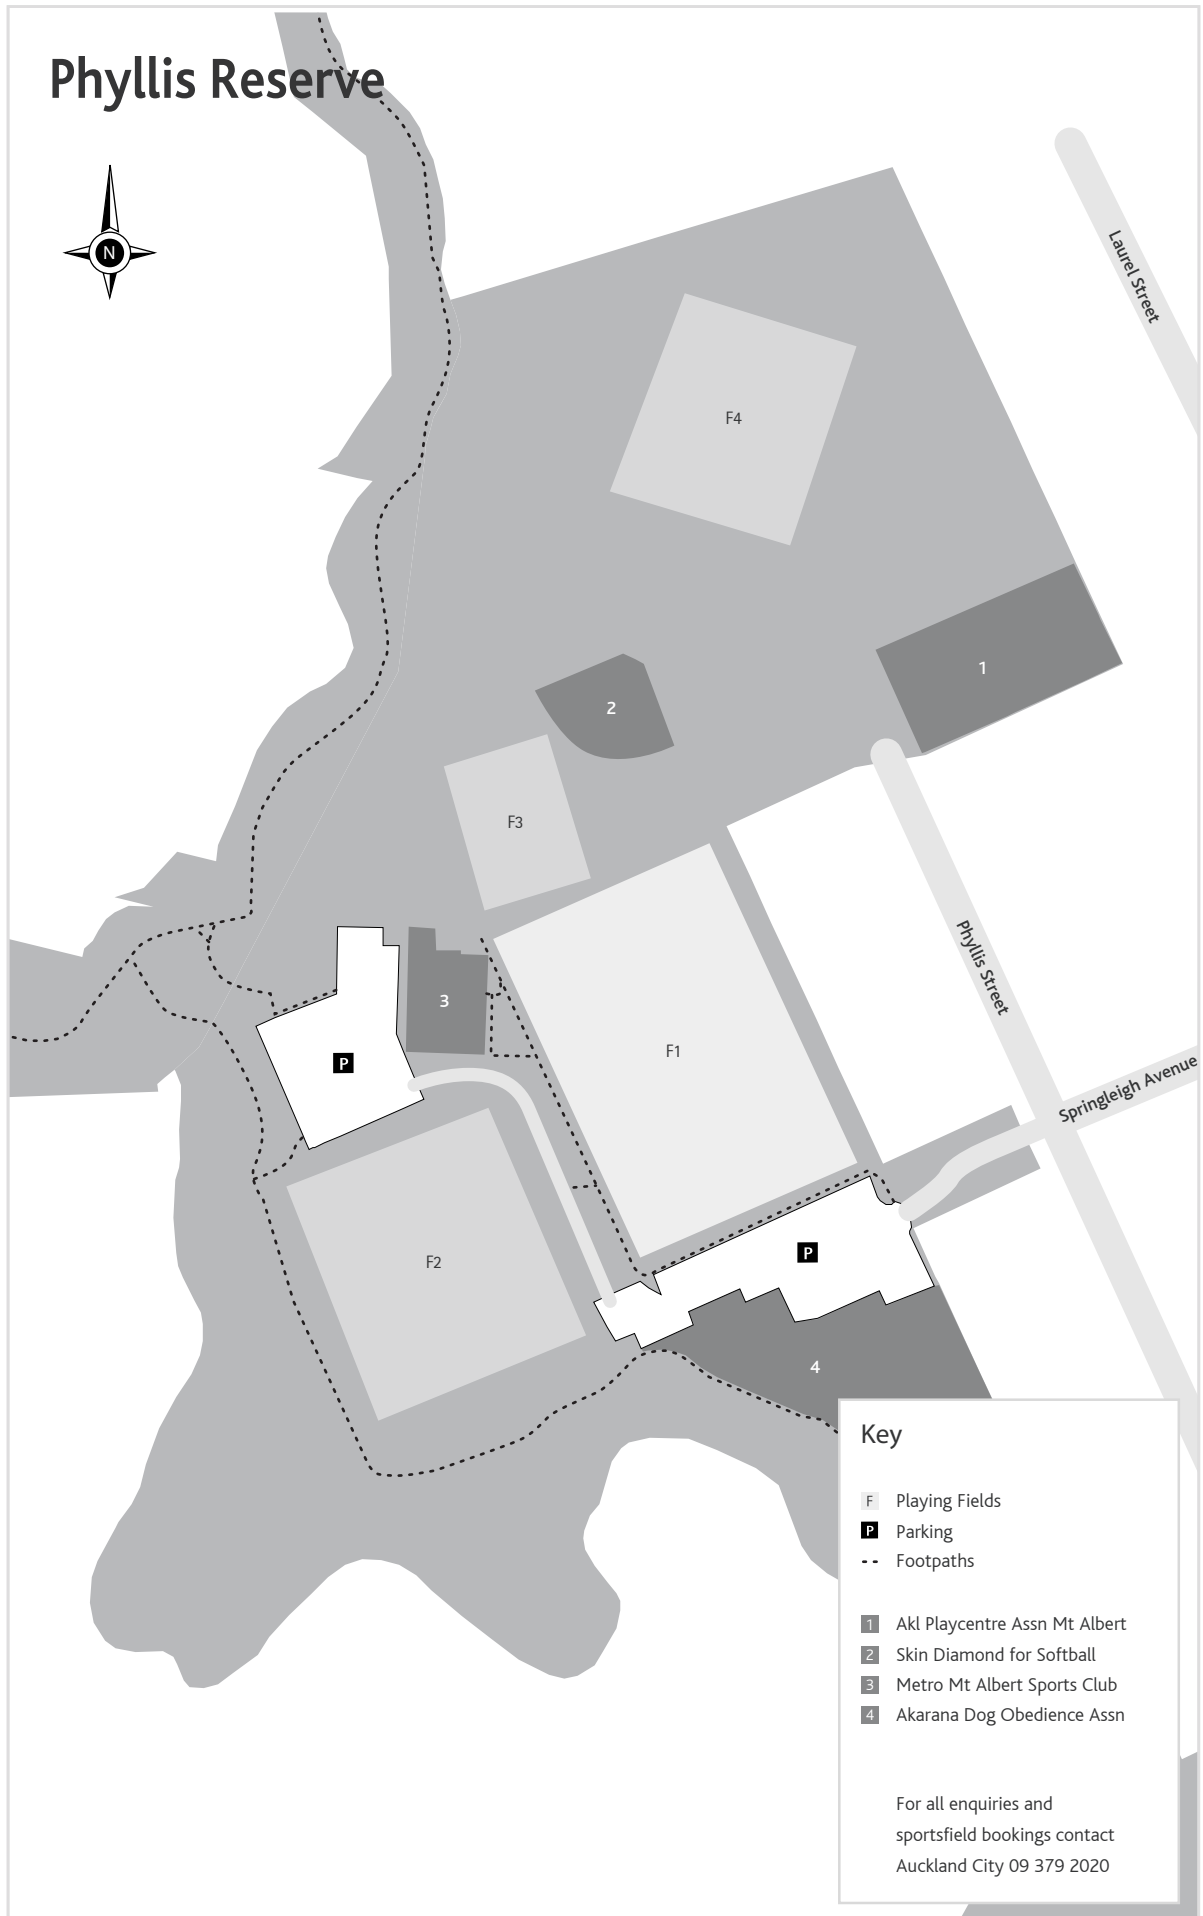

Phyllis Reserve

Key

- F Playing Fields
- P Parking
- - Footpaths
- 1 Akl Playcentre Assn Mt Albert
- 2 Skin Diamond for Softball
- 3 Metro Mt Albert Sports Club
- 4 Akarana Dog Obedience Assn

For all enquiries and sportsfield bookings contact Auckland City 09 379 2020