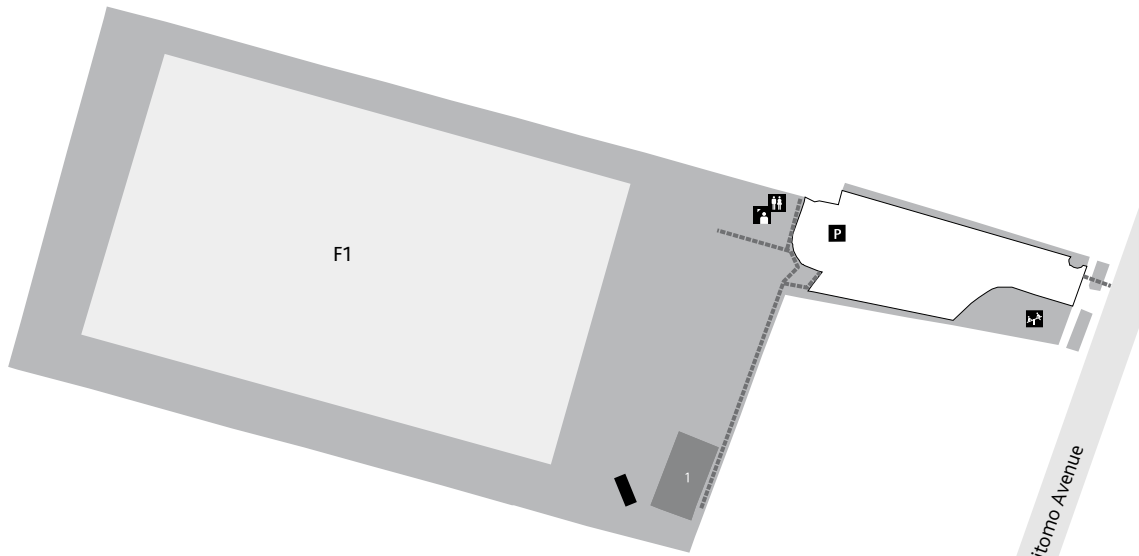

Pollard Park

Shackleton Road

Waitomo Avenue

Landscape Road

Kain Street

Key

- Playing Fields
- Changing Room
- Toilets
- Parking
- Cricket Nets
- Playground
- Footpaths
- Scout Assn Balmoral Group

For all enquiries and sportsfield bookings contact Auckland City 09 379 2020