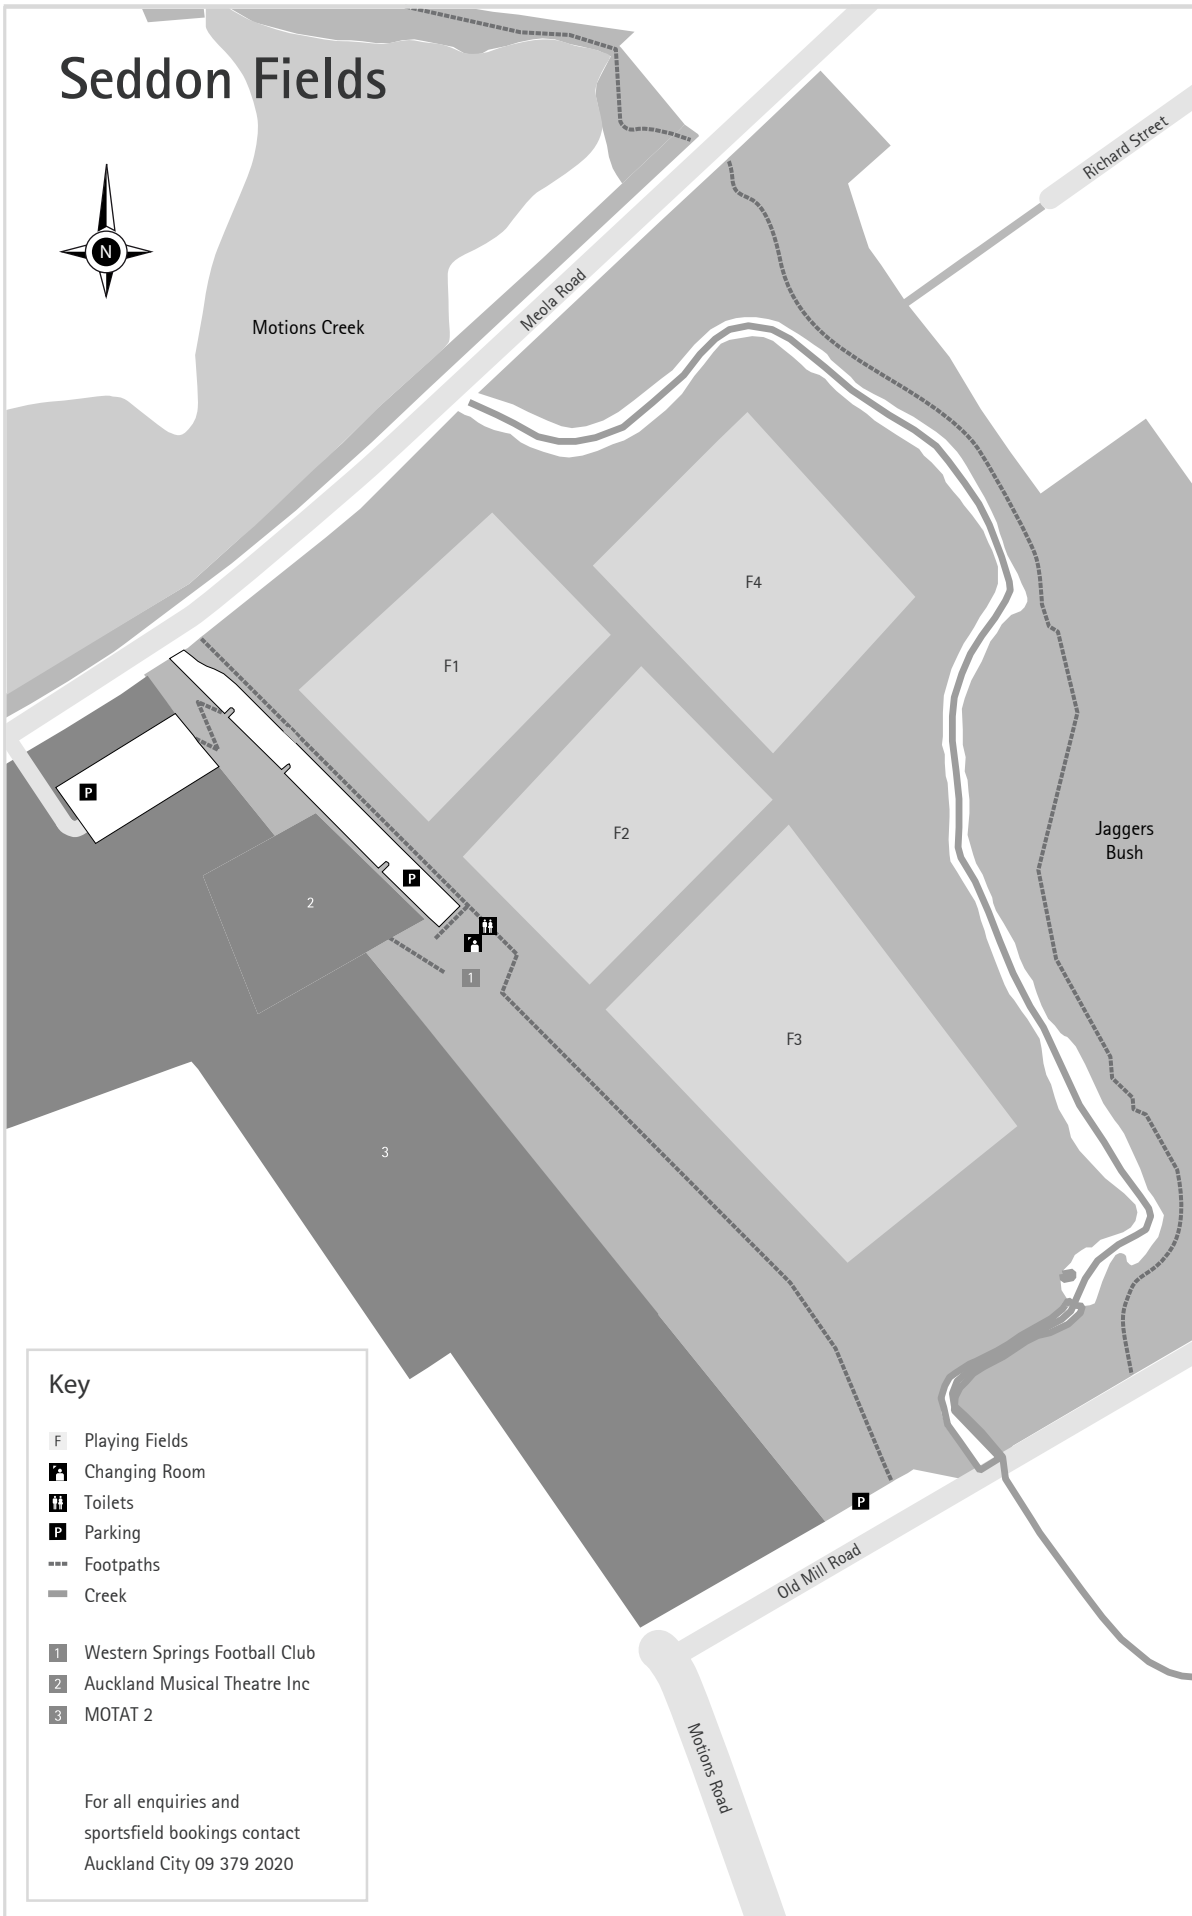

Seddon Fields

Key

- F Playing Fields
- A Changing Room
- T Toilets
- P Parking
- Footpaths
- Creek

- 1 Western Springs Football Club
- 2 Auckland Musical Theatre Inc
- 3 MOTAT 2

For all enquiries and sportsfield bookings contact Auckland City 09 379 2020