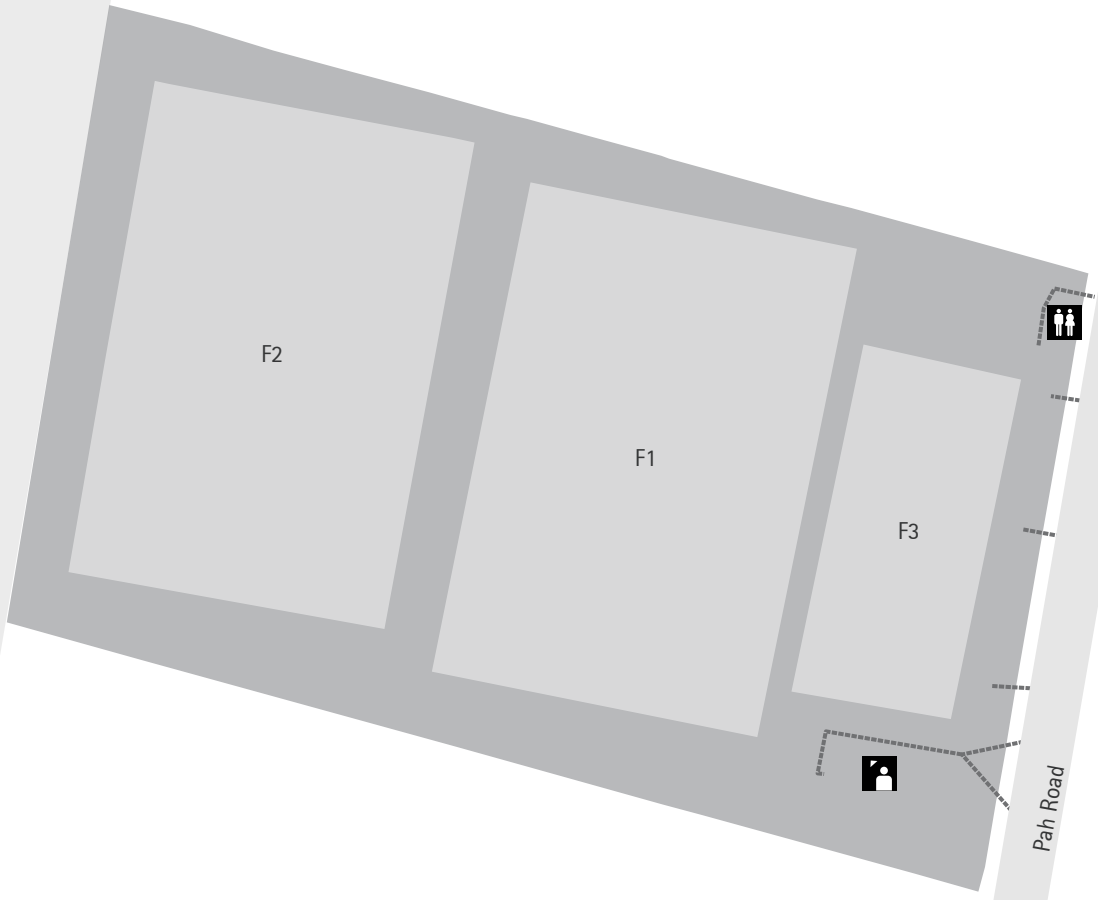

Seymour Park

Marcellin College

Mt Albert Road

Key

- F Playing Fields
- Changing Room
- Toilets
- Footpaths

For all enquiries and sportsfield bookings contact Auckland City 09 379 2020