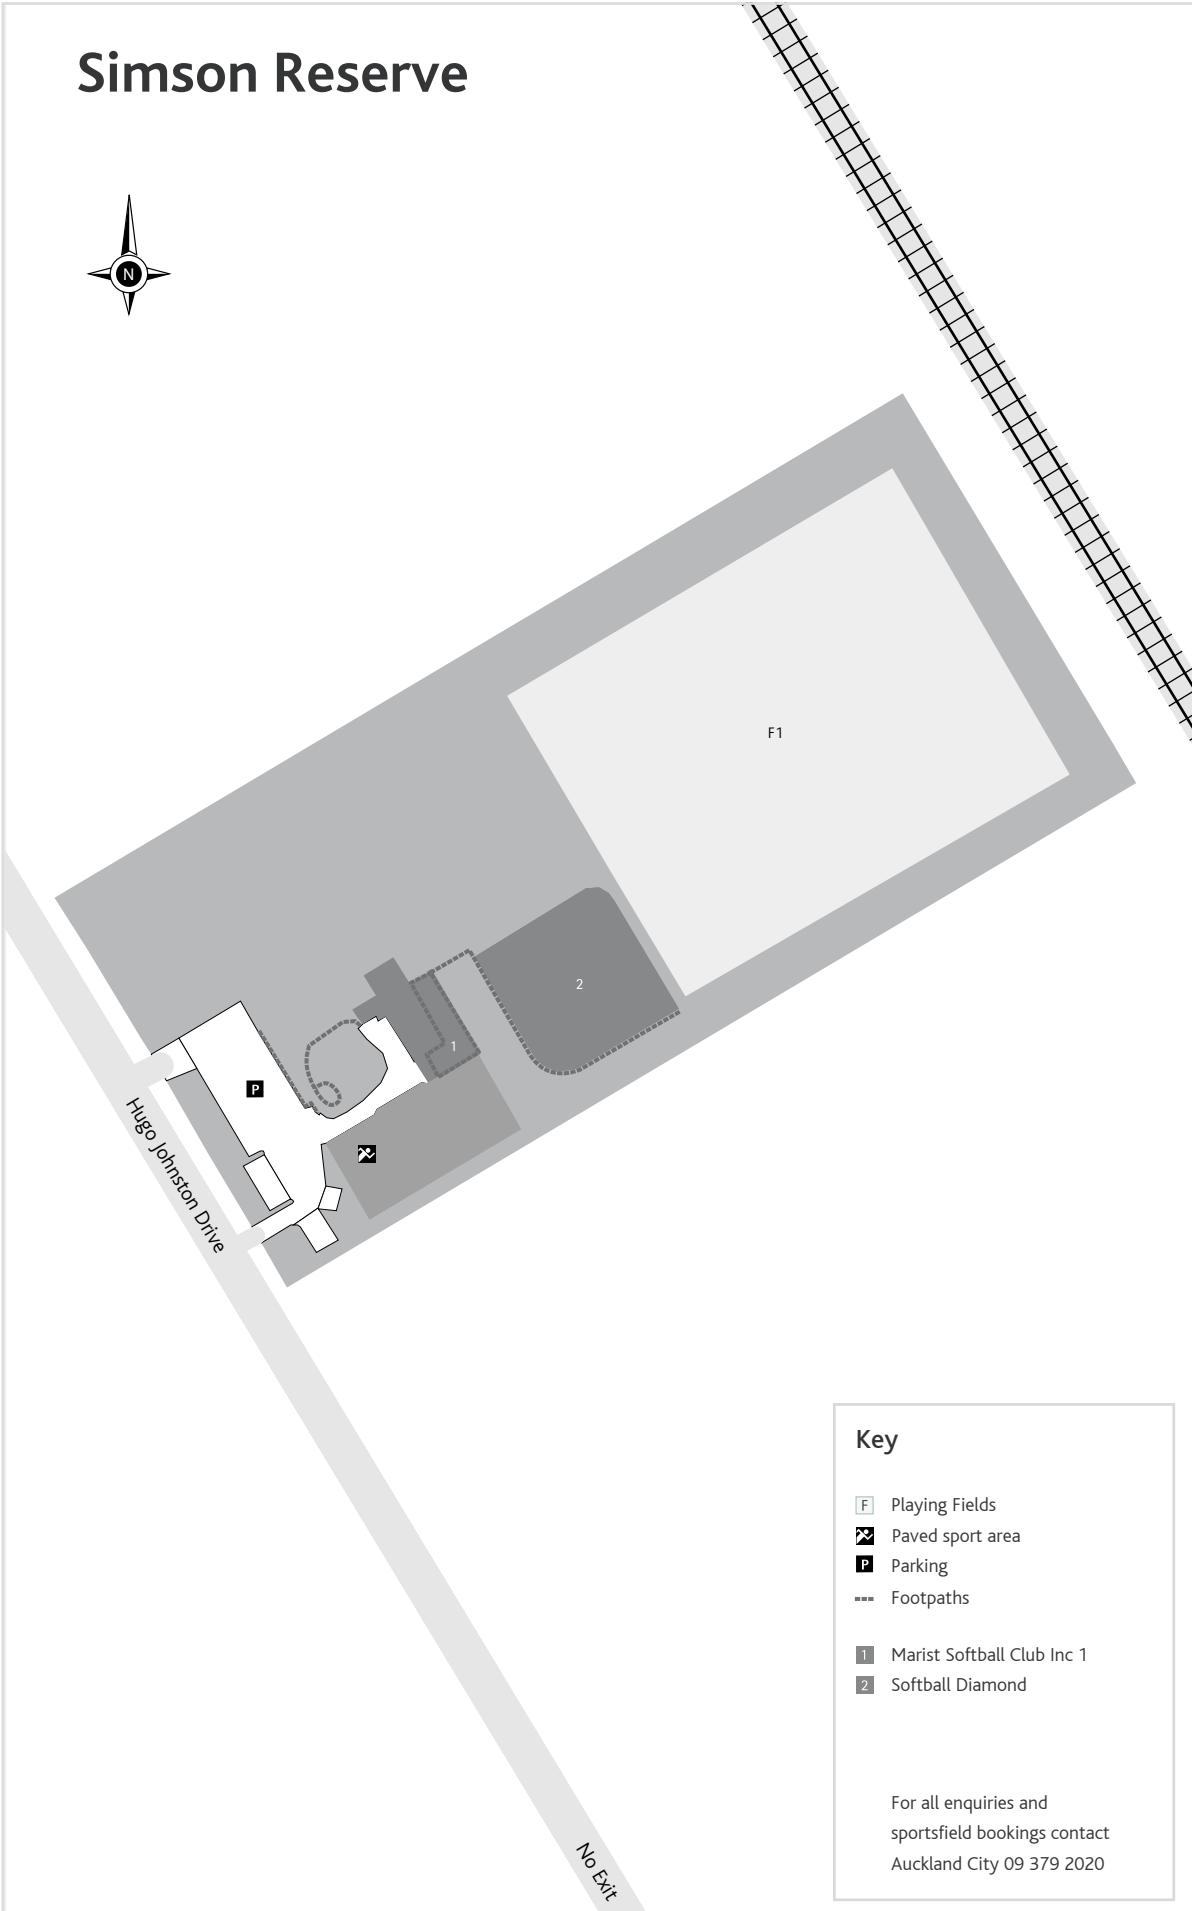

Simson Reserve

Key

-  Playing Fields
-  Paved sport area
-  Parking
-  Footpaths
-  Marist Softball Club Inc 1
-  Softball Diamond

For all enquiries and
sportsfield bookings contact
Auckland City 09 379 2020