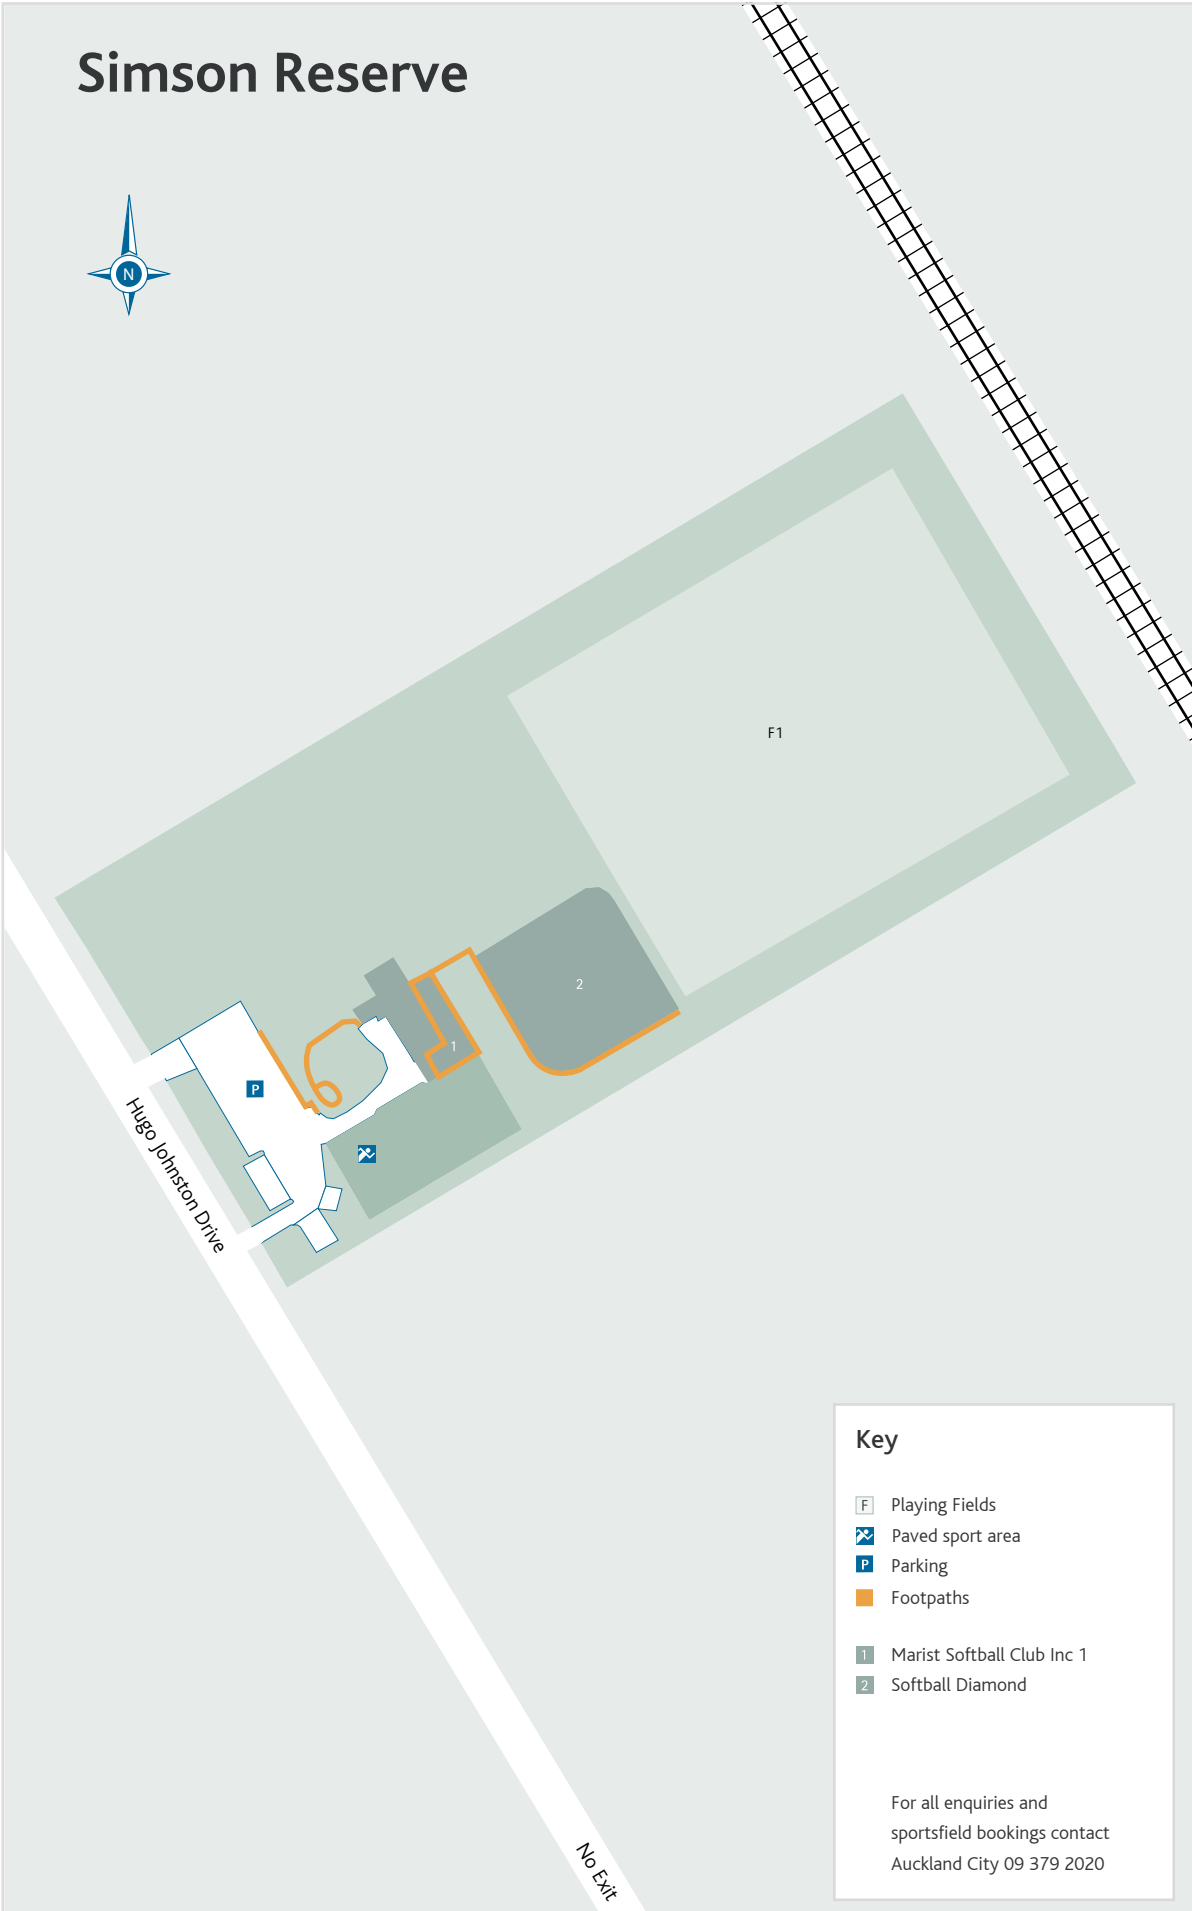

Simson Reserve

Key

- Playing Fields
- Paved sport area
- Parking
- Footpaths
- Marist Softball Club Inc 1
- Softball Diamond

For all enquiries and sportsfield bookings contact Auckland City 09 379 2020