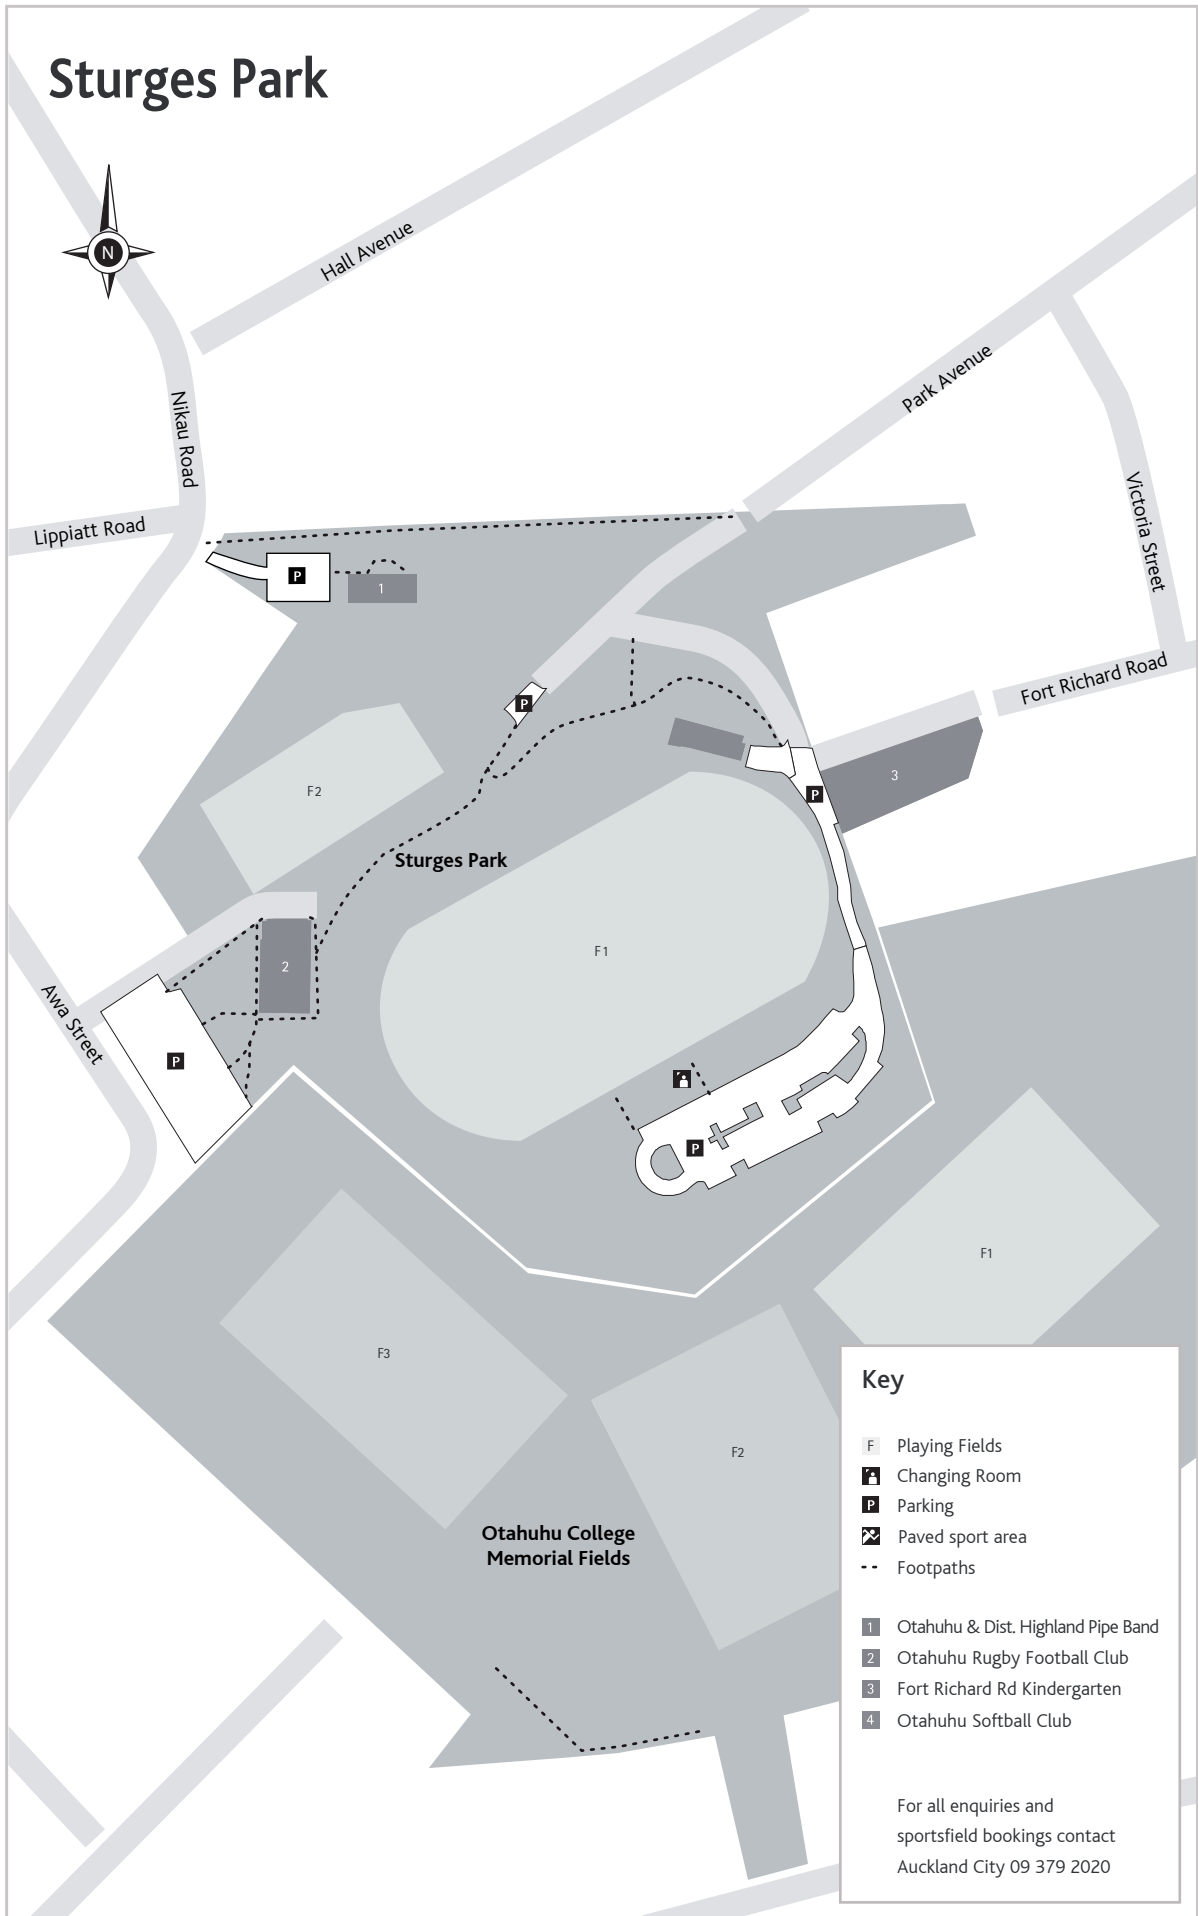

Sturges Park

Key

- F Playing Fields
 - A Changing Room
 - P Parking
 - S Paved sport area
 - Footpaths
-
- 1 Otahuhu & Dist. Highland Pipe Band
 - 2 Otahuhu Rugby Football Club
 - 3 Fort Richard Rd Kindergarten
 - 4 Otahuhu Softball Club