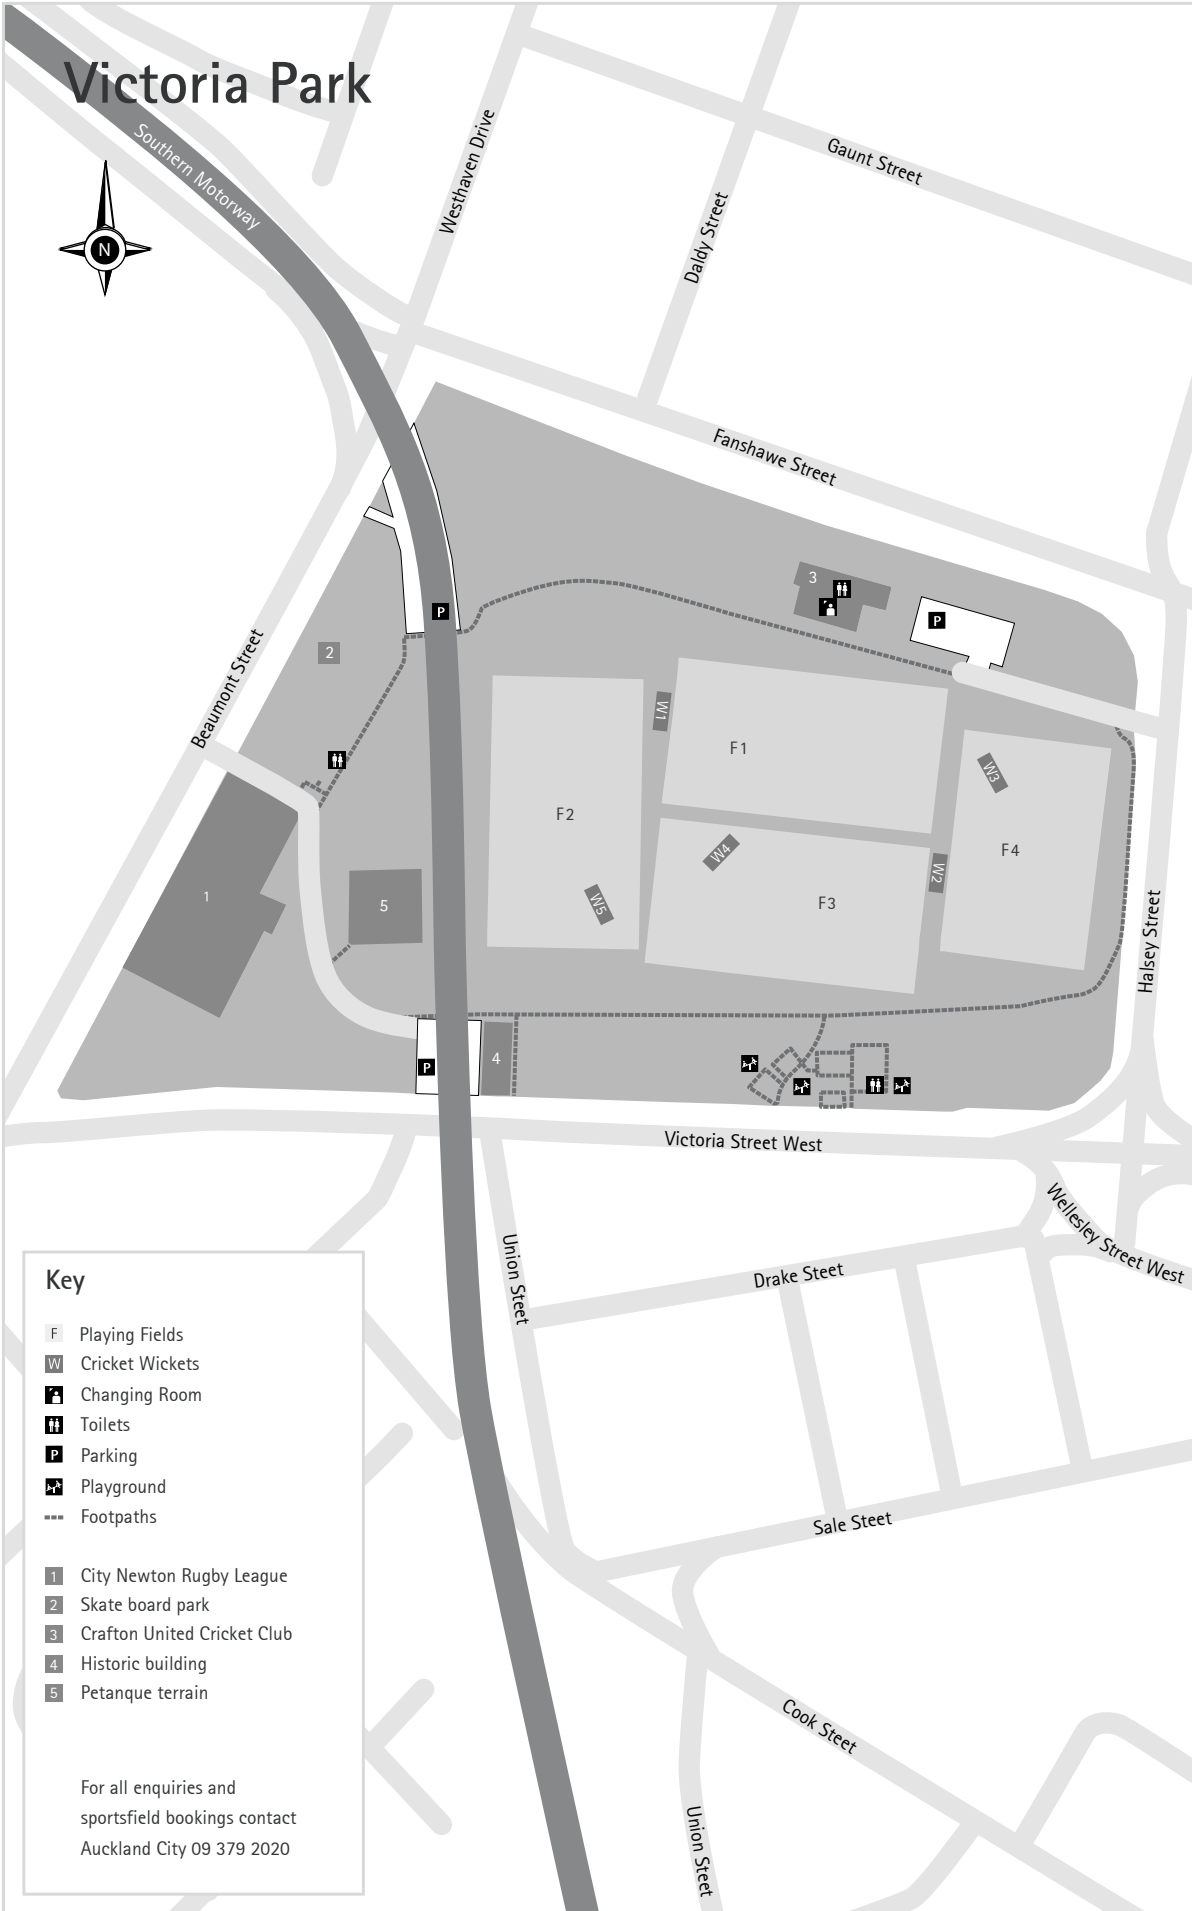

Victoria Park

Key

- Playing Fields
- Cricket Wickets
- Changing Room
- Toilets
- Parking
- Playground
- Footpaths

- City Newton Rugby League
- Skate board park
- Crafton United Cricket Club
- Historic building
- Petanque terrain