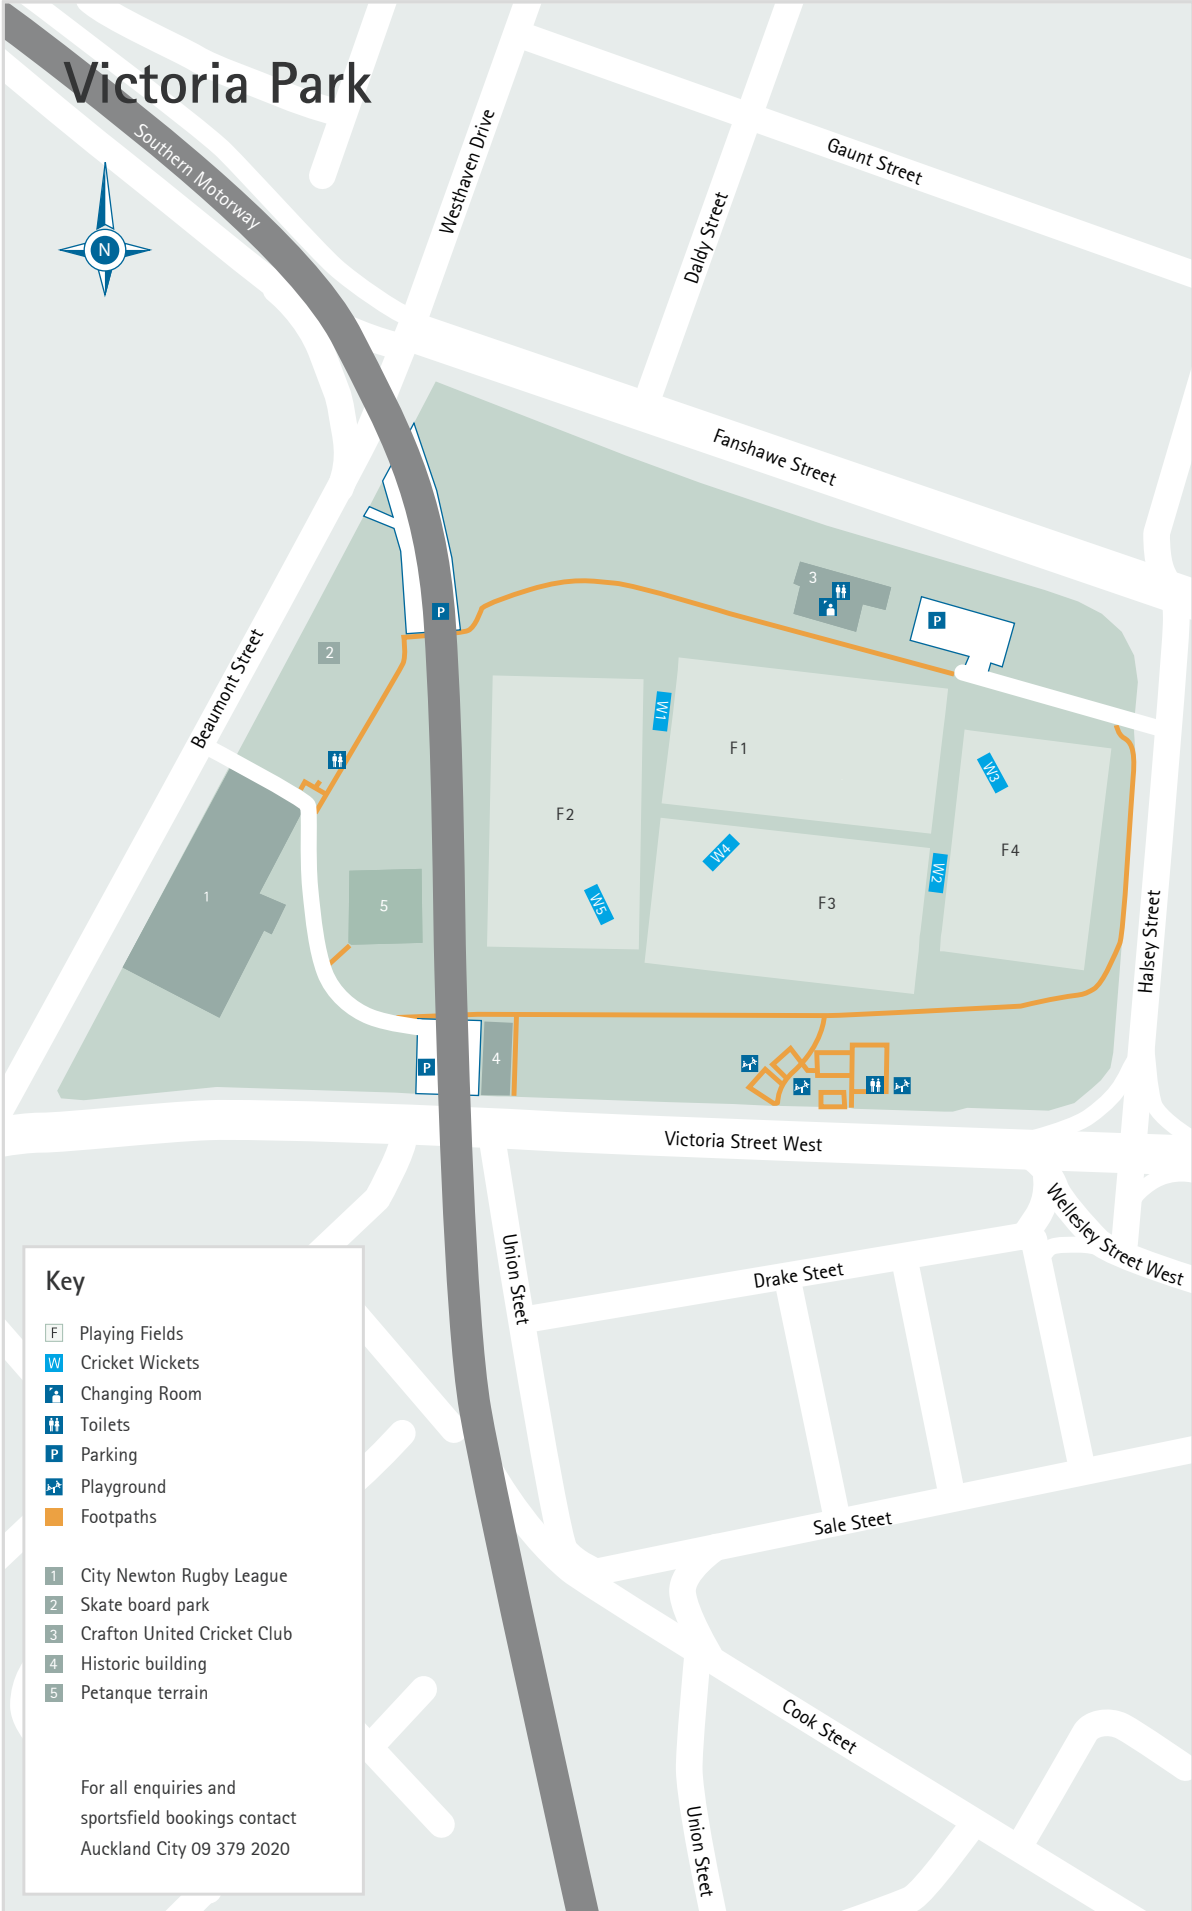

Victoria Park

Key

- Playing Fields
- Cricket Wickets
- Changing Room
- Toilets
- Parking
- Playground
- Footpaths

- 1 City Newton Rugby League
- 2 Skate board park
- 3 Crafton United Cricket Club
- 4 Historic building
- 5 Petanque terrain