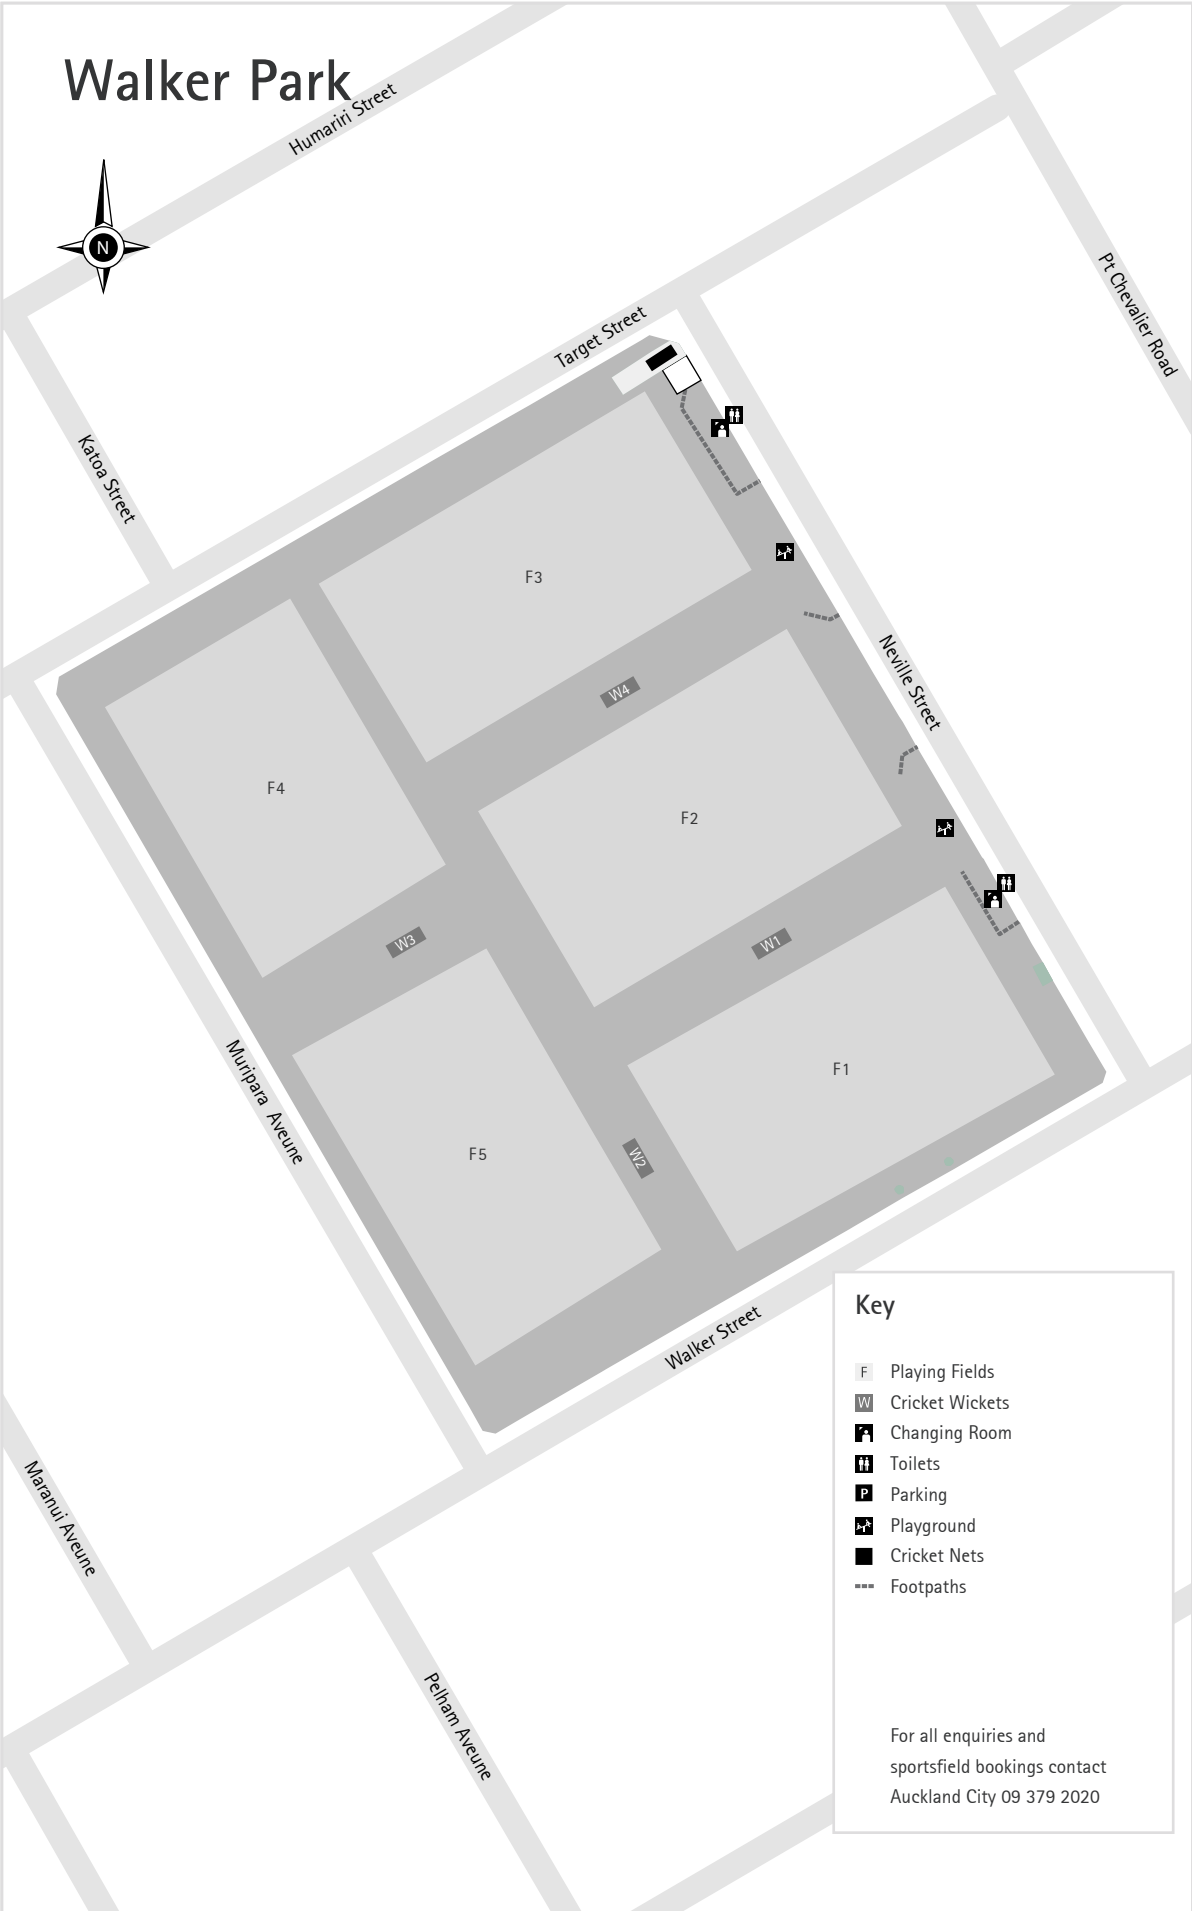

Walker Park

Key

- F Playing Fields
- W Cricket Wickets
- A Changing Room
- T Toilets
- P Parking
- P-A Playground
- Cricket Nets
- Footpaths

For all enquiries and sportsfield bookings contact Auckland City 09 379 2020