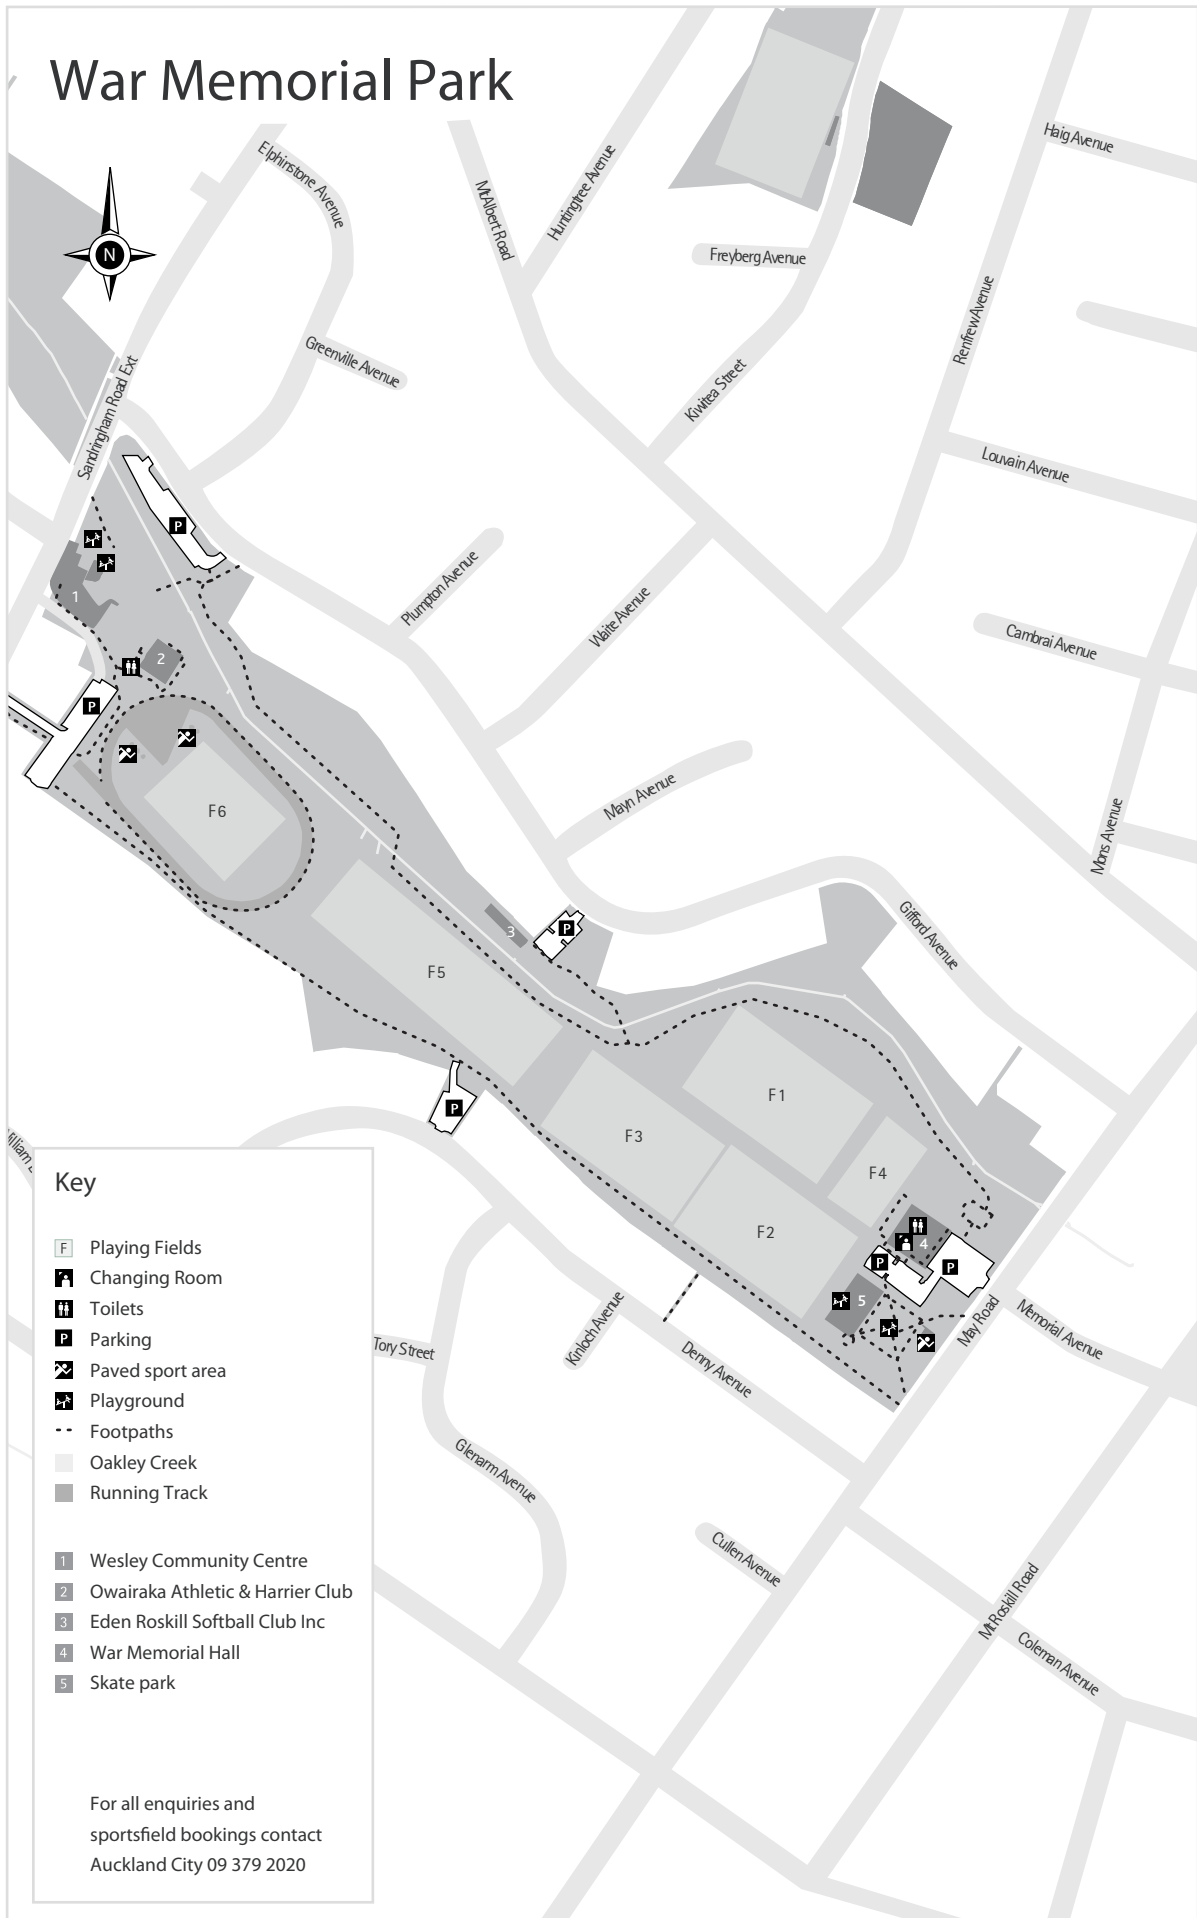

War Memorial Park

Key

- Playing Fields
- Changing Room
- Toilets
- Parking
- Paved sport area
- Playground
- Footpaths
- Oakley Creek
- Running Track

- Wesley Community Centre
- Owairaka Athletic & Harrier Club
- Eden Roskill Softball Club Inc
- War Memorial Hall
- Skate park