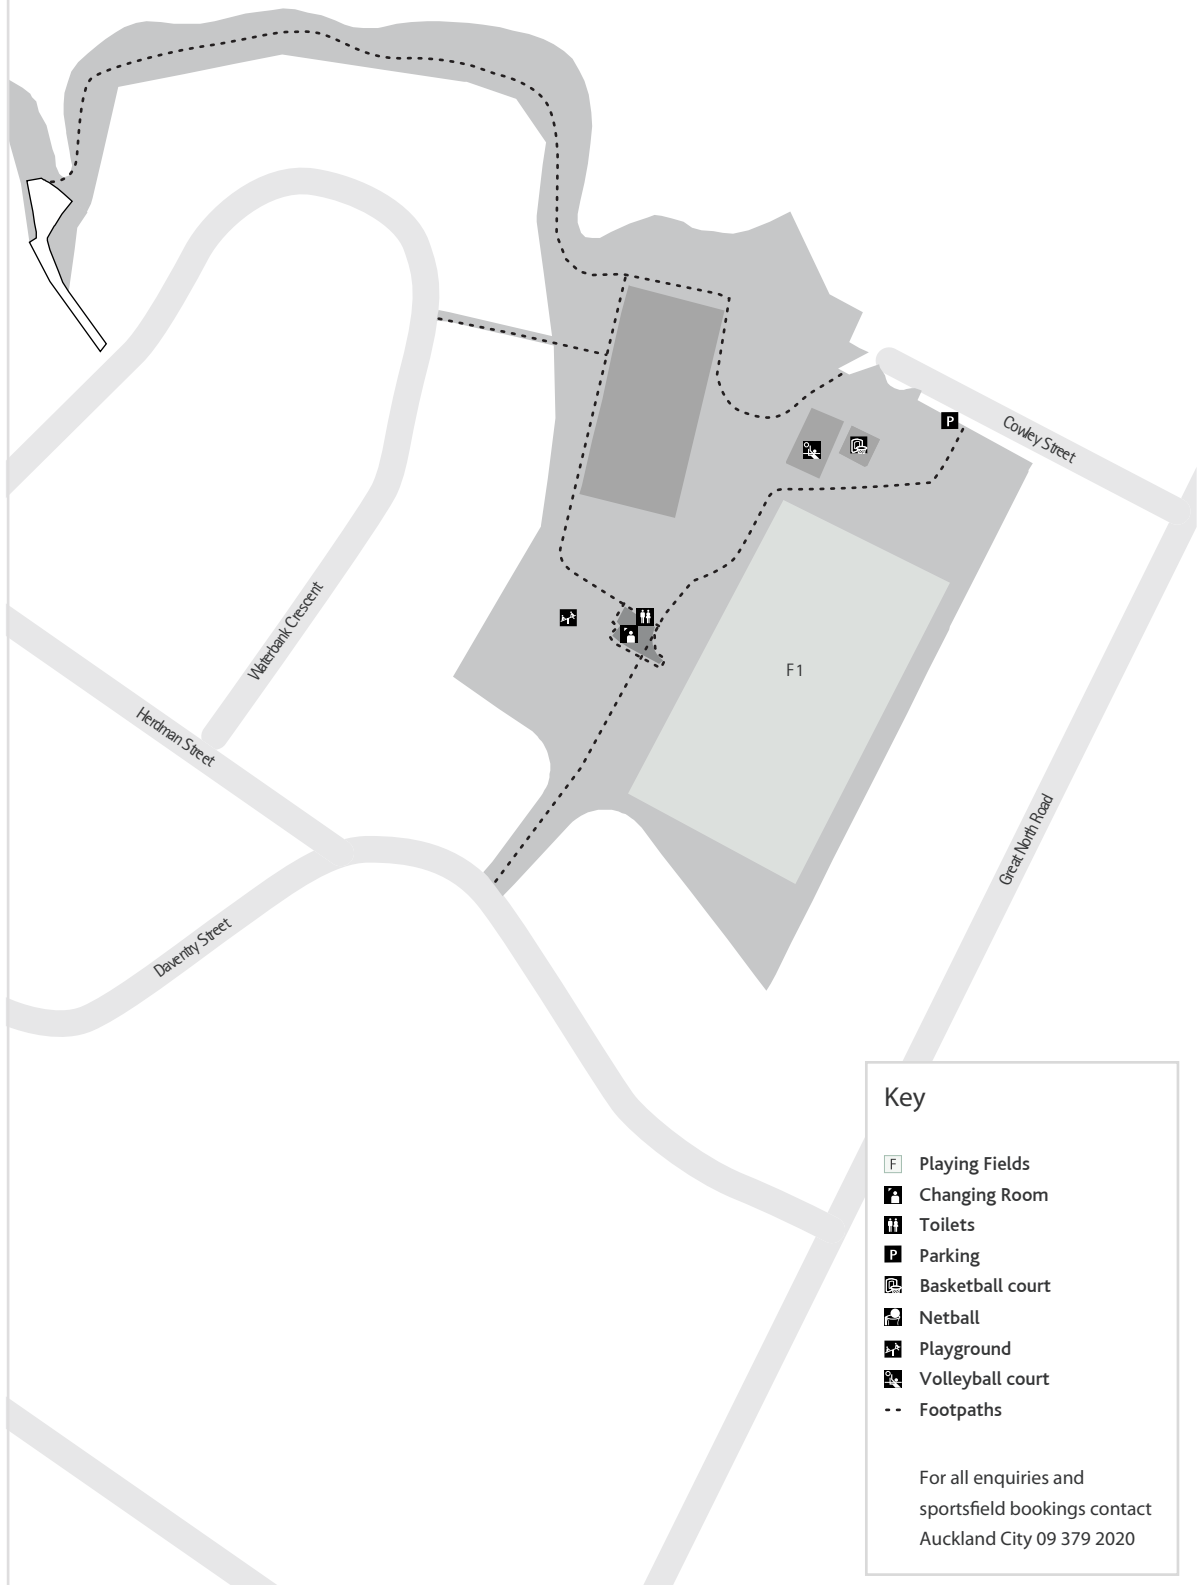

Waterview Park

Key

- Playing Fields
- Changing Room
- Toilets
- Parking
- Basketball court
- Netball
- Playground
- Volleyball court
- Footpaths

For all enquiries and sportsfield bookings contact Auckland City 09 379 2020