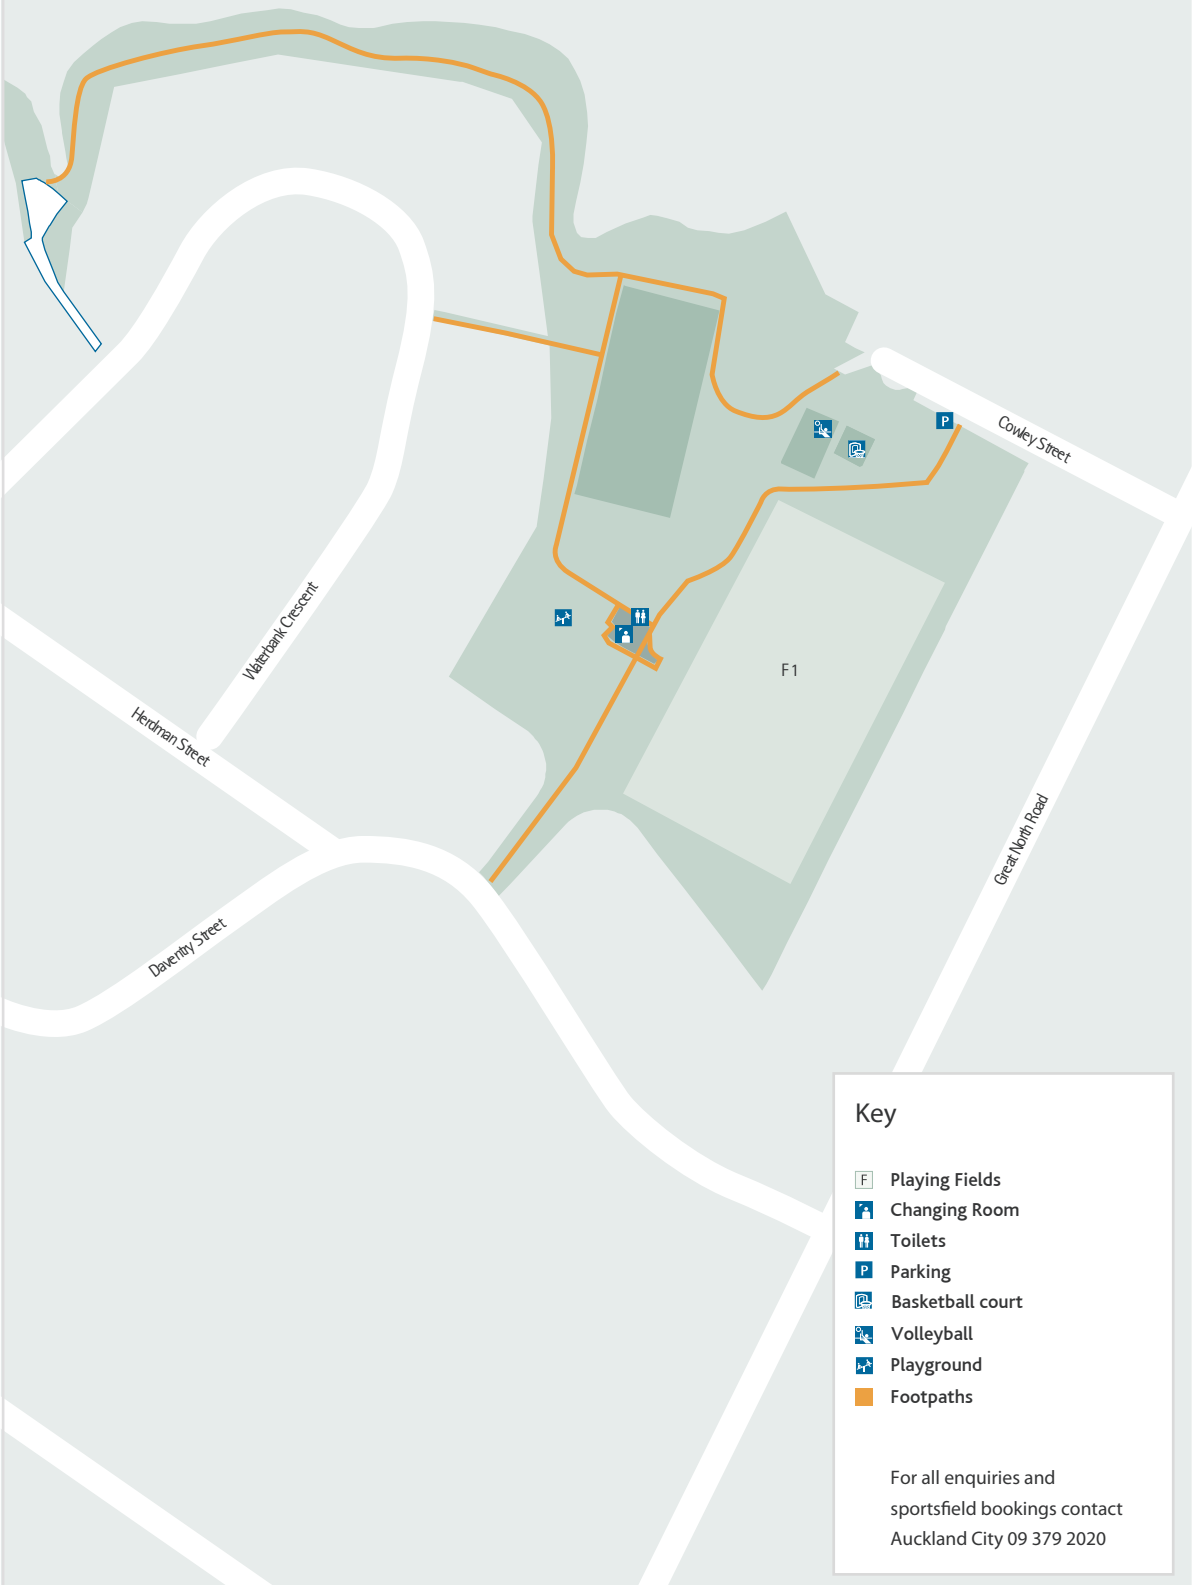

Waterview Park

Key

- F Playing Fields
- Changing Room
- Toilets
- P Parking
- Basketball court
- Volleyball
- Playground
- Footpaths

For all enquiries and sportsfield bookings contact Auckland City 09 379 2020