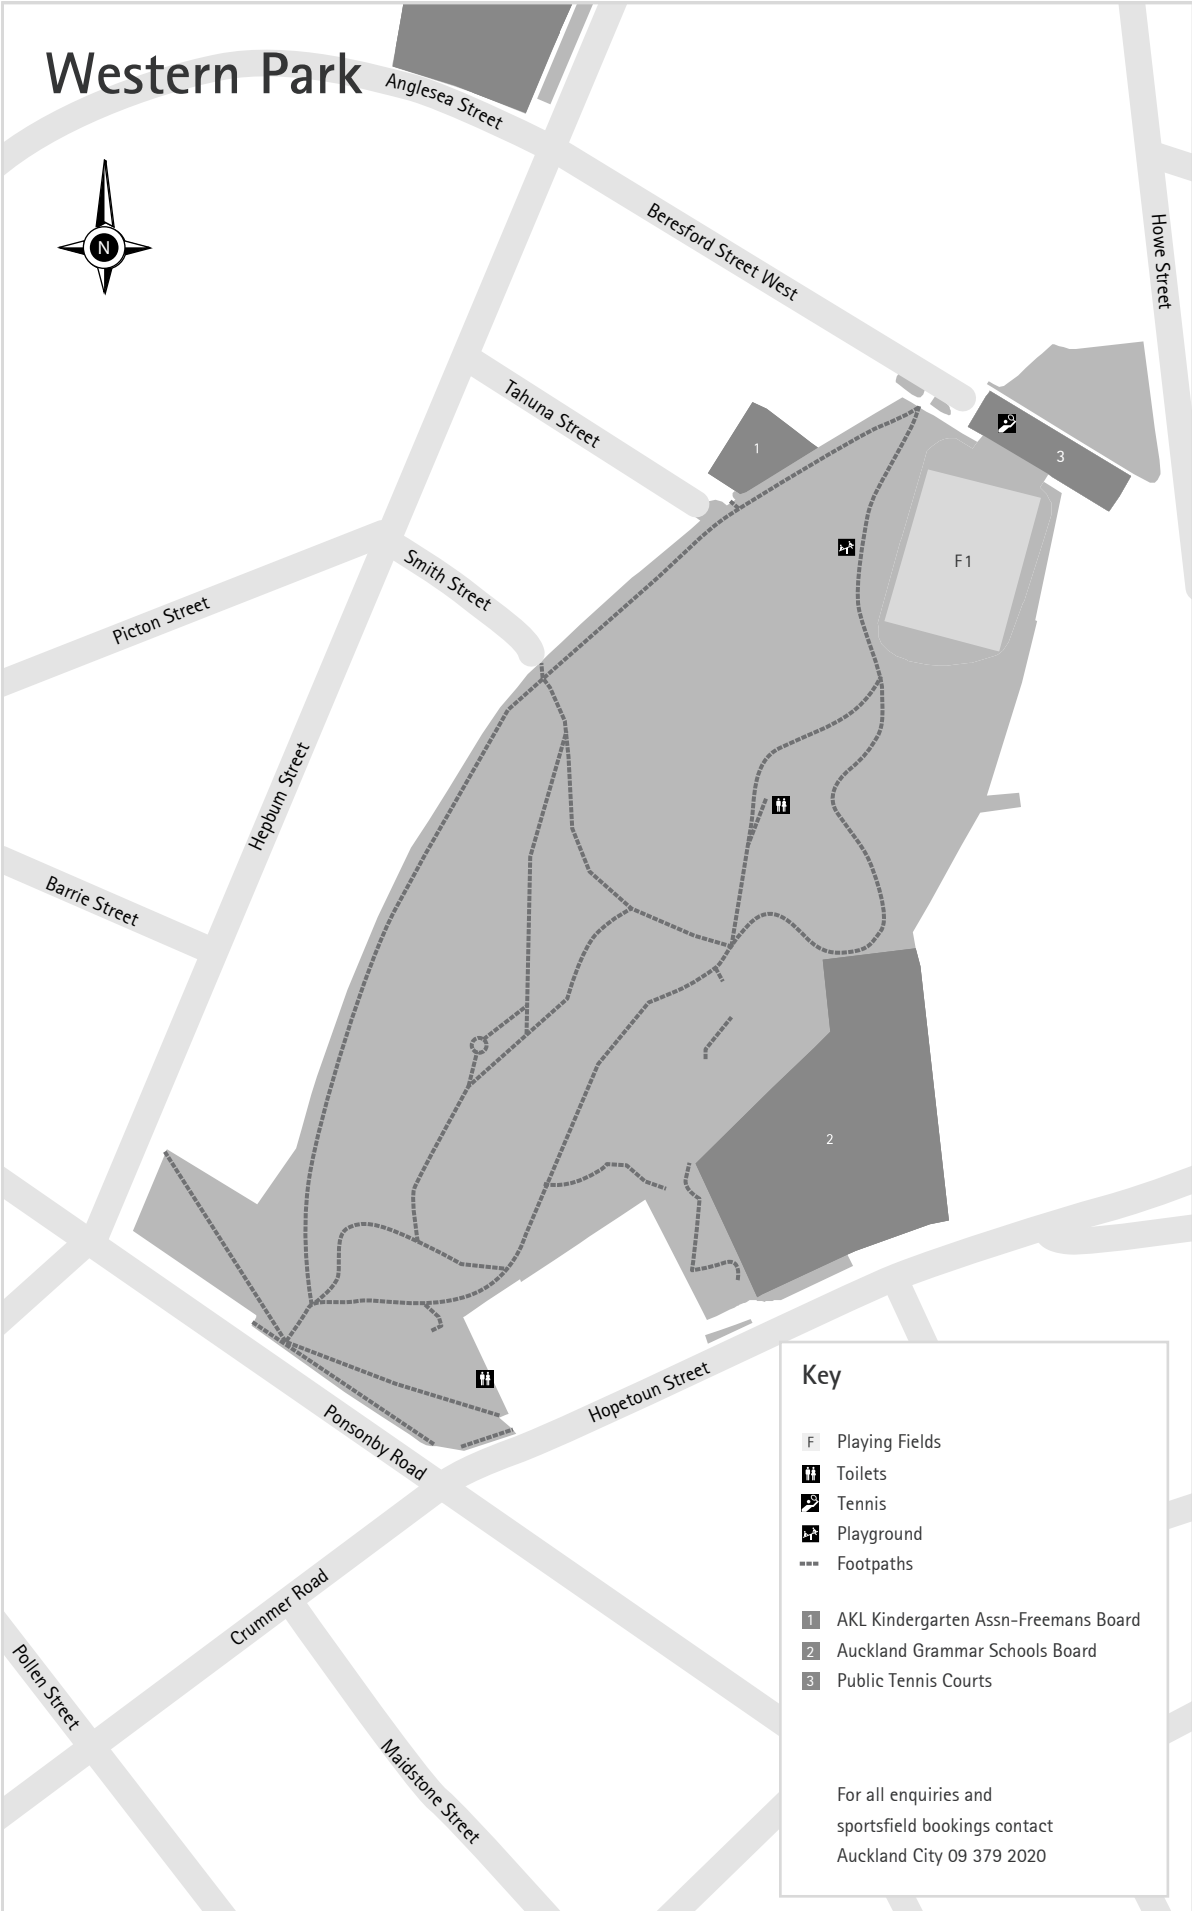

# Western Park

**Key**

- Playing Fields
- Toilets
- Tennis
- Playground
- Footpaths

- 1** AKL Kindergarten Assn-Freemans Board
- 2** Auckland Grammar Schools Board
- 3** Public Tennis Courts

For all enquiries and sportsfield bookings contact Auckland City 09 379 2020