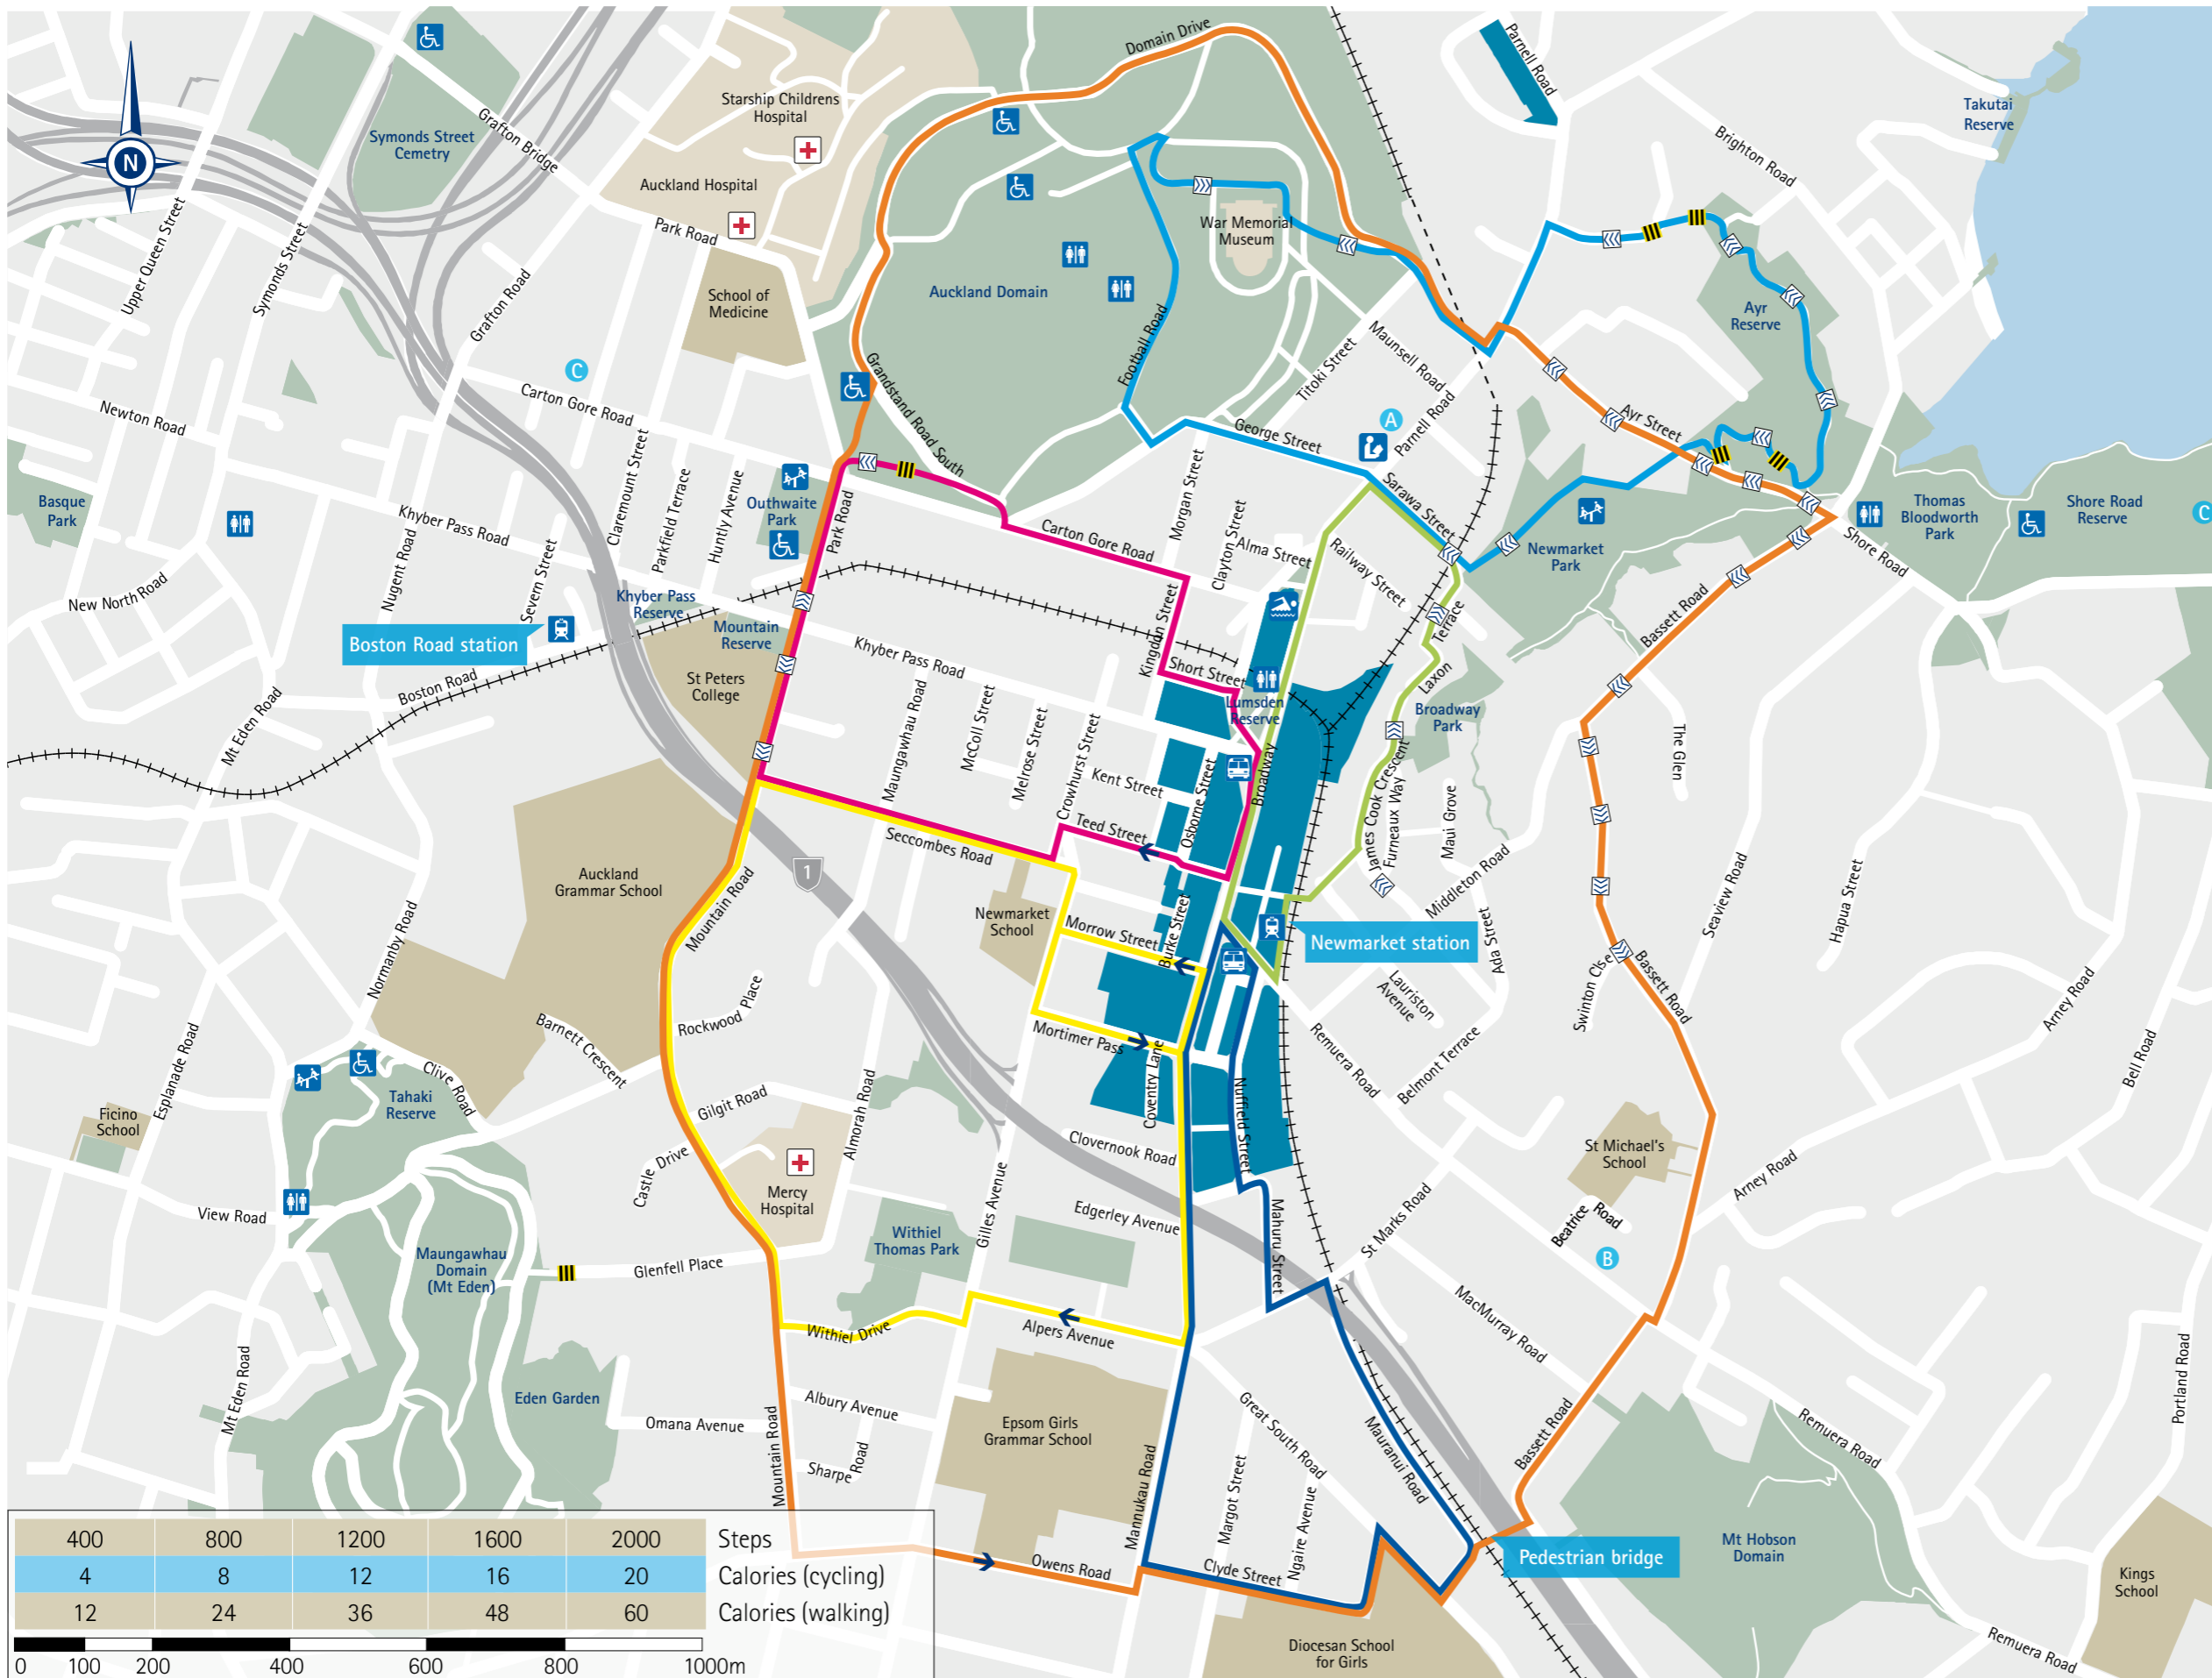

# Be Active in Newmarket

ALL THAT  
LOW LAND  
+ HIGH SKY +  
WIDE WATER

## Key

- Public toilets
- Wheelchair accessible toilets
- Major bus stops
- Train station
- Parnell Library
- Olympic pools and fitness centre
- Parnell community centre
- Community of St Lukes
- Outhwaite House
- Playground
- Railway line
- Motorway
- Town centre/shops
- School
- Park and reserve
- Hospital
- Steps
- Steep gradient
- One way street

## Destination routes

- Route 1
- Route 2
- Route 3
- Route 4

## Recreational routes

- Pedestrian route
- Cyclist route