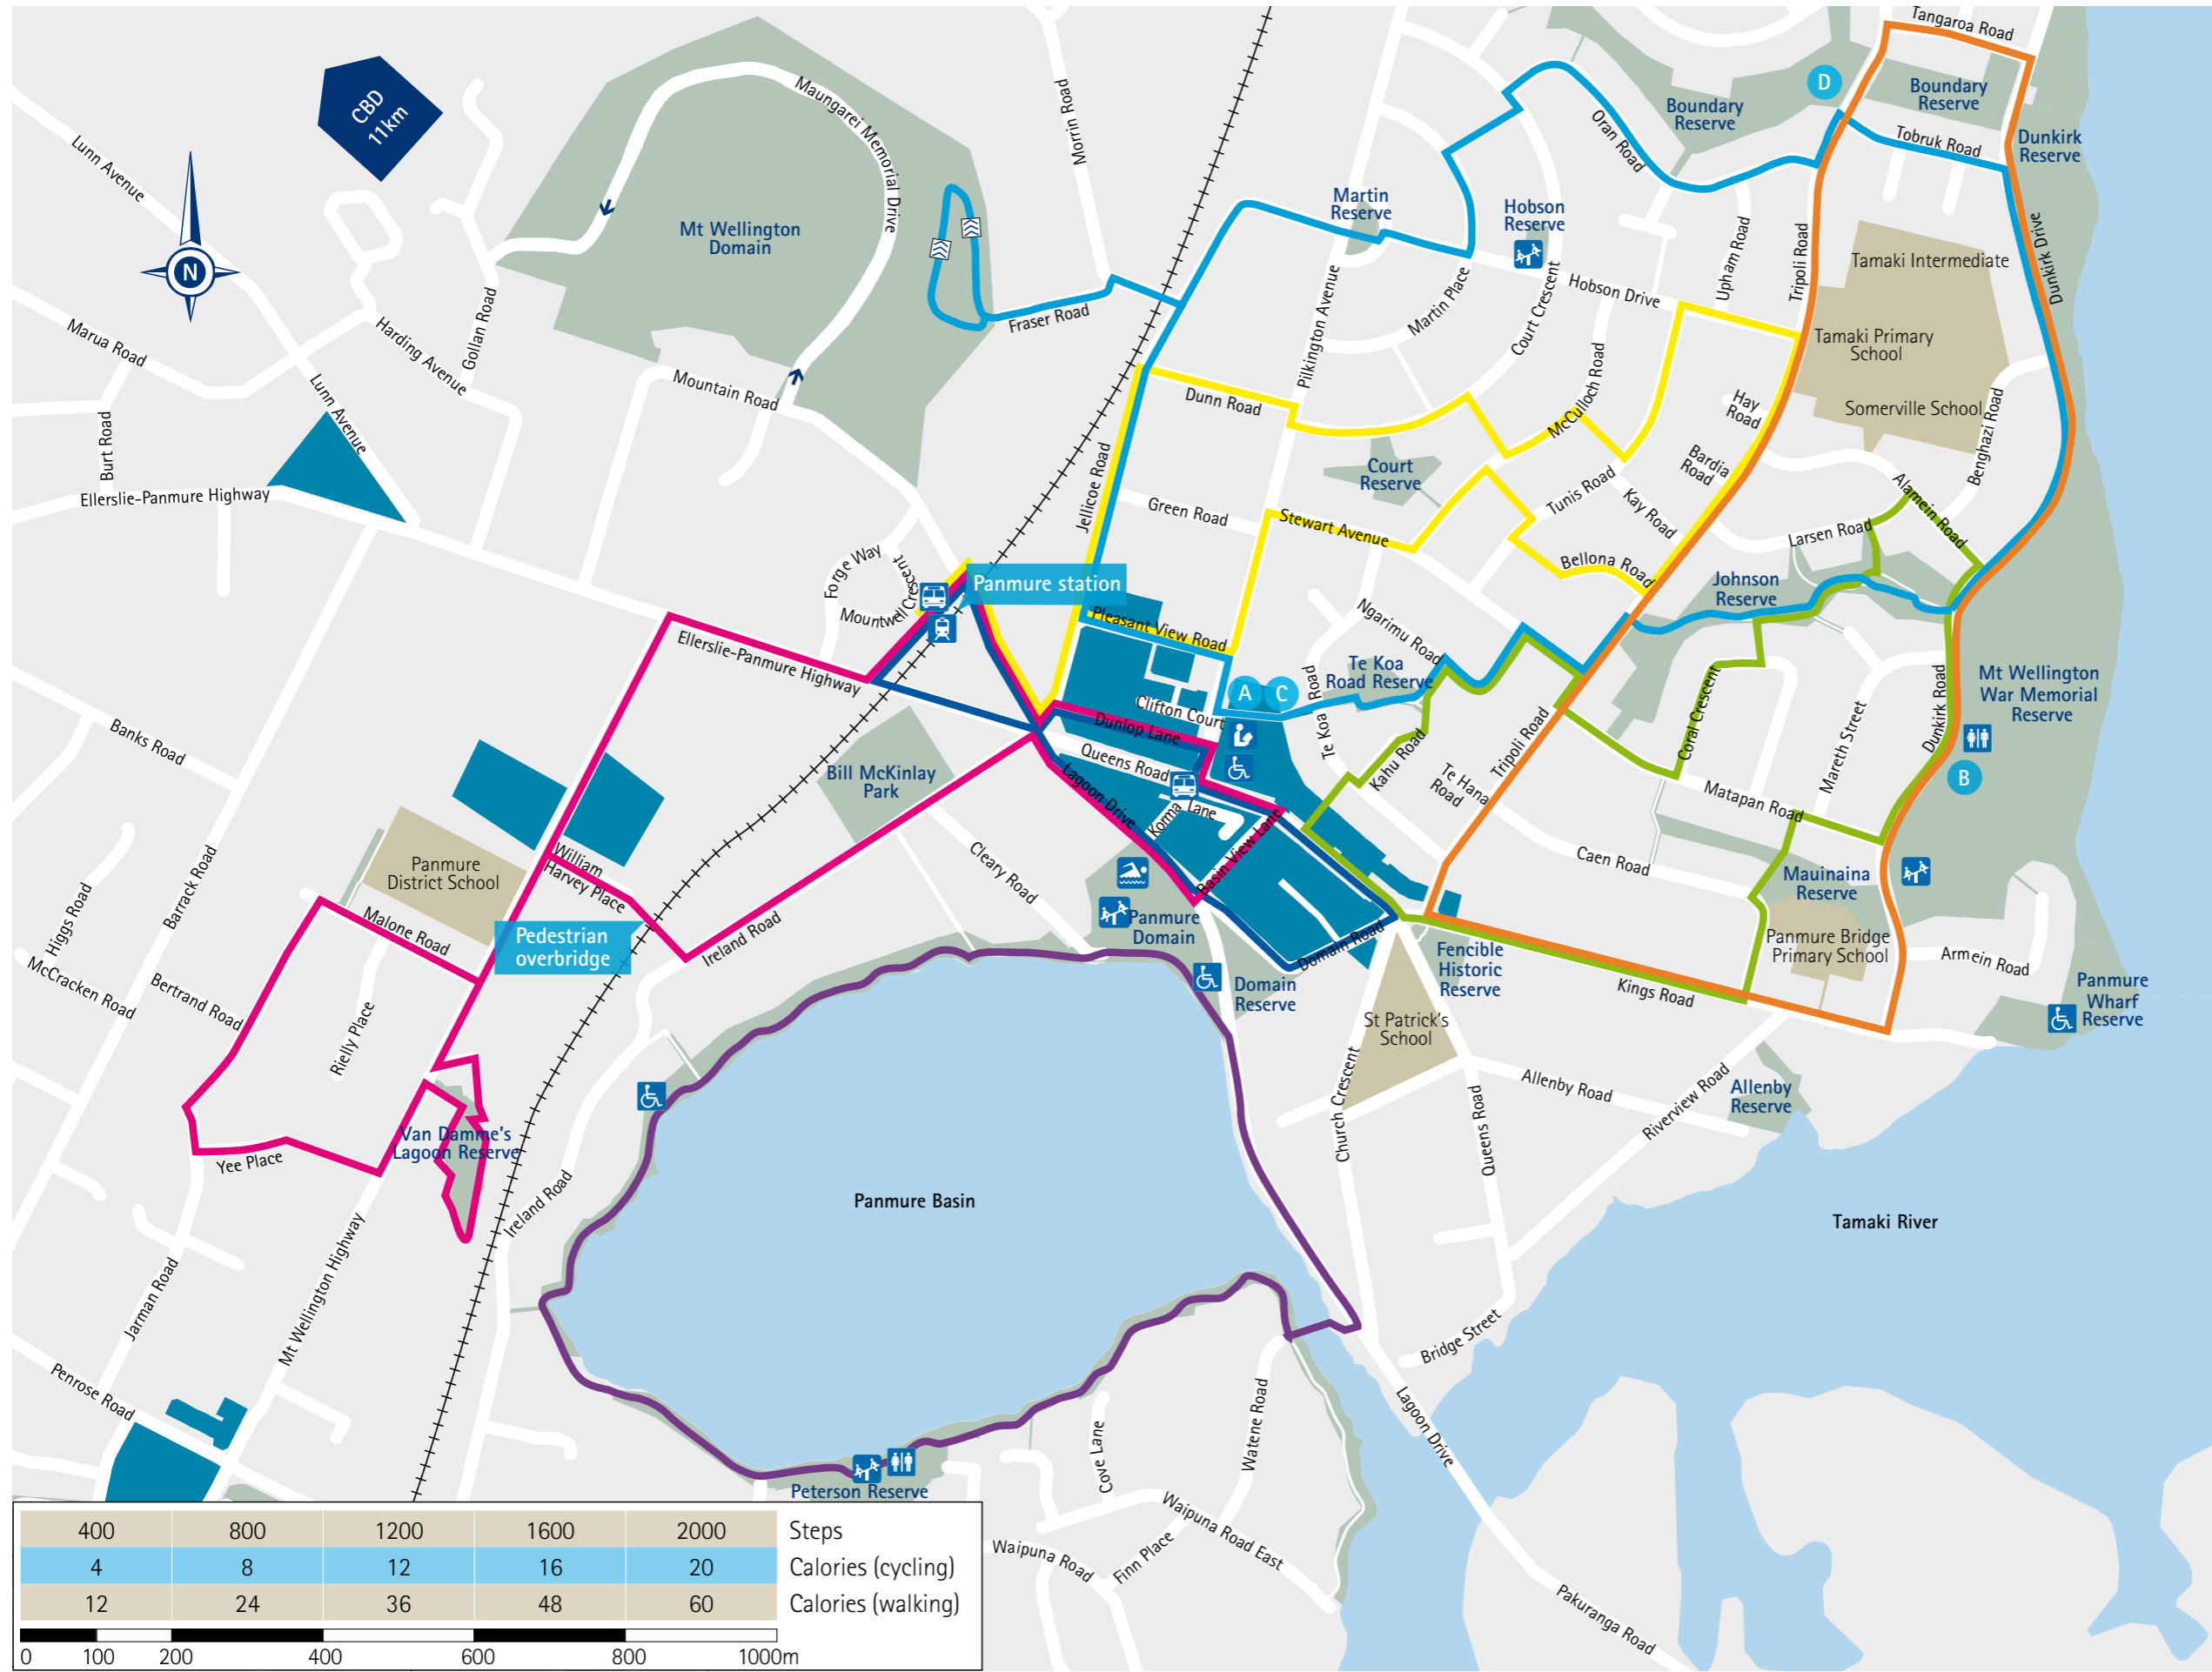

Be Active in Panmure

ALL THAT
LOW LAND
+ HIGH SKY +
WIDE WATER

Key

- Public toilets
- Wheelchair accessible toilets
- Major bus stops
- Train station
- Lagoon Leisure and Fitness
- Playground
- Panmure Community Library
- Maungarei Room
- Dunkirk Road Activity Centre
- Panmure Community Hall
- Swift Footes Hall
- Railway line
- Town centre/shops
- School
- Park and reserve
- Steep gradient
- One way street

Destination routes (pedestrians and cyclists)

- Route 1
- Route 2
- Route 3
- Route 4

Recreational routes

- Pedestrian route
- Fitness trail/pedestrian route
- Cyclist route